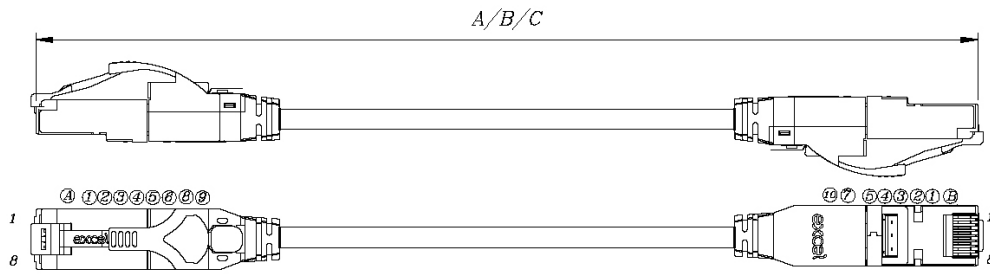

## Product Specifications

Feature	Values
Cable type	<b>F/FTP</b>
Category	<b>6A (IEC)</b>
Length	<b>10 m</b>
Type of connector connection 1	<b>RJ45 8(8)</b>
Type of connector connection 2	<b>RJ45 8(8)</b>
Outer sheath colour	<b>Black</b>
Strain relief boot	<b>Moulded-on</b>
Lockable	<b>no</b>
Strain relief boot colour	<b>Transparent</b>
Flame retardant version	<b>yes</b>
Cable construction	<b>1x4</b>
AWG-size	<b>26</b>
Pin assignment	<b>1:1</b>

## Product drawing