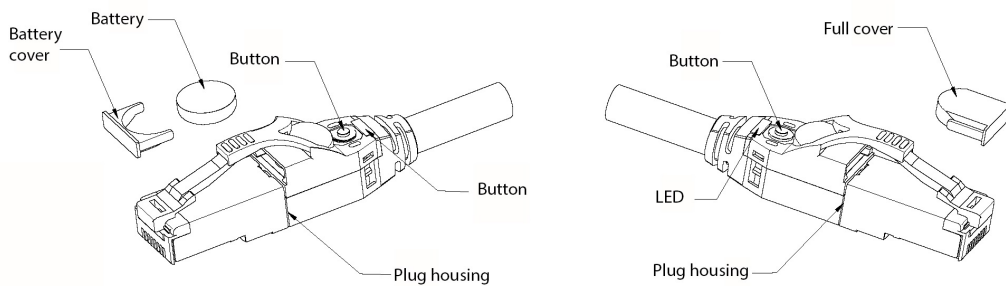

Product drawing

Standards

Applicable standard	Detail
ISO/IEC 11801-1:2017	Information technology - Generic cabling for customer premises: Part 1 General Requirements
EN 50173-1:2018	Information technology. Generic cabling systems - General