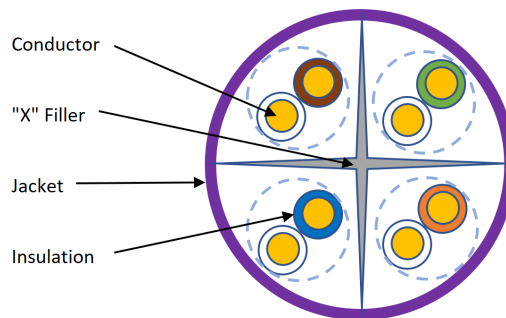

# Excel Solid Cat6 Cable U/UTP 23AWG LSOH CPR Euroclass B2ca 500 m Reel Violet

Part Code: 190-071-500

sales@excel-networking.com  
excel-networking.com

Feature	Values
Cable type	<b>U/UTP</b>
Conductor material	<b>Copper</b>
Conductor surface	<b>Bare</b>
Diameter of conductor	<b>0.55 +/-0.01</b>
AWG size	<b>23</b>
Conductor category	<b>Class 1 = solid</b>
Total number of cores	<b>8</b>
Stranding element	<b>Pairs</b>
Core insulation	<b>Solid HDPE</b>
Specification core insulation	<b>Polyethylene (PE)</b>
Core identification	<b>Colour</b>
Overall screening	<b>None</b>
Conductor screening	<b>None</b>
Outer sheath material	<b>Copolymer, thermoplastic (LSOH)</b>
Outer sheath colour	<b>Violet</b>
Flame retardant according to IEC 60332-1-2	<b>yes</b>
Reaction-to-fire class according to EN 13501-6	<b>B2ca</b>
Smoke development class according to EN 13501-6	<b>s1a</b>
Euro class flaming droplets/particles according to EN 13501-6	<b>d0</b>
Euro class acidity according to EN 13501-6	<b>a1</b>
Outer diameter approx.	<b>6.2 mm</b>
Installation Temperature Range	<b>-10...60 °C</b>
Operating Temperature Range	<b>-10...60 °C</b>

### Cross-section diagram