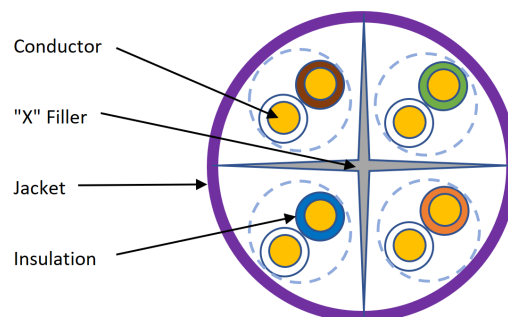

Part Code: 190-073

sales@excel-networking.com
excel-networking.com

Category 6

NVP value 65 %

Cable specifications

Features	Values
Maximum pulling load	100 N
MBR during installation	8x cable OD
MBR installed	4x cable OD

Cross-section diagram