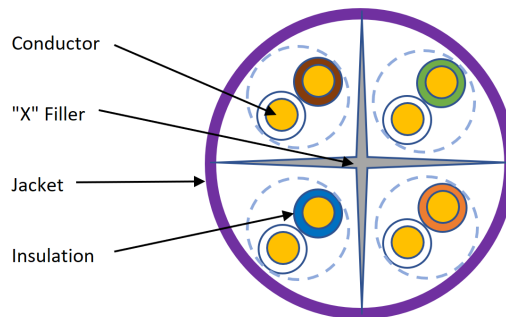

These are then formed around a central X-shaped polyethylene centre with the whole cable produced in a LSOH sheath.

Product Specifications

Excel Solid Cat6 Cable U/UTP 23AWG LSOH CPR Euroclass B2ca 305 m Box Green

Part Code: 190-073

sales@excel-networking.com
excel-networking.com

Feature	Values
Conductor surface	Bare
Diameter of conductor	0.55 +/-0.01
AWG size	23
Conductor category	Class 1 = solid
Total number of cores	8
Stranding element	Pairs
Core insulation	Solid HDPE
Specification core insulation	Polyethylene (PE)
Core identification	Colour
Overall screening	None
Conductor screening	None
Outer sheath material	Copolymer, thermoplastic (LSOH)
Outer sheath colour	Green
Flame retardant according to IEC 60332-1-2	yes
Reaction-to-fire class according to EN 13501-6	B2ca
Smoke development class according to EN 13501-6	s1a
Euro class flaming droplets/particles according to EN 13501-6	d0
Euro class acidity according to EN 13501-6	a1
Outer diameter approx.	6.2 mm
Installation Temperature Range	-10...60 °C
Operating Temperature Range	-10...60 °C
Category	6
NVP value	65 %

Cable specifications

Features	Values
Maximum pulling load	100 N
MBR during installation	8x cable OD
MBR installed	4x cable OD

Cross-section diagram

Standards

Applicable standard	Subject
ISO/IEC 11801-1:2017	Information technology - Generic cabling for customer premises: Part 1 General Requirements
IEC 61156-5:2020	Multicore and symmetrical pair/quad cables for digital communications - Part 5: Symmetrical pair/quad cables with transmission characteristics up to 1 000 MHz - Horizontal floor wiring - Sectional specification