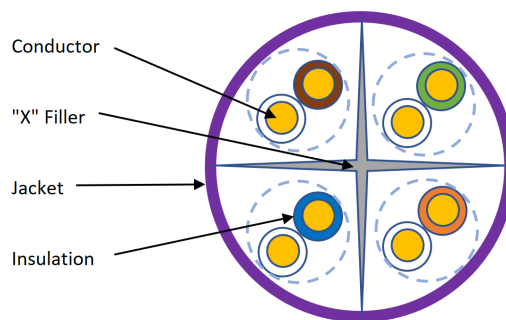

Part Code: 190-074

sales@excel-networking.com
excel-networking.com

Category 6

NVP value 69 %

Cable specifications

Features	Values
Maximum pulling load	100 N
MBR during installation	8x cable OD
MBR installed	4x cable OD

Cross-section diagram