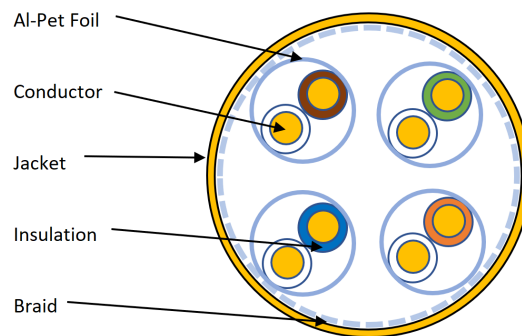

Excel Solid Cat6A Cable S/FTP LSOH CPR Euroclass B2ca 500 m Reel White

Part Code: 190-914

sales@excel-networking.com
excel-networking.com

13501-6

Euro class acidity according to EN 13501-6	a1
Outer diameter approx.	7.5 mm
Operating Temperature Range	-20...70 °C
Category	6A (IEC)
NVP value	74 %

Cross-section diagram

Cable specifications

Features	Values
Maximum pulling load	100 N
Max. Resistance (Ohm/Km)	≤93.8 Ω/km
MBR during installation	8x cable OD
MBR installed	4x cable OD