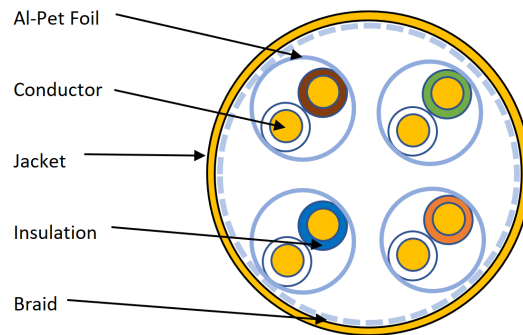

Each cable consists of four pairs which are individually wrapped with a high quality, strong, aluminium/polyester foil tape providing screening for each pair. The individual pairs are set to different lay lengths to ensure optimum performance. These are then wrapped in another, overall foil and an overall braid screening.

Part Code: 190-914-BK

sales@excel-networking.com
excel-networking.com

the four pairs.

Product Specifications

Feature	Values
Conductor surface	Bare
AWG size	23
Conductor category	Class 1 = solid
Total number of cores	8
Stranding element	Pairs
Specification core insulation	Polyethylene (PE)
Core identification	Colour
Overall screening	Braiding
Conductor screening	Foil
Outer sheath material	Copolymer, thermoplastic (LSOH)
Outer sheath colour	Black
Flame retardant according to IEC 60332-1-2	yes
Low smoke (acc. IEC 61034-2)	yes
Halogen free (acc. IEC 60754-2)	yes
Reaction-to-fire class according to EN 13501-6	B2ca
Smoke development class according to EN 13501-6	s1a
Euro class flaming droplets/particles according to EN 13501-6	d1
Euro class acidity according to EN 13501-6	a1
Outer diameter approx.	7.5 mm
Operating Temperature Range	-20...70 °C

Excel Solid Cat6A Cable S/FTP LSOH CPR Euroclass B2ca 500 m Reel Black

Part Code: 190-914-BK

sales@excel-networking.com
excel-networking.com

Category **6A (IEC)**

NVP value **74 %**

Cross-section diagram

Cable specifications