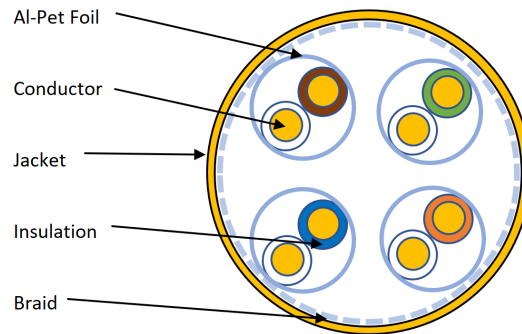

Excel Solid Cat6A Cable S/FTP LSOH CPR Euroclass B2ca 500 m Reel Black

Part Code: 190-914-BK

sales@excel-networking.com
excel-networking.com

Outer diameter approx.	7.5 mm
Operating Temperature Range	-20...70 °C
Category	6A (IEC)
NVP value	74 %

Cross-section diagram

Cable specifications

Features	Values
Maximum pulling load	100 N
Max. Resistance (Ohm/Km)	≤93.8 Ω/km
MBR during installation	8x cable OD
MBR installed	4x cable OD