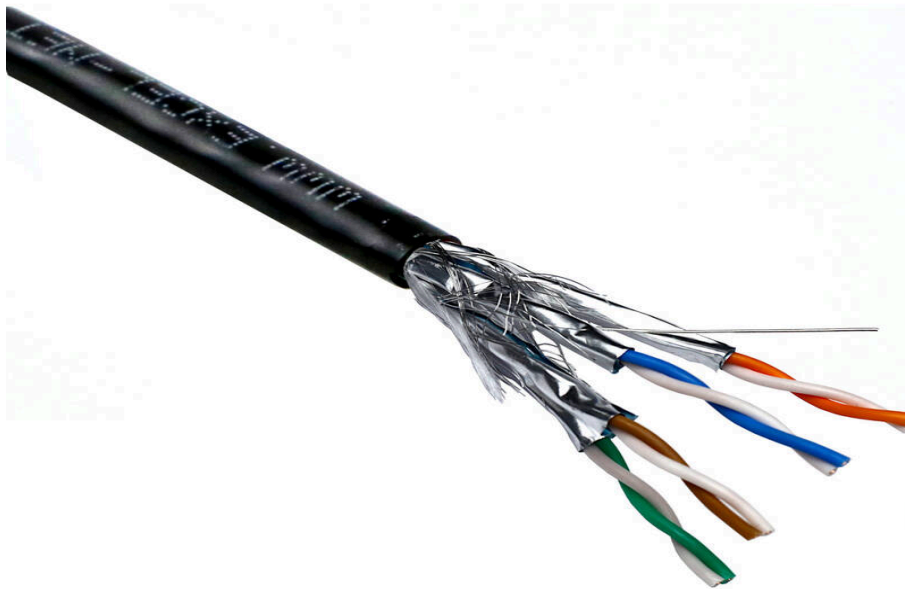

Excel Solid Cat6A Cable S/FTP LSOH CPR Euroclass B2ca 500 m Reel Black

excel
without compromise.

Part Code: 190-914-BK

sales@excel-networking.com
excel-networking.com

CIBSE TM65 Embodied Carbon: 237.855 kg CO2e

Main Features

- / Cat6A solid copper cable
- / Support PoE++ type 4 (90 W)
- / Reaction-to-fire class according to EN 13501-6: B2ca
- / S/FTP overall screening and foil screen per pair
- / Outer sheath colour: black
- / Smoke development class according to EN 13501-6: s1a

Product Overview

Excel screened Cat6A cable S/FTP LSOH with individual foil wrapped pairs and overall foil wrap and braided screening supplied on 500 m reel. Excel Cat6A fully screened (S/FTP) cable takes the performance capabilities of copper infrastructure to new levels. This delivers Class EA/Augmented Category 6 link performance over distances of up to 90 m which supports the applications including 10GBASE-T, 10 Gigabit Ethernet.

Each cable consists of four pairs which are individually wrapped with a high quality, strong, aluminium/polyester foil tape providing screening for each pair. The individual pairs are set to different lay lengths to ensure optimum performance. These are then wrapped in another, overall foil and an overall braid screening.