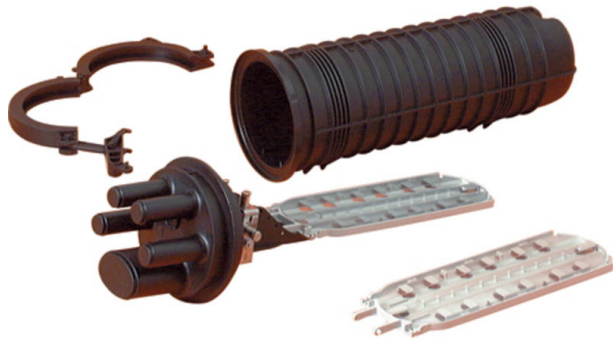

Excel Enbeam External Joint with 1 Tray for 12 Splice (Expandable to 24 with 2 Trays)

Item Code: 200-122

excel
without compromise.

✕ IP rating: IP68

✕ Additional splice tray p/n 200-125 can be used for max of 24 splices.

Product Overview

External joint with 1 tray for 12 Splice. The base has one oval port for two cables of 10 mm to 25 mm in diameter and four round ports for cables of 5 mm to 19 mm in diameter.

Product Specifications

Feature	Values
Surface mounted	yes
Duct installation	yes
With couplers	no
Suitable for type of fibre	Multi mode/single mode
IP-rating	IP68
Width	205 mm
Height	420 mm

Standards

Applicable standard	Detail
RoHS-II/-III (2011/65/EU & 2015/863): 2023	Our products, demonstrate full adherence to the regulatory stipulations of the EU Directive 2011/65/EU (RoHS-II) and its corresponding delegated directive 2015/863 (RoHS-III).
WFD: 2023	Compliant to Waste Framework Directive
SCIP: 2023	Compliant - Does Not Contain Substances of Concern In

Excel Enbeam External Joint with 1 Tray for 12 Splice (Expandable to 24 with 2 Trays)

Item Code: 200-122

articles as such or in complex objects (Products)

POPs (EU) No 2019/1021

EU Regulation for the restriction of Persistent Organic Pollutants.