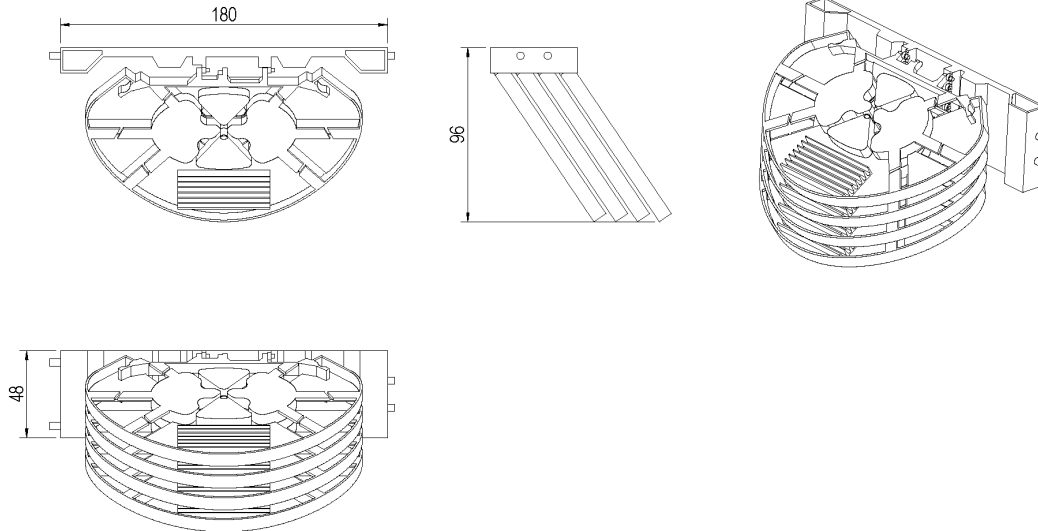

Product drawing

Standards

Applicable standard	Detail
RoHS-II/-III (2011/65/EU & 2015/863): 2023	Our products, demonstrate full adherence to the regulatory stipulations of the EU Directive 2011/65/EU (RoHS-II) and its corresponding delegated directive 2015/863 (RoHS-III).
IEC 61754-1:2013	Fibre optic interconnecting devices and passive components - Fibre optic connector interfaces - Part 1: General and guidance
ISO/IEC 11801-1:2017	Information technology - Generic cabling for customer premises: Part 1 General Requirements
EN 50173-1:2018	Information technology. Generic cabling systems - General requirements
UL-94-V-0	Burning stops within 10 seconds after two applications of ten seconds each of a flame to a test bar. No flaming drips are allowed.
WFD: 2023	Compliant to Waste Framework Directive
SCIP: 2023	Compliant - Does Not Contain Substances of Concern In articles as such or in complex objects (Products)
POPs (EU) No 2019/1021	EU Regulation for the restriction of Persistent Organic Pollutants.