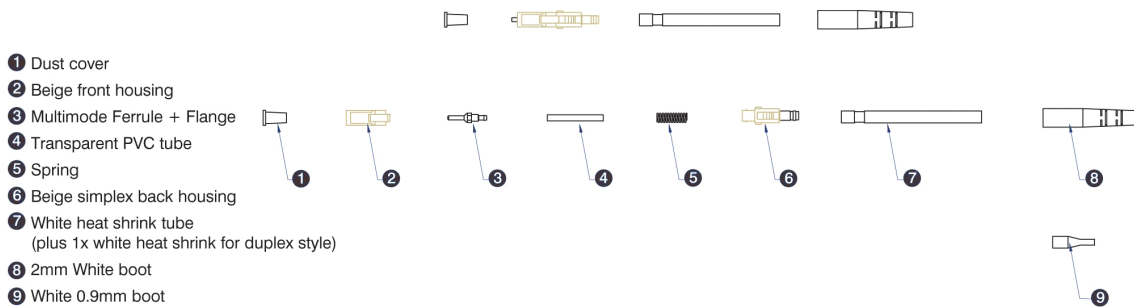

## Additional specifications

Features	Multimode	Singlemode
Insertion Loss	0.3dB Max.	0.3dB Max.
3mm Boot Colour	White	White
0.9mm Boot Coloue	White	White
Durability	1000 matings	1000 matings
Ferrule Material	Zirconia	Zirconia
Ferrule Diameter	1.25mm +/- 0.001	1.25mm +/- 0.001
Ferrule Hole Diameter	127 +/- 0.5 um	126 +/- 0.5 um
Ferrule Pre-Radius	7 to 15mm	7 to 15mm
Connector material	Moulded Polymer	Moulded Polymer
Colour	OM1/OM2 - Beige	Blue
	OM3 - Aqua	
	OM4 - Violet	

# Excel Enbeam Optical Fibre Connector LC Duplex OS2 Singelmode Blue

Part Code: 200-349

sales@excel-networking.com  
excel-networking.com

Operating Temperature

-40 to 85C

-40 to 85C

## Product drawings

Note: Duplex version consists of 2 of each component shown plus a beige joining clip.

### Singlemode - Simplex

Note: Duplex version consists of 2 of each component shown plus a blue joining clip.