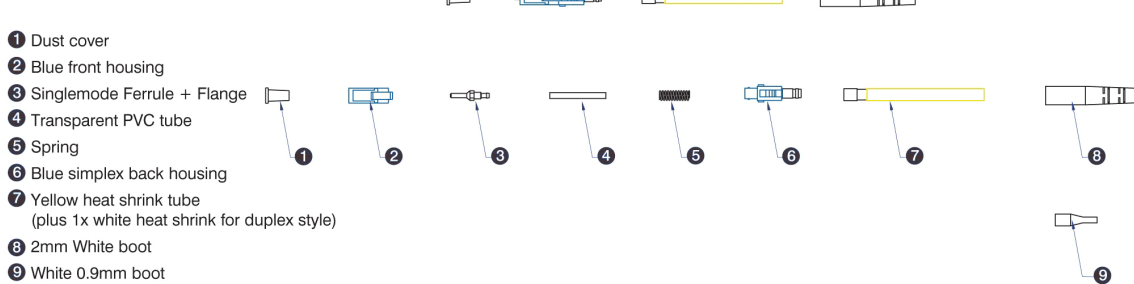

Singlemode - Simplex

Note: Duplex version consists of 2 of each component shown plus a blue joining clip.

Standards

Applicable standard	Detail
IEC 61754-2:1996	Fibre optic connector interfaces - Part 2: Type BFOC/2,5 connector family
IEC 61300-2-2:2009	Fibre optic interconnecting devices and passive components – Basic test and measurement procedures – Part 2-2: Tests – Mating durability
IEC 61753-1:2018	Fibre optic interconnecting devices and passive components - Performance standard - Part 1: General and