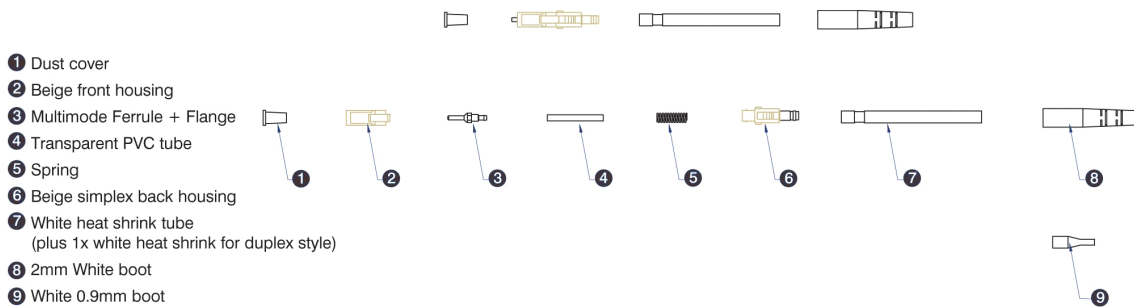

Excel Enbeam Optical Fibre Connector LC Duplex OS2 Singelmode Blue

Part Code: 200-349

sales@excel-networking.com
excel-networking.com

Operating Temperature

-40 to 85C

-40 to 85C

Product drawings

Note: Duplex version consists of 2 of each component shown plus a beige joining clip.