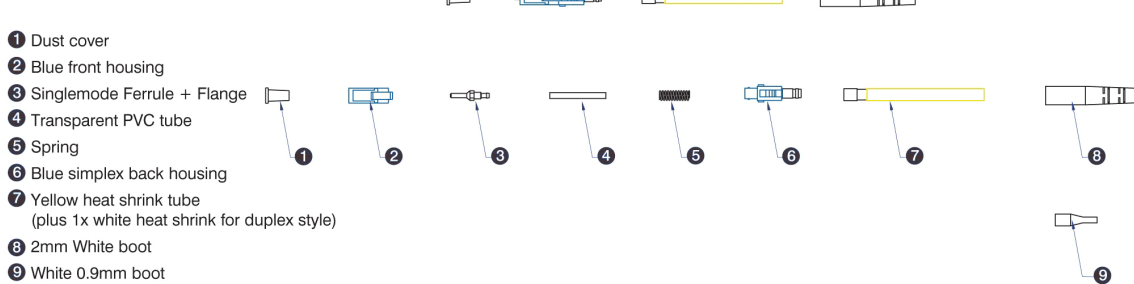

## Additional specifications

Features	Multimode	Singlemode
Insertion Loss	0.3dB Max.	0.3dB Max.
3mm Boot Colour	White	White
0.9mm Boot Coloue	White	White
Durability	1000 matings	1000 matings
Ferrule Material	Zirconia	Zirconia
Ferrule Diameter	1.25mm +/- 0.001	1.25mm +/- 0.001
Ferrule Hole Diameter	127 +/- 0.5 um	126 +/- 0.5 um
Ferrule Pre-Radius	7 to 15mm	7 to 15mm
Connector material	Moulded Polymer	Moulded Polymer
Colour	OM1/OM2 - Beige	Blue
	OM3 - Aqua	
	OM4 - Violet	

# Excel Enbeam Optical Fibre Connector LC Duplex OS2 Singelmode Blue

Part Code: 200-349

sales@excel-networking.com  
excel-networking.com

Operating Temperature

-40 to 85C

-40 to 85C

## Product drawings

Note: Duplex version consists of 2 of each component shown plus a beige joining clip.

### Singlemode - Simplex

Note: Duplex version consists of 2 of each component shown plus a blue joining clip.