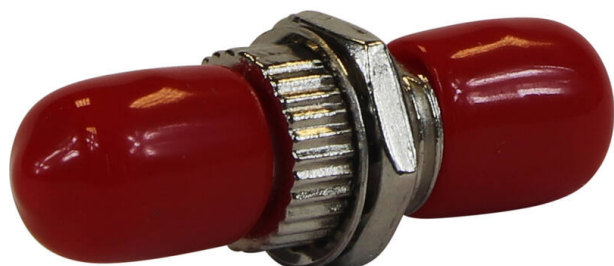

Excel Enbeam ST Simplex OS2 Singlemode Bulkhead Adaptor Red (6-Pack)

Item Code: 200-350-SM-06

excel
without compromise.

✕ 25 year system warranty

✕ Available in Singlemode & Multimode

✕ Dust caps included

✕ CIBSE TM65 Embodied Carbon: 0.323 kg CO2e

Product Overview

Excel Enbeam fibre optic adaptors have been designed to present a range of optic fibre connectors. The adaptors are constructed to allow fitting in the bulkheads with nuts. The housings are manufactured from a range of metals selected to provide the optimum performance.

Product Specifications

Feature	Values
Suitable for type of fibre	Single mode
Type of connector connection 1	ST
Type of connector connection 2	ST
Material housing	Metal
Type of fastening	Screw
Colour	Silver

Part Number Table

Part Number	Description
200-350-06	Excel Enbeam ST Simplex Multimode Adaptor Locknut and ID Ring Black (6-Pack)
200-350-SM-06	Excel Enbeam ST Simplex OS2 Singlemode Bulkhead Adaptor Red (6-Pack)