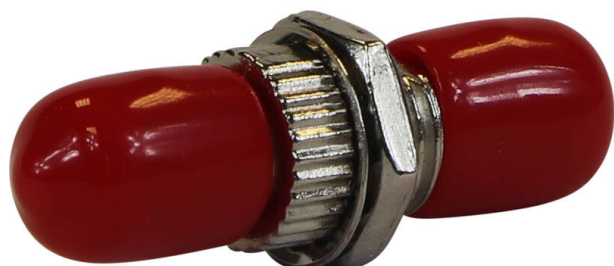

Excel Enbeam ST Simplex OS2 Singlemode Bulkhead Adaptor Red (6-Pack)

Item Code: 200-350-SM-06

excel
without compromise.

25 year system warranty

Available in Singlemode & Multimode

Dust caps included

CIBSE TM65 Embodied Carbon: 0.323 kg CO2e

Product Overview

Excel Enbeam fibre optic adaptors have been designed to present a range of optic fibre connectors. The adaptors are constructed to allow fitting in the bulkheads with nuts. The housings are manufactured from a range of metals selected to provide the optimum performance.

Product Specifications

Feature	Values
Suitable for type of fibre	Single mode
Type of connector connection 1	ST
Type of connector connection 2	ST
Material housing	Metal
Type of fastening	Screw
Colour	Silver

Part Number Table

Part Number	Description
200-350-06	Excel Enbeam ST Simplex Multimode Adaptor Locknut and ID Ring Black (6-Pack)
200-350-SM-06	Excel Enbeam ST Simplex OS2 Singlemode Bulkhead Adaptor Red (6-Pack)