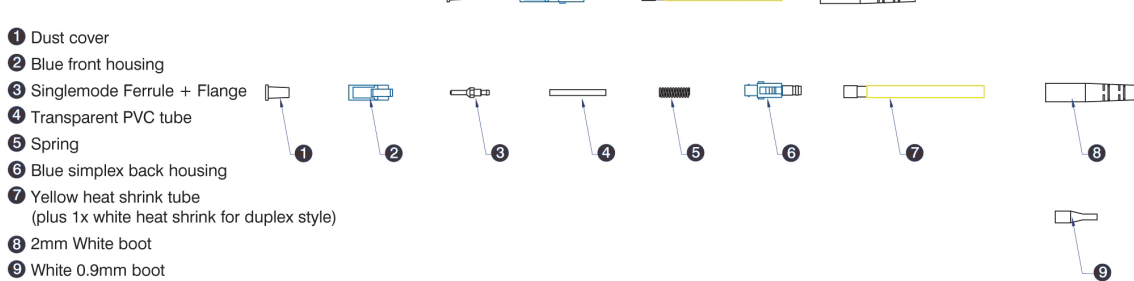

## OM4 - Violet

|                       |            |            |
|-----------------------|------------|------------|
| Operating Temperature | -40 to 85C | -40 to 85C |
|-----------------------|------------|------------|

### Product drawings

Note: Duplex version consists of 2 of each component shown plus a beige jointing clip.

### Singlemode - Simplex

Note: Duplex version consists of 2 of each component shown plus a blue jointing clip.