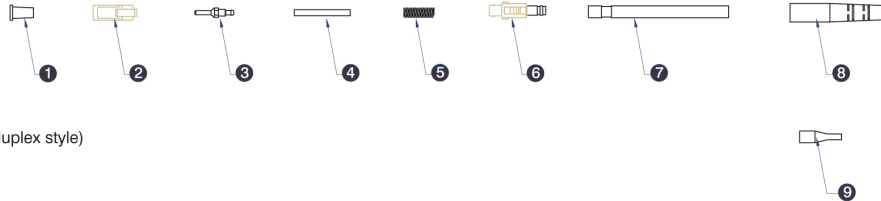

Features	Multimode	Singlemode
Insertion Loss	0.3dB Max.	0.3dB Max.
3mm Boot Colour	White	White
0.9mm Boot Coloue	White	White
Durability	1000 matings	1000 matings
Ferrule Material	Zirconia	Zirconia
Ferrule Diameter	1.25mm +/- 0.001	1.25mm +/- 0.001
Ferrule Hole Diameter	127 +/- 0.5 um	126 +/- 0.5 um
Ferrule Pre-Radius	7 to 15mm	7 to 15mm
Connector material	Moulded Polymer	Moulded Polymer
Colour	OM1/OM2 - Beige OM3 - Aqua OM4 - Violet	Blue
Operating Temperature	-40 to 85C	-40 to 85C

Excel Enbeam Optical Fibre Connector LC Duplex OM3 Multimode Aqua

Item Code: 200-352-AQ

Product drawings

- 1 Dust cover
- 2 Beige front housing
- 3 Multimode Ferrule + Flange
- 4 Transparent PVC tube
- 5 Spring
- 6 Beige simplex back housing
- 7 White heat shrink tube
(plus 1x white heat shrink for duplex style)
- 8 2mm White boot
- 9 White 0.9mm boot

Note: Duplex version consists of 2 of each component shown plus a beige joining clip.

Singlemode - Simplex

- 1 Dust cover
- 2 Blue front housing
- 3 Singlemode Ferrule + Flange
- 4 Transparent PVC tube
- 5 Spring
- 6 Blue simplex back housing
- 7 Yellow heat shrink tube
(plus 1x white heat shrink for duplex style)
- 8 2mm White boot
- 9 White 0.9mm boot