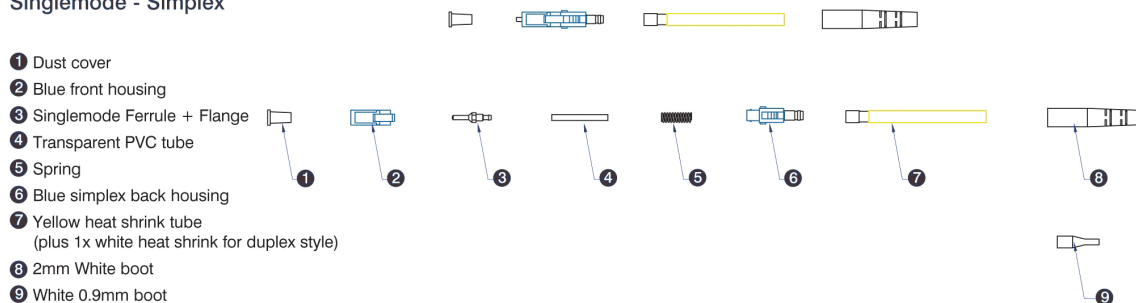

### Product drawings

Note: Duplex version consists of 2 of each component shown plus a beige joining clip.

### Singlemode - Simplex

Note: Duplex version consists of 2 of each component shown plus a blue joining clip.