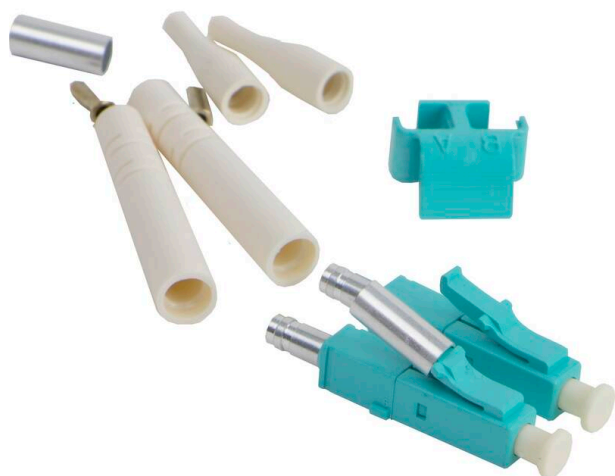

Excel Enbeam Optical Fibre Connector LC Duplex OM3 Multimode Aqua

Item Code: 200-352-AQ

excel
without compromise.

- ✕ High Density, Small Form Factor
- ✕ Singlemode & Multimode variants
- ✕ High precision Ceramic Ferrules
- ✕ Pre-radiused ferrules
- ✕ Colour-Coded shrouds
- ✕ 900 micron and ruggedised boots & crimp included

Product Overview

Enbeam LC small-form-factor single piece connectors are designed for quick and easy termination either on-site or in the factory. Suitable for use with both loose tube and tight buffered cable, can be used with epoxy or the cold cure termination systems.

The LC range covers Multimode and Singlemode options in both simplex and duplex options, which include all colours - Beige, Aqua, Violet and Blue options for all Multimode and Singlemode fibre types. All connectors have precision Zirconia 1.25mm ceramic ferrules which are pre-radiused for rapid polishing/finishing.

Note: Duplex version consists of 2 of each component shown plus a beige joining clip.

Singlemode - Simplex

- 1 Dust cover
- 2 Blue front housing
- 3 Singlemode Ferrule + Flange
- 4 Transparent PVC tube
- 5 Spring
- 6 Blue simplex back housing
- 7 Yellow heat shrink tube
(plus 1x white heat shrink for duplex style)
- 8 2mm White boot
- 9 White 0.9mm boot