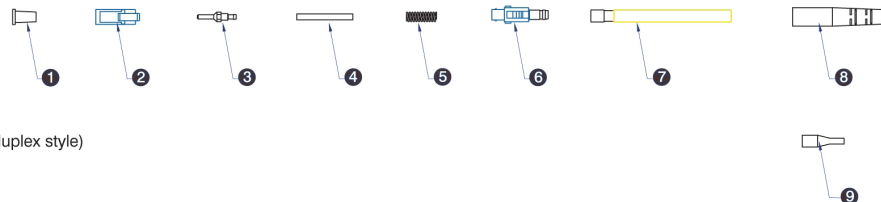

Excel Enbeam Optical Fibre Connector LC Duplex OM3 Multimode Aqua

Item Code: 200-352-AQ

Product drawings

- 1 Dust cover
- 2 Beige front housing
- 3 Multimode Ferrule + Flange
- 4 Transparent PVC tube
- 5 Spring
- 6 Beige simplex back housing
- 7 White heat shrink tube
(plus 1x white heat shrink for duplex style)
- 8 2mm White boot
- 9 White 0.9mm boot

Note: Duplex version consists of 2 of each component shown plus a beige joining clip.

Singlemode - Simplex

- 1 Dust cover
- 2 Blue front housing
- 3 Singlemode Ferrule + Flange
- 4 Transparent PVC tube
- 5 Spring
- 6 Blue simplex back housing
- 7 Yellow heat shrink tube
(plus 1x white heat shrink for duplex style)
- 8 2mm White boot
- 9 White 0.9mm boot