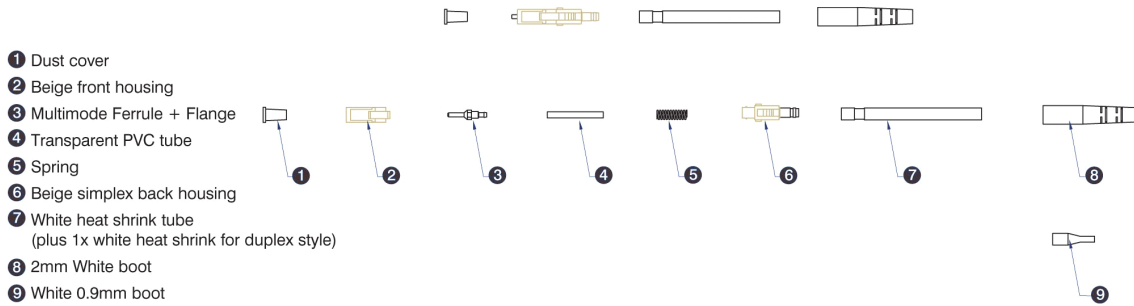

## Additional specifications

| Features              | Multimode                     | Singlemode       |
|-----------------------|-------------------------------|------------------|
| Insertion Loss        | 0.3dB Max.                    | 0.3dB Max.       |
| 3mm Boot Colour       | White                         | White            |
| 0.9mm Boot Coloue     | White                         | White            |
| Durability            | 1000 matings                  | 1000 matings     |
| Ferrule Material      | Zirconia                      | Zirconia         |
| Ferrule Diameter      | 1.25mm +/- 0.001              | 1.25mm +/- 0.001 |
| Ferrule Hole Diameter | 127 +/- 0.5 um                | 126 +/- 0.5 um   |
| Ferrule Pre-Radius    | 7 to 15mm                     | 7 to 15mm        |
| Connector material    | Moulded Polymer               | Moulded Polymer  |
| Colour                | OM1/OM2 - Beige<br>OM3 - Aqua | Blue             |

# Excel Enbeam Optical Fibre Connector LC Duplex OM3 Multimode Aqua

Part Code: 200-352-AQ

sales@excel-networking.com  
excel-networking.com

### Product drawings

Note: Duplex version consists of 2 of each component shown plus a beige jointing clip.