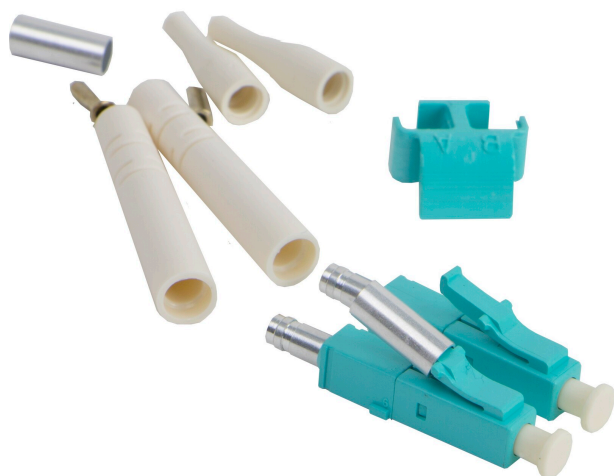

Excel Enbeam Optical Fibre Connector LC Duplex OM3 Multimode Aqua

Item Code: 200-352-AQ

excel
without compromise.

- ✕ High Density, Small Form Factor
- ✕ Singlemode & Multimode variants
- ✕ High precision Ceramic Ferrules
- ✕ Pre-radiused ferrules
- ✕ Colour-Coded shrouds
- ✕ 900 micron and ruggedised boots & crimp included

Product Overview

Enbeam LC small-form-factor single piece connectors are designed for quick and easy termination either on-site or in the factory. Suitable for use with both loose tube and tight buffered cable, can be used with epoxy or the cold cure termination systems.

The LC range covers Multimode and Singlemode options in both simplex and duplex options, which include all colours - Beige, Aqua, Violet and Blue options for all Multimode and Singlemode fibre types. All connectors have precision Zirconia 1.25mm ceramic ferrules which are pre-radiused for rapid polishing/finishing.

Note: Duplex version consists of 2 of each component shown plus a beige joining clip.

Singlemode - Simplex

- 1 Dust cover
- 2 Blue front housing
- 3 Singlemode Ferrule + Flange
- 4 Transparent PVC tube
- 5 Spring
- 6 Blue simplex back housing
- 7 Yellow heat shrink tube
(plus 1x white heat shrink for duplex style)
- 8 2mm White boot
- 9 White 0.9mm boot