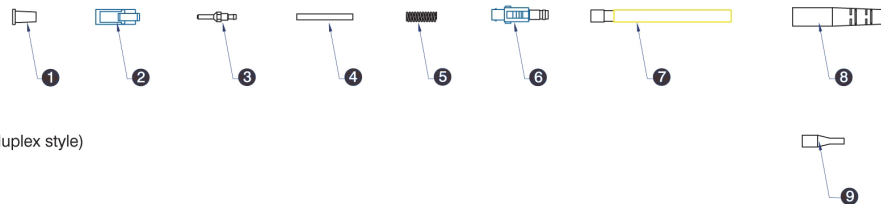

Features	Multimode	Singlemode
Insertion Loss	0.3dB Max.	0.3dB Max.
3mm Boot Colour	White	White
0.9mm Boot Coloue	White	White
Durability	1000 matings	1000 matings
Ferrule Material	Zirconia	Zirconia
Ferrule Diameter	1.25mm +/- 0.001	1.25mm +/- 0.001
Ferrule Hole Diameter	127 +/- 0.5 um	126 +/- 0.5 um
Ferrule Pre-Radius	7 to 15mm	7 to 15mm
Connector material	Moulded Polymer	Moulded Polymer
Colour	OM1/OM2 - Beige OM3 - Aqua OM4 - Violet	Blue
Operating Temperature	-40 to 85C	-40 to 85C

Excel Enbeam Optical Fibre Connector LC Duplex OM3 Multimode Aqua

Item Code: 200-352-AQ

Product drawings

- 1 Dust cover
- 2 Beige front housing
- 3 Multimode Ferrule + Flange
- 4 Transparent PVC tube
- 5 Spring
- 6 Beige simplex back housing
- 7 White heat shrink tube
(plus 1x white heat shrink for duplex style)
- 8 2mm White boot
- 9 White 0.9mm boot

Note: Duplex version consists of 2 of each component shown plus a beige joining clip.

Singlemode - Simplex

- 1 Dust cover
- 2 Blue front housing
- 3 Singlemode Ferrule + Flange
- 4 Transparent PVC tube
- 5 Spring
- 6 Blue simplex back housing
- 7 Yellow heat shrink tube
(plus 1x white heat shrink for duplex style)
- 8 2mm White boot
- 9 White 0.9mm boot