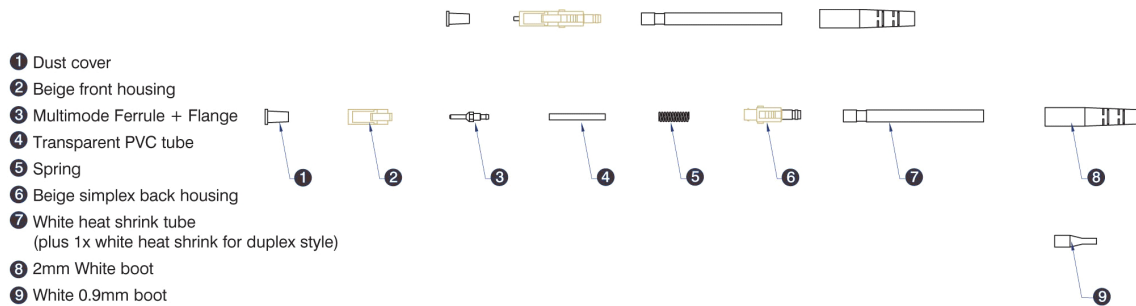

## Additional specifications

Features	Multimode	Singlemode
Insertion Loss	0.3dB Max.	0.3dB Max.
3mm Boot Colour	White	White
0.9mm Boot Coloue	White	White
Durability	1000 matings	1000 matings
Ferrule Material	Zirconia	Zirconia
Ferrule Diameter	1.25mm +/- 0.001	1.25mm +/- 0.001
Ferrule Hole Diameter	127 +/- 0.5 um	126 +/- 0.5 um
Ferrule Pre-Radius	7 to 15mm	7 to 15mm
Connector material	Moulded Polymer	Moulded Polymer
Colour	OM1/OM2 - Beige OM3 - Aqua	Blue

# Excel Enbeam Optical Fibre Connector LC Duplex OM3 Multimode Aqua

Part Code: 200-352-AQ

sales@excel-networking.com  
excel-networking.com

### Product drawings

Note: Duplex version consists of 2 of each component shown plus a beige joining clip.