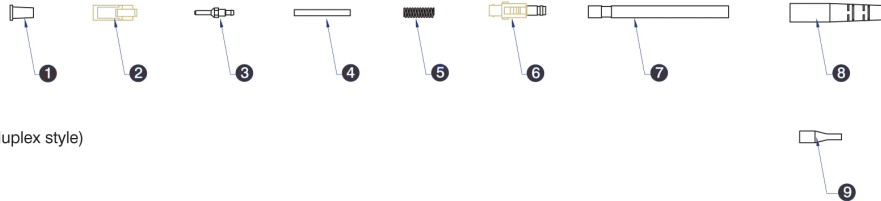

Excel Enbeam Optical Fibre Connector LC Duplex OM3 Multimode Aqua

Item Code: 200-352-AQ

Product drawings

- 1 Dust cover
- 2 Beige front housing
- 3 Multimode Ferrule + Flange
- 4 Transparent PVC tube
- 5 Spring
- 6 Beige simplex back housing
- 7 White heat shrink tube
(plus 1x white heat shrink for duplex style)
- 8 2mm White boot
- 9 White 0.9mm boot

Note: Duplex version consists of 2 of each component shown plus a beige joining clip.

Singlemode - Simplex

- 1 Dust cover
- 2 Blue front housing
- 3 Singlemode Ferrule + Flange
- 4 Transparent PVC tube
- 5 Spring
- 6 Blue simplex back housing
- 7 Yellow heat shrink tube
(plus 1x white heat shrink for duplex style)
- 8 2mm White boot
- 9 White 0.9mm boot