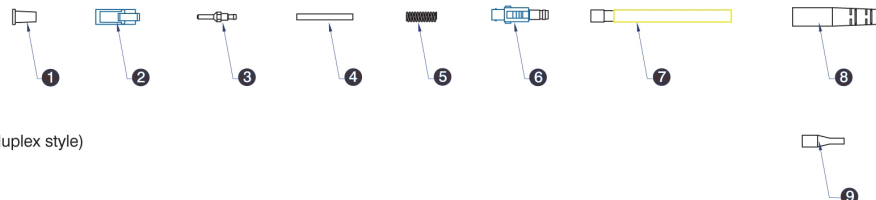

Note: Duplex version consists of 2 of each component shown plus a blue joining clip.

Standards

Applicable standard	Detail
IEC 61754-2:1996	Fibre optic connector interfaces - Part 2: Type BFOC/2,5 connector family
IEC 61300-2-2:2009	Fibre optic interconnecting devices and passive components - Basic test and measurement procedures - Part 2-2: Tests - Mating durability
IEC 61753-1:2018	Fibre optic interconnecting devices and passive components - Performance standard - Part 1: General and guidance
RoHS-II/III (2011/65/EU & 2015/863): 2023	Our products, demonstrate full adherence to the regulatory stipulations of the EU Directive 2011/65/EU (RoHS-II) and its corresponding delegated directive 2015/863 (RoHS-III).
WFD: 2023	Compliant to Waste Framework Directive
SCIP: 2023	Compliant - Does Not Contain Substances of Concern In articles as such or in complex objects (Products)
POPs (EU) No 2019/1021	EU Regulation for the restriction of Persistent Organic Pollutants.