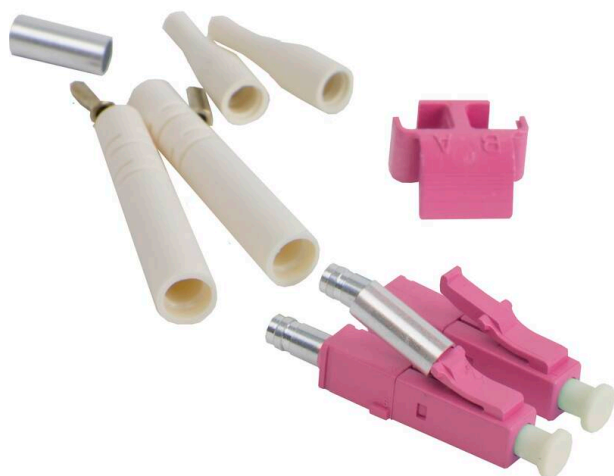

# Excel Enbeam Optical Fibre Connector LC Duplex OM4 Multimode Violet

Item Code: 200-352-VT

**excel**  
without compromise.

- ✕ High Density, Small Form Factor
- ✕ Singlemode & Multimode variants
- ✕ High precision Ceramic Ferrules
- ✕ Pre-radiused ferrules
- ✕ Colour-Coded shrouds
- ✕ 900 micron and ruggedised boots & crimp included

## Product Overview

Enbeam LC small-form-factor single piece connectors are designed for quick and easy termination either on-site or in the factory. Suitable for use with both loose tube and tight buffered cable, can be used with epoxy or the cold cure termination systems.

The LC range covers Multimode and Singlemode options in both simplex and duplex options, which include all colours - Beige, Aqua, Violet and Blue options for all Multimode and Singlemode fibre types. All connectors have precision Zirconia 1.25mm ceramic ferrules which are pre-radiused for rapid polishing/finishing.

Note: Duplex version consists of 2 of each component shown plus a beige joining clip.