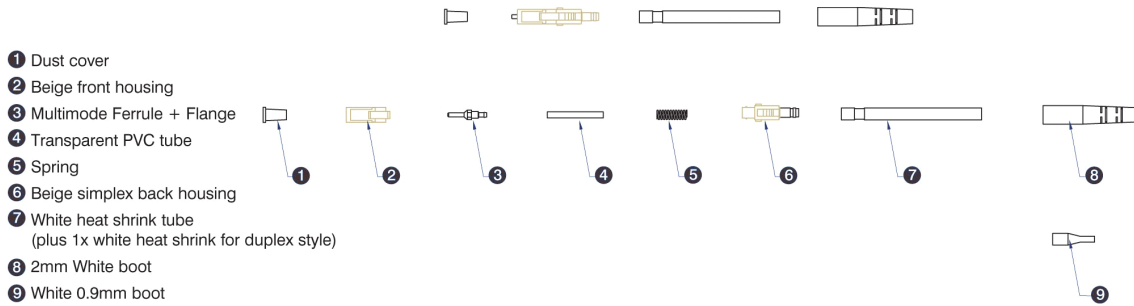

## Additional specifications

| Features              | Multimode                     | Singlemode       |
|-----------------------|-------------------------------|------------------|
| Insertion Loss        | 0.3dB Max.                    | 0.3dB Max.       |
| 3mm Boot Colour       | White                         | White            |
| 0.9mm Boot Coloue     | White                         | White            |
| Durability            | 1000 matings                  | 1000 matings     |
| Ferrule Material      | Zirconia                      | Zirconia         |
| Ferrule Diameter      | 1.25mm +/- 0.001              | 1.25mm +/- 0.001 |
| Ferrule Hole Diameter | 127 +/- 0.5 um                | 126 +/- 0.5 um   |
| Ferrule Pre-Radius    | 7 to 15mm                     | 7 to 15mm        |
| Connector material    | Moulded Polymer               | Moulded Polymer  |
| Colour                | OM1/OM2 - Beige<br>OM3 - Aqua | Blue             |

# Excel Enbeam Optical Fibre Connector LC Simplex OM4 Multimode Violet

Part Code: 200-353-VT

sales@excel-networking.com  
excel-networking.com

### Product drawings

Note: Duplex version consists of 2 of each component shown plus a beige jointing clip.