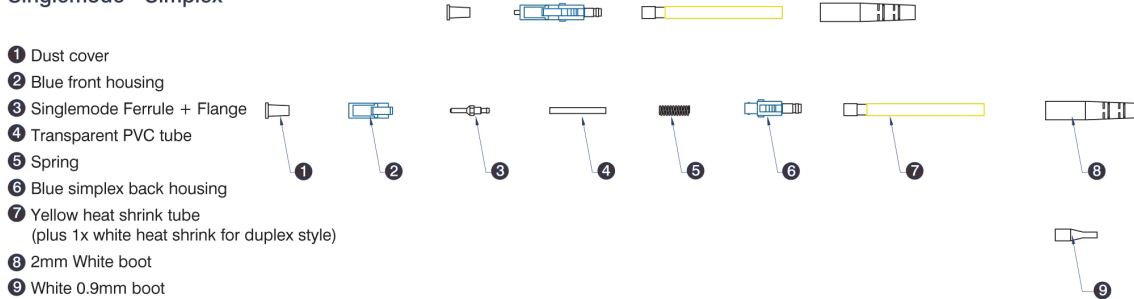

## OM4 - Violet

|                       |            |            |
|-----------------------|------------|------------|
| Operating Temperature | -40 to 85C | -40 to 85C |
|-----------------------|------------|------------|

### Product drawings

Note: Duplex version consists of 2 of each component shown plus a beige jointing clip.

### Singlemode - Simplex

Note: Duplex version consists of 2 of each component shown plus a blue jointing clip.