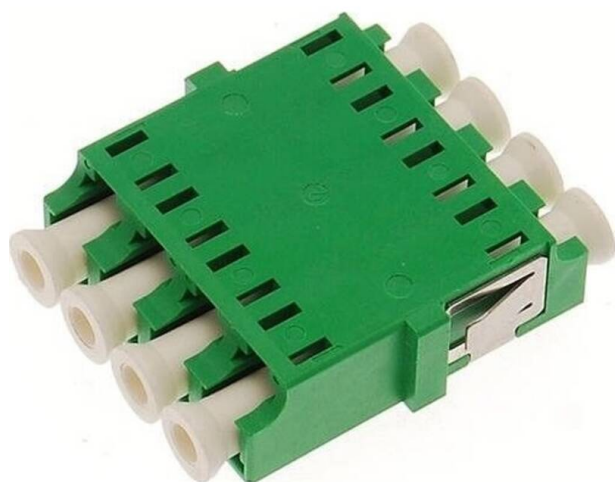

# Excel Enbeam LC/APC Quad OS2 Singlemode Flangeless Adaptor Green (6-Pack)

Item Code: 200-354-06

**excel**  
without compromise.

✕ 25 year system warranty

✕ Singlemode & Multimode

✕ Dust caps included

✕ SC, LC versions

## Product Overview

Excel Enbeam fibre optic adaptors have been designed to present a range of optic fibre connectors. The adaptors are constructed to allow fitting in the bulkheads without screws. The housings are manufactured from a range of plastics and metals selected to provide the optimum performance.

## Product Specifications

Feature	Values
Suitable for type of fibre	Single mode
Type of connector connection 1	LC-Quad
Type of connector connection 2	LC-Quad
Material housing	Plastic
APC-type	yes

# Excel Enbeam LC/APC Quad OS2 Singlemode Flangeless Adaptor Green (6-Pack)

Item Code: 200-354-06

**excel**  
without compromise.