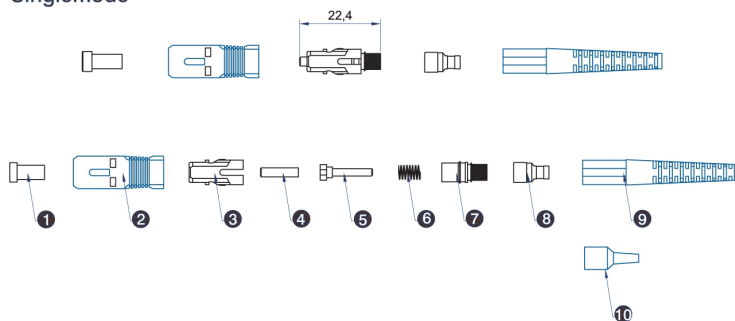

Singlemode

- ① Dust cover
- ② Blue housing
- ③ White plug
- ④ Singlemode Ferrule
- ⑤ Flange
- ⑥ Spring
- ⑦ Retention Member
- ⑧ SC 3.0mm Crimp
- ⑨ SC 3.0mm Blue boot
- ⑩ SC 0.9mm Blue boot

Standards

Applicable standard	Detail
IEC 61754-2:1996	Fibre optic connector interfaces - Part 2: Type BFOC/2,5 connector family
IEC 61300-2-2:2009	Fibre optic interconnecting devices and passive components - Basic test and measurement procedures - Part 2-2: Tests - Mating durability
IEC 61753-1:2018	Fibre optic interconnecting devices and passive components - Performance standard - Part 1: General and guidance
RoHS-II/-III (2011/65/EU & 2015/863): 2023	Our products, demonstrate full adherence to the regulatory stipulations of the EU Directive 2011/65/EU (RoHS-II) and its corresponding delegated directive 2015/863 (RoHS-III).
WFD: 2023	Compliant to Waste Framework Directive
SCIP: 2023	Compliant - Does Not Contain Substances of Concern In articles as such or in complex objects (Products)
POPs (EU) No 2019/1021	EU Regulation for the restriction of Persistent Organic Pollutants.