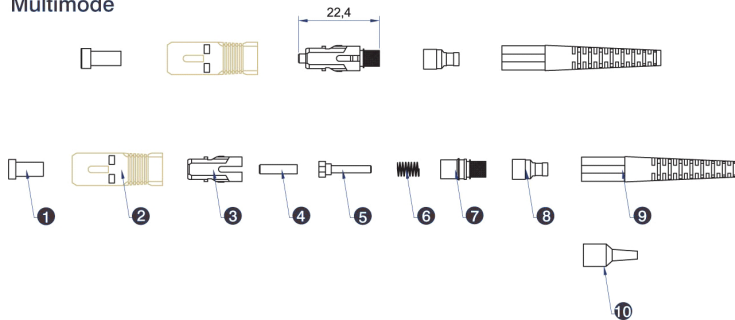

Excel Enbeam SC Simplex OM1/OM2 Multimode Optical Fibre Connector Beige

Item Code: 200-358

Product drawings

Multimode

- ① Dust cover
- ② Beige housing
- ③ White plug
- ④ Multimode Ferrule
- ⑤ Flange
- ⑥ Spring
- ⑦ Retention Member
- ⑧ SC 3.0mm Crimp
- ⑨ SC 3.0mm Biege boot
- ⑩ SC 0.9mm Biege boot