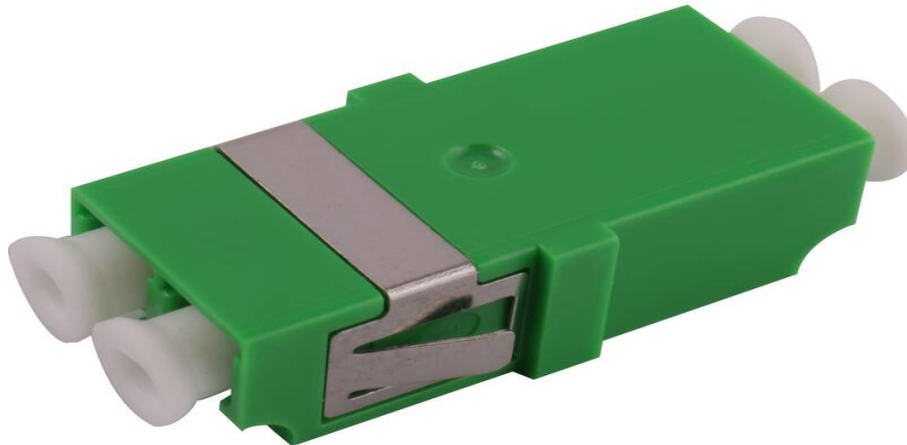

# Excel Enbeam LC/APC Duplex OS2 Singlemode Flangeless Adaptor Green (6-Pack)

Part Code: 200-359-06

sales@excel-networking.com  
excel-networking.com

CIBSE TM65 Embodied Carbon: 0.238 kg CO2e

## Main Features

- / 25 Year system warranty
- / Available in Singlemode & Multimode
- / Dust caps included
- / SC, LC versions
- / Flangeless
- / CIBSE TM65 Embodied Carbon: 0.238 kg CO2e

## Product Overview

Excel Enbeam fibre optic flangeless adaptors have been designed to present a range of optic fibre connectors. The flangeless adaptors are constructed to allow fitting in the bulkheads without the need for screws or nuts. The housings are manufactured from a range of plastics and metals selected to provide the optimum performance.

# Excel Enbeam LC/APC Duplex OS2 Singlemode Flangeless Adaptor Green (6-Pack)

Part Code: 200-359-06

sales@excel-networking.com  
excel-networking.com

Suitable for type of fibre	<b>Single mode</b>
Type of connector connection 1	<b>LC-Duplex</b>
Type of connector connection 2	<b>LC-Duplex</b>
Material housing	<b>Plastic</b>
Type of fastening	<b>Engage (snap)</b>
APC-type	<b>yes</b>