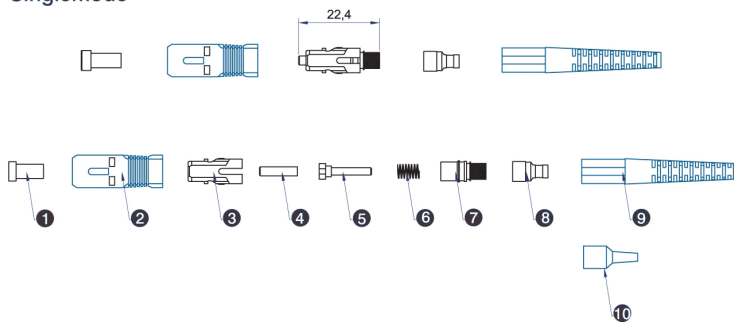

Excel Enbeam Optical Fibre Connector SC Simplex OS2 Singlemode Blue

Part Code: 200-361

sales@excel-networking.com
excel-networking.com

Product drawings

Multimode

- ❶ Dust cover
- ❷ Beige housing
- ❸ White plug
- ❹ Multimode Furrule
- ❺ Flange
- ❻ Spring
- ❼ Retention Member
- ❽ SC 3.0mm Crimp
- ❾ SC 3.0mm Biege boot
- ❿ SC 0.9mm Biege boot

Singlemode

- ❶ Dust cover
- ❷ Blue housing
- ❸ White plug
- ❹ Singlemode Furrule
- ❺ Flange
- ❻ Spring
- ❼ Retention Member
- ❽ SC 3.0mm Crimp
- ❾ SC 3.0mm Blue boot
- ❿ SC 0.9mm Blue boot

Standards

Applicable standard	Detail
IEC 61754-2:1996	Fibre optic connector interfaces - Part 2: Type BFOC/2,5 connector family
IEC 61300-2-2:2009	Fibre optic interconnecting devices and passive components – Basic test and measurement procedures – Part 2-2: Tests – Mating durability
IEC 61753-1:2018	Fibre optic interconnecting devices and passive components - Performance standard - Part 1: General and guidance
Directive 2011/65/EU (RoHS II)	Restriction of the Use of Certain Hazardous Substances in Electrical and Electronic Equipment — compliant. Applies within EU member states).