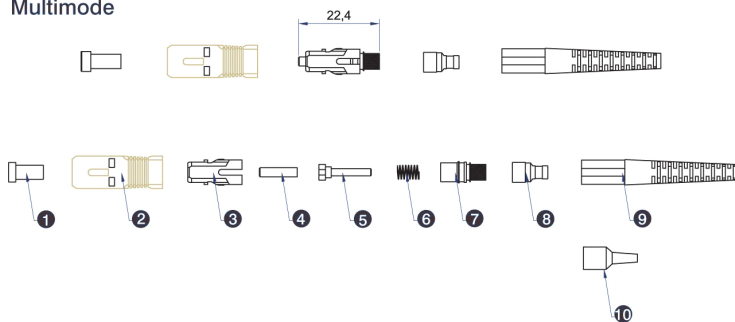

Excel Enbeam Optical Fibre Connector SC Simplex OS2 Singlemode Blue

Part Code: 200-361

sales@excel-networking.com
excel-networking.com

Product drawings

Multimode

- ❶ Dust cover
- ❷ Beige housing
- ❸ White plug
- ❹ Multimode Furrule
- ❺ Flange
- ❻ Spring
- ❼ Retention Member
- ❽ SC 3.0mm Crimp
- ❾ SC 3.0mm Biege boot
- ❿ SC 0.9mm Biege boot