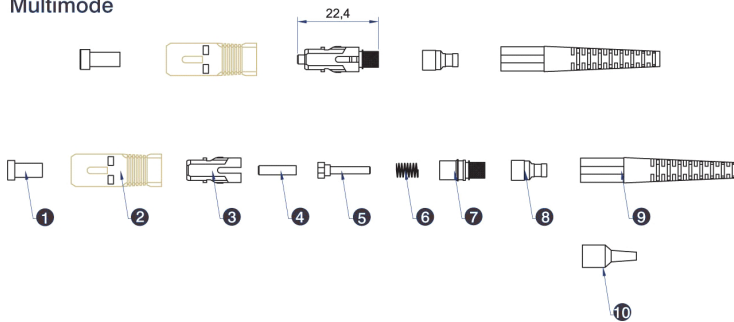

Part Code: 200-361

sales@excel-networking.com
excel-networking.com

Product Specifications

Feature	Values
Model	Connector
Suitable for type of fibre	Single mode
Type of connector	SC
Connection type	adhere (glue)
Colour	Blue

Additional specifications

Features	Multimode	Singlemode UPC	Singlemode APC
Insertion Loss	0.3dB Max.	0.3dB Max.	0.3dB Max
3mm Boot Colour	Black	Black	Green
0.9mm Boot Coloue	Beige	Blue	Green
Durability	1000 matings	1000 matings	1000 matings
Ferrule Material	Zirconia	Zirconia	Zirconia
Ferrule Diameter	2.5mm +/- 0.001	2.5mm +/- 0.001	2.5mm +/- 0.001
Ferrule Hole Diameter	127 +/- 0.5 um	126 +/- 0.5 um	126 +/- 0.5um
Ferrule Pre-Radius	10 to 25mm	10 to 25mm	7 to 10mm
Connector material	Moulded Polymer	Moulded Polymer	Moulded Polymer
Colour	OM1/OM2 - Beige	Blue	Green
	OM3 - Aqua		
	OM4 - Violet		
Operating Temperature	-40 to 85C	-40 to 85C	

Excel Enbeam Optical Fibre Connector SC Simplex OS2 Singlemode Blue

Part Code: 200-361

sales@excel-networking.com
excel-networking.com

Product drawings

Multimode

- ❶ Dust cover
- ❷ Beige housing
- ❸ White plug
- ❹ Multimode Furrule
- ❺ Flange
- ❻ Spring
- ❼ Retention Member
- ❽ SC 3.0mm Crimp
- ❾ SC 3.0mm Biege boot
- ❿ SC 0.9mm Biege boot