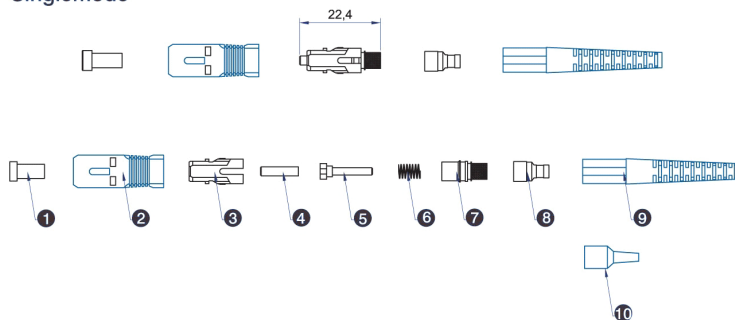

Singlemode

- ❶ Dust cover
- ❷ Blue housing
- ❸ White plug
- ❹ Singlemode Furrule
- ❺ Flange
- ❻ Spring
- ❼ Retention Member
- ❽ SC 3.0mm Crimp
- ❾ SC 3.0mm Blue boot
- ❿ SC 0.9mm Blue boot

Standards

Applicable standard	Detail
IEC 61754-2:1996	Fibre optic connector interfaces - Part 2: Type BFOC/2,5 connector family
IEC 61300-2-2:2009	Fibre optic interconnecting devices and passive components – Basic test and measurement procedures – Part 2-2: Tests – Mating durability
IEC 61753-1:2018	Fibre optic interconnecting devices and passive components - Performance standard - Part 1: General and guidance
Directive 2011/65/EU (RoHS II)	Restriction of the Use of Certain Hazardous Substances in Electrical and Electronic Equipment — compliant. Applies within EU member states).