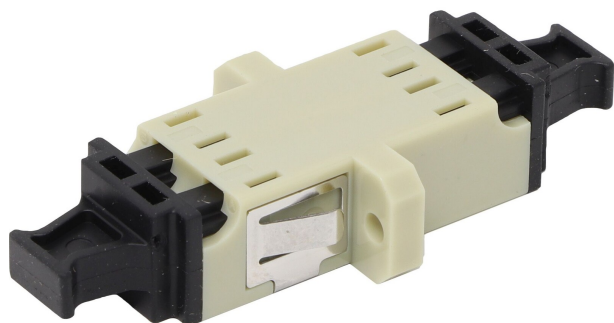

Excel Enbeam LC Duplex OM1/OM2 Multimode Adaptor Beige (6-Pack)

Item Code: 200-363-06

excel
without compromise.

✕ 25 Year system warranty

✕ Available in Singlemode & Multimode

✕ Dust caps included

✕ SC, LC versions

✕ Plastic free packaging

✕ CIBSE TM65 Embodied Carbon: 0.273 kg CO2e

Product Overview

Excel Enbeam fibre optic adaptors have been designed to present a range of optic fibre connectors. The adaptors are constructed to allow fitting in the bulkheads with screws. The housings are manufactured from a range of plastics and metals selected to provide the optimum performance.

Product Specifications

Feature	Values
Suitable for type of fibre	Multi mode
Type of connector connection 1	LC-Duplex
Type of connector connection 2	LC-Duplex
Material housing	Plastic
Type of fastening	Screw
Colour	Beige

Excel Enbeam LC Duplex OM1/OM2 Multimode Adaptor Beige (6-Pack)

Item Code: 200-363-06

Additional specifications

Features	Values
Insertion Loss	< 0.2 dB
Durability (500 Mating)	0.2 dB Max Increase
Operating Temperature	-40°C to +80°C
Retention Force	200 – 600 grams