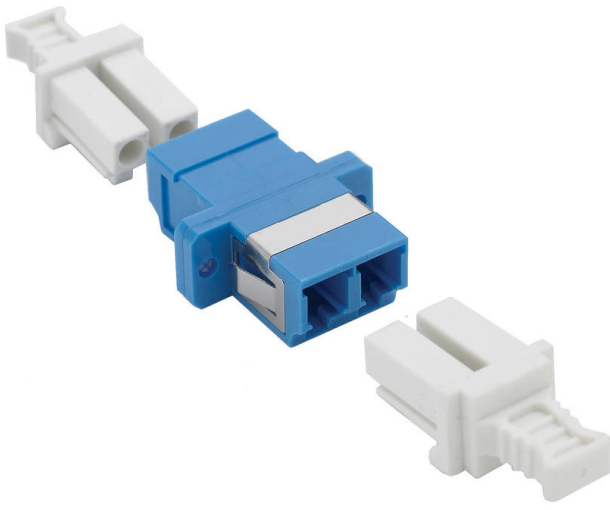

# Excel Enbeam LC Duplex Singlemode Adaptor

Item Code: 200-364

✕ 25 year system warranty

✕ Singlemode & Multimode

✕ Dust caps included

✕ SC, LC versions

✕ Plastic free packaging

## Product Overview

Excel Enbeam fibre optic adaptors have been designed to present a range of optic fibre connectors. The adaptors are constructed to allow fitting in the bulkheads with screws. The housings are manufactured from a range of plastics and metals selected to provide the optimum performance.

## Product Specifications

Feature	Values
Suitable for type of fibre	Single mode
Type of connector connection 1	LC-Duplex
Type of connector connection 2	LC-Duplex
Material housing	Plastic
Type of fastening	Screw
Colour	Blue

## Part Number Table

Part Number	Description
200-364	Excel Enbeam LC Duplex Singlemode Adaptor

Excel is a world class premium performing end to end infrastructure solution designed, Manufactured, supported and delivered without compromise.