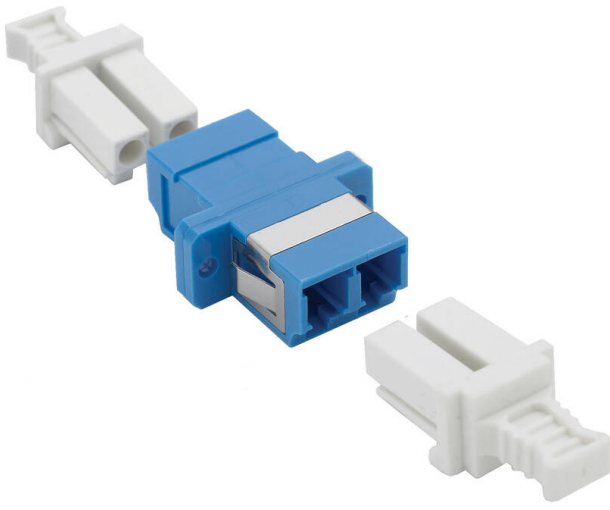

# Excel Enbeam LC Duplex Singlemode Adaptor

Item Code: 200-364

**excel**  
without compromise.

25 year system warranty

Singlemode & Multimode

Dust caps included

SC, LC versions

Plastic free packaging

## Product Overview

Excel Enbeam fibre optic adaptors have been designed to present a range of optic fibre connectors. The adaptors are constructed to allow fitting in the bulkheads with screws. The housings are manufactured from a range of plastics and metals selected to provide the optimum performance.

## Product Specifications

Feature	Values
Suitable for type of fibre	Single mode
Type of connector connection 1	LC-Duplex
Type of connector connection 2	LC-Duplex
Material housing	Plastic
Type of fastening	Screw
Colour	Blue

## Part Number Table

Part Number	Description
200-364	Excel Enbeam LC Duplex Singlemode Adaptor

Excel is a world class premium performing end to end infrastructure solution designed, Manufactured, supported and delivered without compromise.