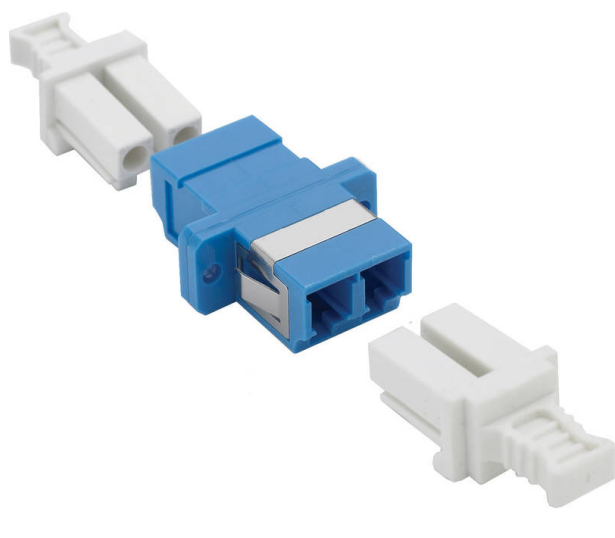

Excel Enbeam LC Duplex Singlemode Adaptor

Item Code: 200-364

excel
without compromise.

✕ 25 year system warranty

✕ Singlemode & Multimode

✕ Dust caps included

✕ SC, LC versions

✕ Plastic free packaging

Product Overview

Excel Enbeam fibre optic adaptors have been designed to present a range of optic fibre connectors. The adaptors are constructed to allow fitting in the bulkheads with screws. The housings are manufactured from a range of plastics and metals selected to provide the optimum performance.

Product Specifications

Feature	Values
Suitable for type of fibre	Single mode
Type of connector connection 1	LC-Duplex
Type of connector connection 2	LC-Duplex
Material housing	Plastic
Type of fastening	Screw
Colour	Blue