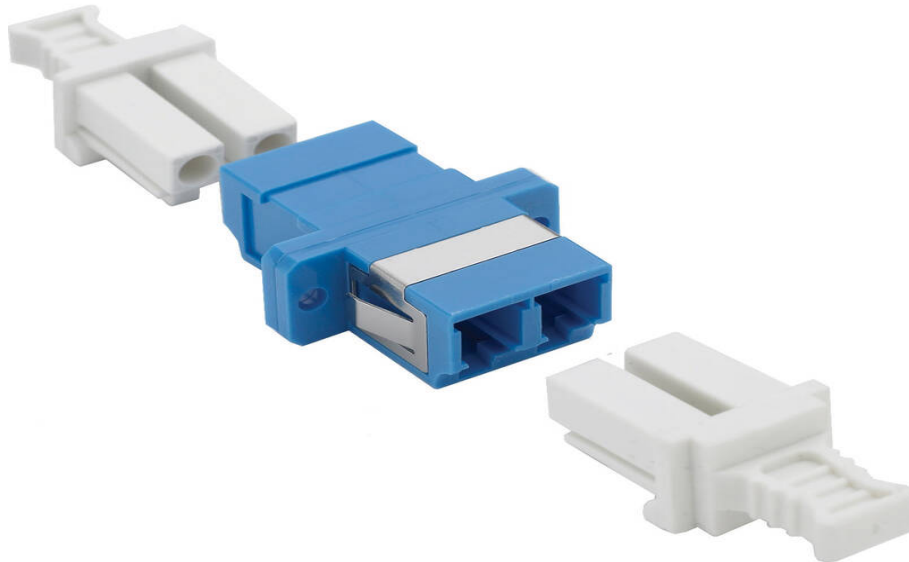

# Excel Enbeam LC Duplex OS2 Singlemode Adaptor Blue (6-Pack)

Part Code: 200-364-06

sales@excel-networking.com  
excel-networking.com

CIBSE TM65 Embodied Carbon: 0.273 kg CO2e

## Main Features

- / 25 Year system warranty
- / Available in Singlemode & Multimode
- / Dust caps included
- / SC, LC versions
- / Plastic free packaging
- / CIBSE TM65 Embodied Carbon: 0.273 kg CO2e

## Product Overview

Excel Enbeam fibre optic adaptors have been designed to present a range of optic fibre connectors. The adaptors are constructed to allow fitting in the bulkheads with screws. The housings are manufactured from a range of plastics and metals selected to provide the optimum performance.

# Excel Enbeam LC Duplex OS2 Singlemode Adaptor Blue (6-Pack)

Part Code: 200-364-06

sales@excel-networking.com  
excel-networking.com

Suitable for type of fibre	<b>Single mode</b>
Type of connector connection 1	<b>LC-Duplex</b>
Type of connector connection 2	<b>LC-Duplex</b>
Material housing	<b>Plastic</b>
Type of fastening	<b>Screw</b>
Colour	<b>Blue</b>