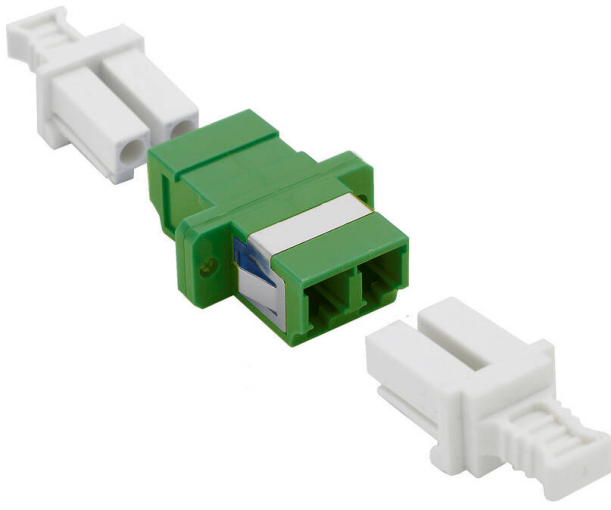

Excel Enbeam LC APC Duplex OS2 Singlemode Adaptor Green (6-Pack)

Item Code: 200-364-LCAPC-06

excel
without compromise.

✕ 25 Year system warranty

✕ Available in Singlemode & Multimode

✕ Dust caps included

✕ SC, LC versions

✕ Plastic free packaging

✕ CIBSE TM65 Embodied Carbon: 0.273 kg CO2e

Product Overview

Excel Enbeam fibre optic adaptors have been designed to present a range of optic fibre connectors. The adaptors are constructed to allow fitting in the bulkheads with screws. The housings are manufactured from a range of plastics and metals selected to provide the optimum performance.

Product Specifications

Feature	Values
Suitable for type of fibre	Single mode
Type of connector connection 1	LC-Duplex
Type of connector connection 2	LC-Duplex
Material housing	Plastic
Type of fastening	Screw
Colour	Green
APC-type	yes

Excel Enbeam LC APC Duplex OS2 Singlemode Adaptor Green (6-Pack)

Item Code: 200-364-LCAPC-06

Additional specifications

Features	Values
Insertion Loss	< 0.2 dB
Durability (500 Mating)	0.2 dB Max Increase
Operating Temperature	-40°C to +80°C
Retention Force	200 – 600 grams