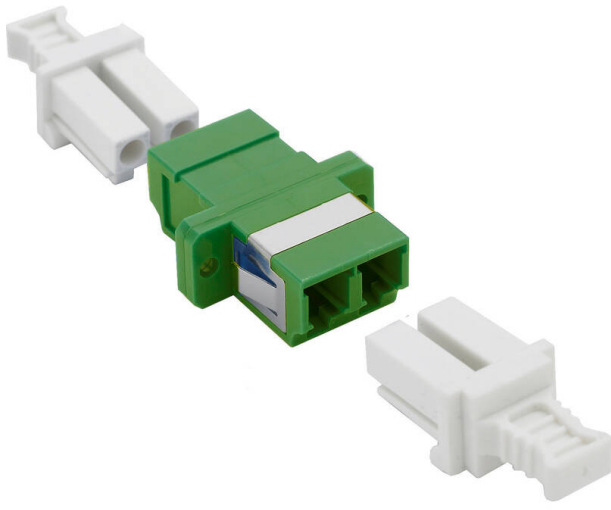

# Excel Enbeam LC APC Duplex OS2 Singlemode Adaptor Green (6-Pack)

Item Code: 200-364-LCAPC-06

**excel**  
without compromise.

✕ 25 Year system warranty

✕ Available in Singlemode & Multimode

✕ Dust caps included

✕ SC, LC versions

✕ Plastic free packaging

✕ CIBSE TM65 Embodied Carbon: 0.273 kg CO2e

## Product Overview

Excel Enbeam fibre optic adaptors have been designed to present a range of optic fibre connectors. The adaptors are constructed to allow fitting in the bulkheads with screws. The housings are manufactured from a range of plastics and metals selected to provide the optimum performance.

## Product Specifications

Feature	Values
Suitable for type of fibre	Single mode
Type of connector connection 1	LC-Duplex
Type of connector connection 2	LC-Duplex
Material housing	Plastic
Type of fastening	Screw
Colour	Green
APC-type	yes