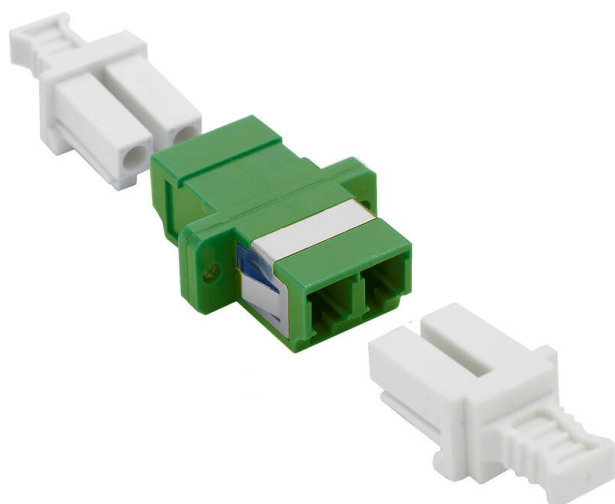

Excel Enbeam LC APC Duplex OS2 Singlemode Adaptor Green (6-Pack)

Item Code: 200-364-LCAPC-06

excel
without compromise.

25 Year system warranty

Available in Singlemode & Multimode

Dust caps included

SC, LC versions

Plastic free packaging

CIBSE TM65 Embodied Carbon: 0.273 kg CO2e

Product Overview

Excel Enbeam fibre optic adaptors have been designed to present a range of optic fibre connectors. The adaptors are constructed to allow fitting in the bulkheads with screws. The housings are manufactured from a range of plastics and metals selected to provide the optimum performance.

Product Specifications

Feature	Values
Suitable for type of fibre	Single mode
Type of connector connection 1	LC-Duplex
Type of connector connection 2	LC-Duplex
Material housing	Plastic
Type of fastening	Screw
Colour	Green
APC-type	yes

Excel Enbeam LC APC Duplex OS2 Singlemode Adaptor Green (6-Pack)

Item Code: 200-364-LCAPC-06

Additional specifications

Features	Values
Insertion Loss	< 0.2 dB
Durability (500 Mating)	0.2 dB Max Increase
Operating Temperature	-40°C to +80°C
Retention Force	200 – 600 grams