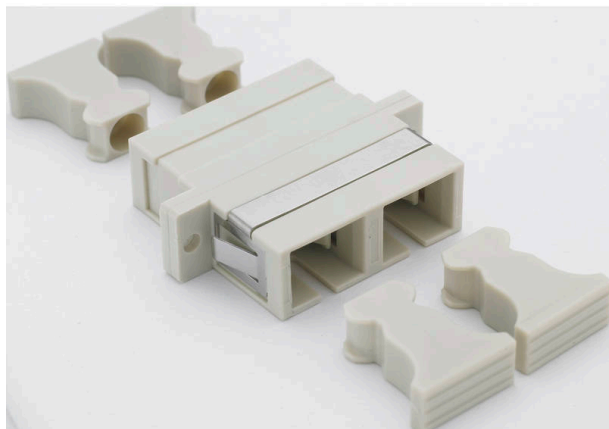

# Excel Enbeam SC Duplex OM1/OM2 Multimode Adaptor Beige (6-Pack)

Item Code: 200-365-06

**excel**  
without compromise.

✕ 25 Year system warranty

✕ Available in Singlemode & Multimode

✕ Dust caps included

✕ SC, LC versions

## Product Overview

Excel Enbeam fibre optic adaptors have been designed to present a range of optic fibre connectors. The adaptors are constructed to allow fitting in the bulkheads with screws. The housings are manufactured from a range of plastics and metals selected to provide the optimum performance.

## Product Specifications

Feature	Values
Suitable for type of fibre	Multi mode
Type of connector connection 1	SC duplex
Type of connector connection 2	SC duplex
Material housing	Plastic
Type of fastening	Screw
Colour	Ivory