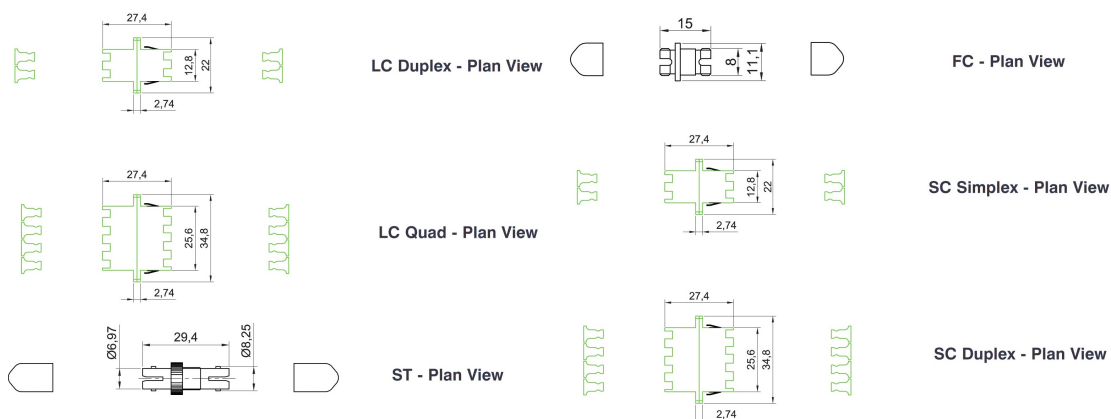

Excel Enbeam SC Duplex OM1/OM2 Multimode Adaptor Beige (6-Pack)

Item Code: 200-365-06

Additional specifications

Features	Values
Insertion Loss	< 0.2 dB
Durability (500 Mating)	0.2 dB Max Increase
Operating Temperature	-40°C to +80°C
Retention Force	200 – 600 grams

Product drawings

Standards

Applicable standard	Detail
IEC 61300-2-22	Fibre optic interconnecting devices and passive components - Basic test and measurement procedures Change of temperature
IEC 61300-3-4:2012	Fibre optic interconnecting devices and passive components - Basic test and measurement procedures Attenuation
IEC 61300-2-2	Fibre optic interconnecting devices and passive components - Basic test and measurement procedures Mating durability
IEC 61754-4:2013	Fibre optic interconnecting devices and passive components - Fibre optic connector interfaces - Part 4: Type SC connector family