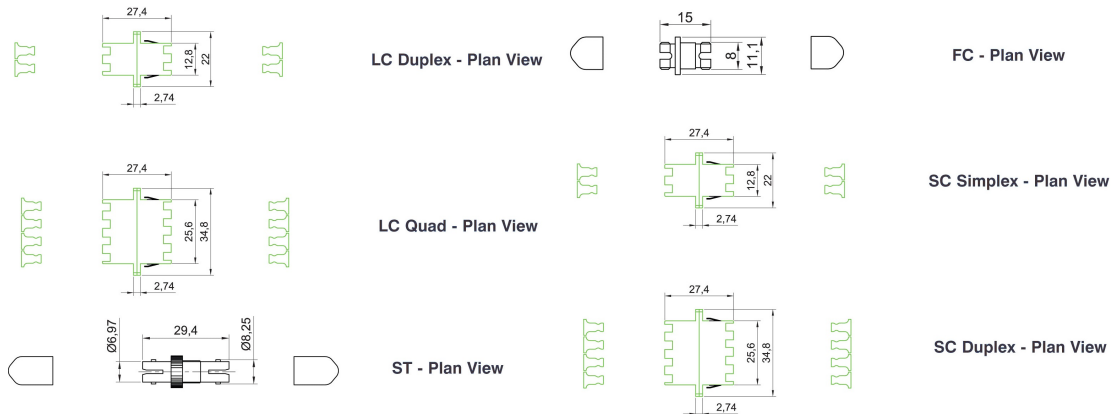

Excel Enbeam SC Duplex OM1/OM2 Multimode Adaptor Beige (6-Pack)

Part Code: 200-365-06

sales@excel-networking.com
excel-networking.com

Product drawings

Standards

Applicable standard	Detail
IEC 61300-2-22	Fibre optic interconnecting devices and passive components - Basic test and measurement procedures Change of temperature
IEC 61300-3-4:2012	Fibre optic interconnecting devices and passive components - Basic test and measurement procedures Attenuation
IEC 61300-2-2	Fibre optic interconnecting devices and passive components - Basic test and measurement procedures Mating durability
IEC 61754-4:2013	Fibre optic interconnecting devices and passive components - Fibre optic connector interfaces - Part 4: Type SC connector family