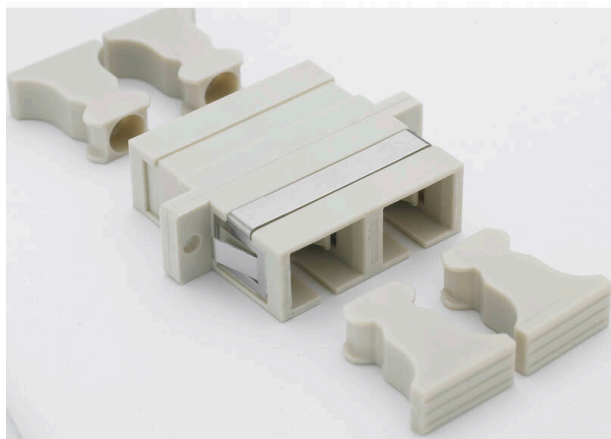

# Excel Enbeam SC Duplex OM1/OM2 Multimode Adaptor Beige (6-Pack)

Item Code: 200-365-06

**excel**  
without compromise.

25 Year system warranty

Available in Singlemode & Multimode

Dust caps included

SC, LC versions

## Product Overview

Excel Enbeam fibre optic adaptors have been designed to present a range of optic fibre connectors. The adaptors are constructed to allow fitting in the bulkheads with screws. The housings are manufactured from a range of plastics and metals selected to provide the optimum performance.

## Product Specifications

Feature	Values
Suitable for type of fibre	Multi mode
Type of connector connection 1	SC duplex
Type of connector connection 2	SC duplex
Material housing	Plastic
Type of fastening	Screw
Colour	Ivory