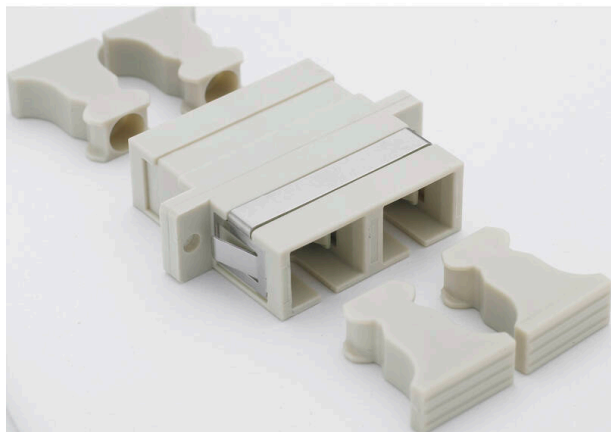

Excel Enbeam SC Duplex OM1/OM2 Multimode Adaptor Beige (6-Pack)

Item Code: 200-365-06

excel
without compromise.

✕ 25 Year system warranty

✕ Available in Singlemode & Multimode

✕ Dust caps included

✕ SC, LC versions

✕ Plastic free packaging

✕ CIBSE TM65 Embodied Carbon: 1.439 kg CO2e

Product Overview

Excel Enbeam fibre optic adaptors have been designed to present a range of optic fibre connectors. The adaptors are constructed to allow fitting in the bulkheads with screws. The housings are manufactured from a range of plastics and metals selected to provide the optimum performance.

Product Specifications

Feature	Values
Suitable for type of fibre	Multi mode
Type of connector connection 1	SC duplex
Type of connector connection 2	SC duplex
Material housing	Plastic
Type of fastening	Screw
Colour	Ivory

Excel Enbeam SC Duplex OM1/OM2 Multimode Adaptor Beige (6-Pack)

Item Code: 200-365-06

Additional specifications

Features	Values
Insertion Loss	< 0.2 dB
Durability (500 Mating)	0.2 dB Max Increase
Operating Temperature	-40°C to +80°C
Retention Force	200 – 600 grams