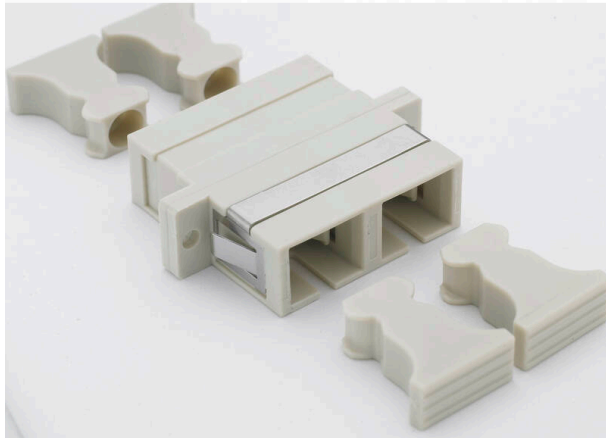

# Excel Enbeam SC Duplex OM1/OM2 Multimode Adaptor Beige (6-Pack)

Item Code: 200-365-06

25 Year system warranty

Available in Singlemode & Multimode

Dust caps included

SC, LC versions

Plastic free packaging

CIBSE TM65 Embodied Carbon: 1.439 kg CO2e

## Product Overview

Excel Enbeam fibre optic adaptors have been designed to present a range of optic fibre connectors. The adaptors are constructed to allow fitting in the bulkheads with screws. The housings are manufactured from a range of plastics and metals selected to provide the optimum performance.

## Product Specifications

Feature	Values
Suitable for type of fibre	Multi mode
Type of connector connection 1	SC duplex
Type of connector connection 2	SC duplex
Material housing	Plastic
Type of fastening	Screw
Colour	Ivory