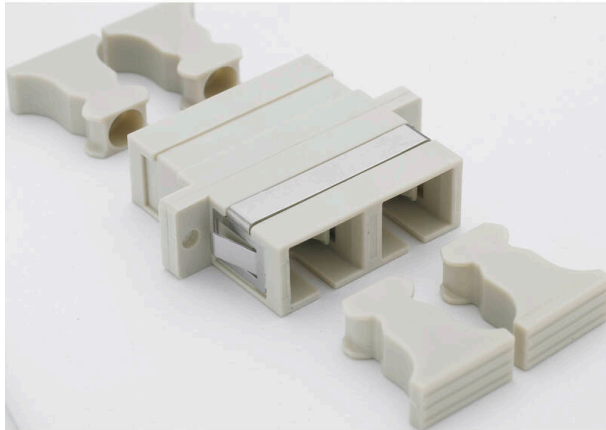

Excel Enbeam SC Duplex OM1/OM2 Multimode Adaptor Beige (6-Pack)

Item Code: 200-365-06

excel
without compromise.

✕ 25 Year system warranty

✕ Available in Singlemode & Multimode

✕ Dust caps included

✕ SC, LC versions

✕ Plastic free packaging

✕ CIBSE TM65 Embodied Carbon: 1.439 kg CO2e

Product Overview

Excel Enbeam fibre optic adaptors have been designed to present a range of optic fibre connectors. The adaptors are constructed to allow fitting in the bulkheads with screws. The housings are manufactured from a range of plastics and metals selected to provide the optimum performance.

Product Specifications

Feature	Values
Suitable for type of fibre	Multi mode
Type of connector connection 1	SC duplex
Type of connector connection 2	SC duplex
Material housing	Plastic
Type of fastening	Screw
Colour	Ivory

Excel Enbeam SC Duplex OM1/OM2 Multimode Adaptor Beige (6-Pack)

Item Code: 200-365-06

Additional specifications

Features	Values
Insertion Loss	< 0.2 dB
Durability (500 Mating)	0.2 dB Max Increase
Operating Temperature	-40°C to +80°C
Retention Force	200 – 600 grams