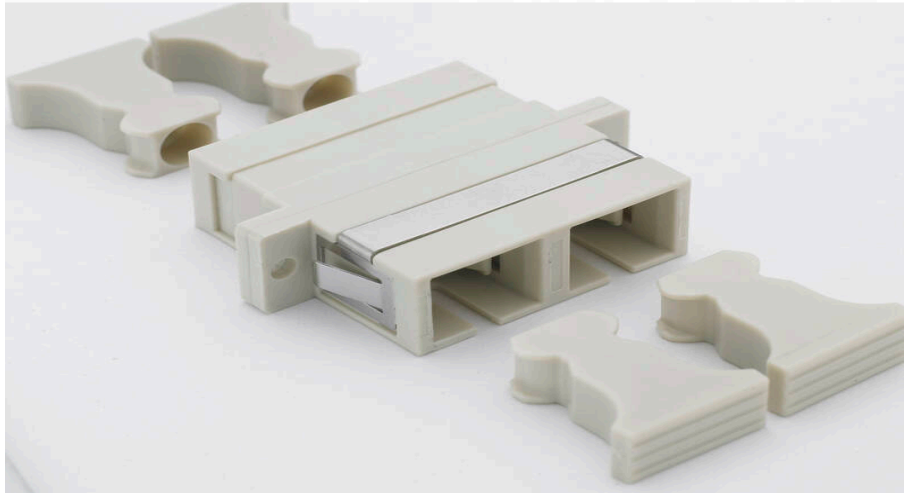

Excel Enbeam SC Duplex OM1/OM2 Multimode Adaptor Beige (6-Pack)

Part Code: 200-365-06

sales@excel-networking.com
excel-networking.com

CIBSE TM65 Embodied Carbon: 1.439 kg CO2e

Main Features

- / 25 Year system warranty
- / Available in Singlemode & Multimode
- / Dust caps included
- / SC, LC versions
- / Plastic free packaging
- / CIBSE TM65 Embodied Carbon: 1.439 kg CO2e

Product Overview

Excel Enbeam fibre optic adaptors have been designed to present a range of optic fibre connectors. The adaptors are constructed to allow fitting in the bulkheads with screws. The housings are manufactured from a range of plastics and metals selected to provide the optimum performance.

Product Specifications

Feature	Values
---------	--------

Excel Enbeam SC Duplex OM1/OM2 Multimode Adaptor Beige (6-Pack)

Part Code: 200-365-06

sales@excel-networking.com
excel-networking.com

Suitable for type of fibre	Multi mode
Type of connector connection 1	SC duplex
Type of connector connection 2	SC duplex
Material housing	Plastic
Type of fastening	Screw
Colour	Ivory