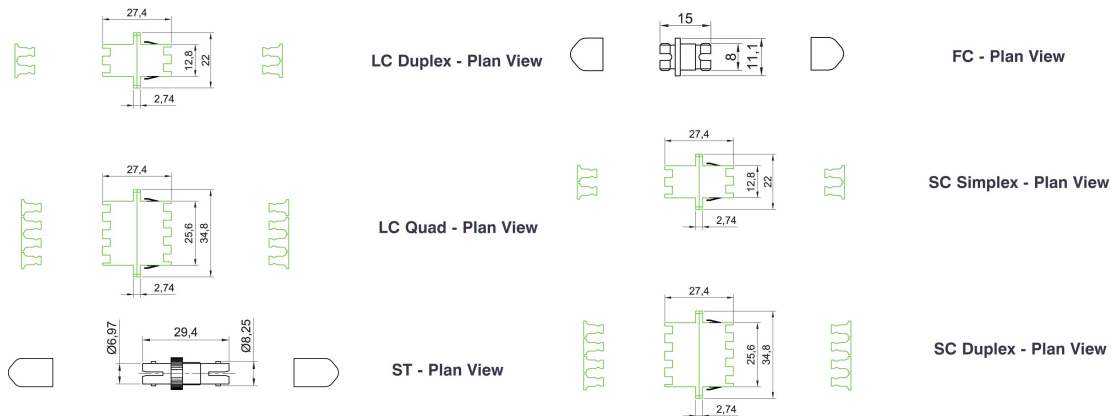

Excel Enbeam SC Duplex OM1/OM2 Multimode Adaptor Beige (6-Pack)

Item Code: 200-365-06

Additional specifications

Features	Values
Insertion Loss	< 0.2 dB
Durability (500 Mating)	0.2 dB Max Increase
Operating Temperature	-40°C to +80°C
Retention Force	200 – 600 grams

Product drawings

Standards

Applicable standard	Detail
IEC 61300-2-22	Fibre optic interconnecting devices and passive components - Basic test and measurement procedures Change of temperature
IEC 61300-3-4:2012	Fibre optic interconnecting devices and passive components - Basic test and measurement procedures Attenuation
IEC 61300-2-2	Fibre optic interconnecting devices and passive components - Basic test and measurement procedures Mating durability
IEC 61754-4:2013	Fibre optic interconnecting devices and passive components - Fibre optic connector interfaces - Part 4: Type SC connector family