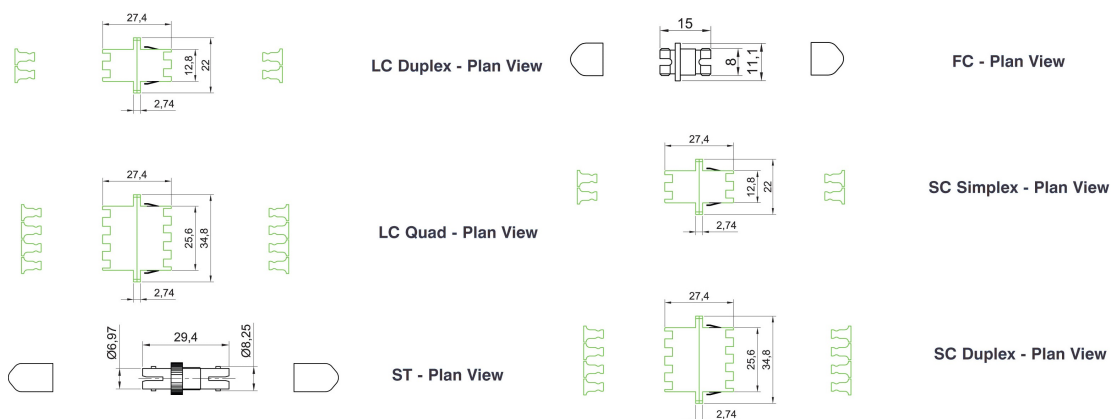

Excel Enbeam SC Duplex OS2 Singlemode Adaptor Blue (6-Pack)

Item Code: 200-366-06

Additional specifications

Features	Values
Insertion Loss	< 0.2 dB
Durability (500 Mating)	0.2 dB Max Increase
Operating Temperature	-40°C to +80°C
Retention Force	200 – 600 grams

Product drawings

Standards

Applicable standard	Detail
IEC 61300-2-22	Fibre optic interconnecting devices and passive components - Basic test and measurement procedures Change of temperature
IEC 61300-3-4:2012	Fibre optic interconnecting devices and passive components - Basic test and measurement procedures Attenuation
IEC 61300-2-2	Fibre optic interconnecting devices and passive components - Basic test and measurement procedures Mating durability
IEC 61754-4:2013	Fibre optic interconnecting devices and passive components - Fibre optic connector interfaces - Part 4: Type SC connector family