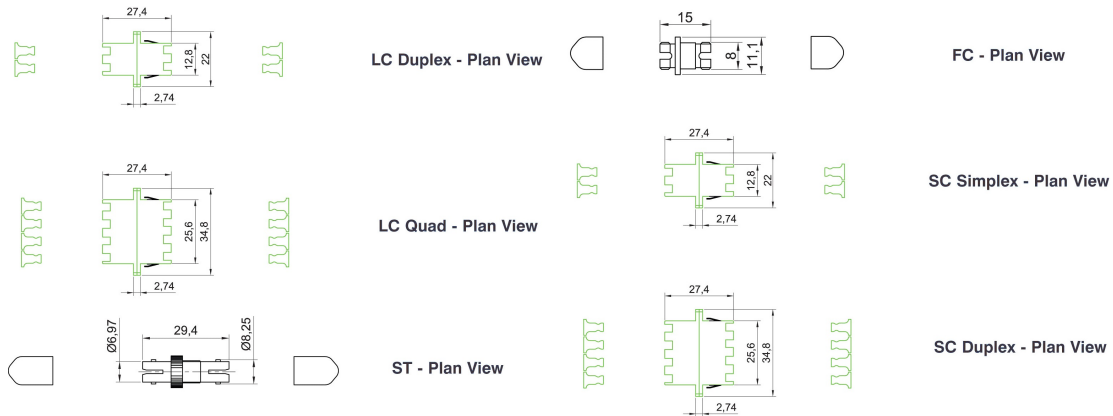

Excel Enbeam SC Duplex OS2 Singlemode Adaptor Blue (6-Pack)

Part Code: 200-366-06

sales@excel-networking.com
excel-networking.com

Product drawings

Standards

Applicable standard	Detail
IEC 61300-2-22	Fibre optic interconnecting devices and passive components - Basic test and measurement procedures Change of temperature
IEC 61300-3-4:2012	Fibre optic interconnecting devices and passive components - Basic test and measurement procedures Attenuation
IEC 61300-2-2	Fibre optic interconnecting devices and passive components - Basic test and measurement procedures Mating durability
IEC 61754-4:2013	Fibre optic interconnecting devices and passive components - Fibre optic connector interfaces - Part 4: Type SC connector family