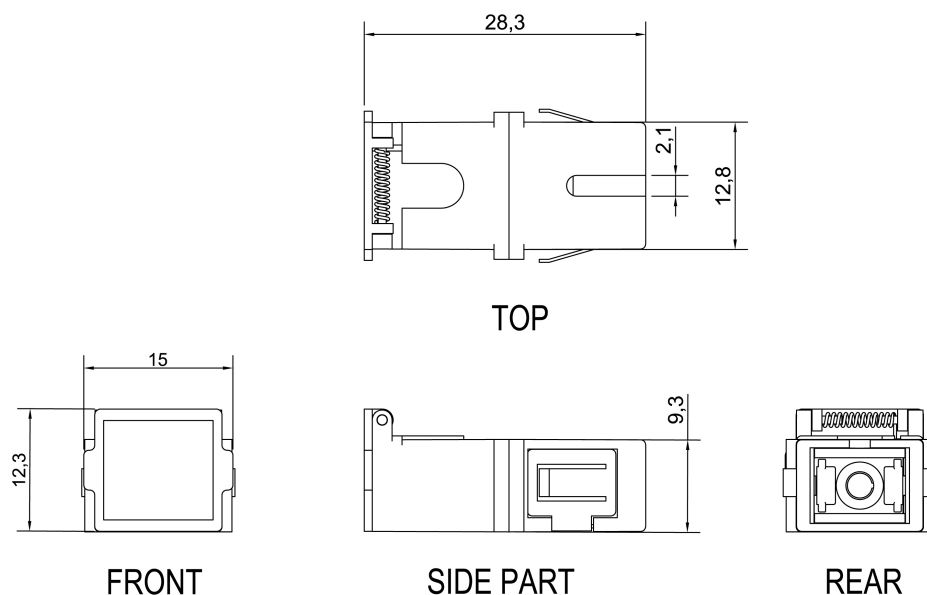

The shutter protects the user from the laser source, whilst also protecting the connection from dust.

Product Specifications

Feature	Values
Suitable for type of fibre	Single mode
Type of connector connection 1	SC
Type of connector connection 2	SC
Material housing	Plastic
Colour	Green
APC-type	yes

Additional specifications

Features	Values
External shutter	Yes
Insertion Loss	< 0.2 dB
Durability (500 Mating)	0.2 dB Max Increase
Operating Temperature	-40°C to +80°C
Retention Force	200 - 600 grams

Product drawing