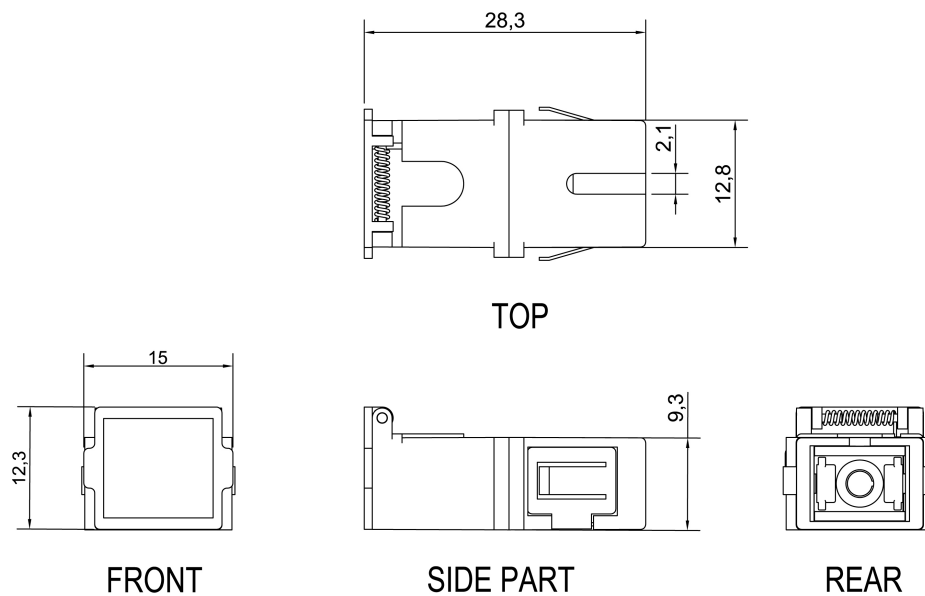

Excel Enbeam SC APC Simplex OS2 Singlemode Shuttered Flangeless Adaptor Green

Part Code: 200-381

sales@excel-networking.com
excel-networking.com

Product drawing

Standards

Applicable standard	Detail
Directive 2011/65/EU (RoHS II)	Restriction of the Use of Certain Hazardous Substances in Electrical and Electronic Equipment — compliant. Applies within EU member states).
Directive (EU) 2015/863 (RoHS III)	Amending Directive 2011/65/EU to add four phthalates (DEHP, BBP, DBP, DIBP) to Annex II — compliant.
IEC 61754-1:2013	Fibre optic interconnecting devices and passive components - Fibre optic connector interfaces - Part 1: General and guidance
Directive 2008/98/EC (WFD)	Waste Framework Directive — compliant. Implemented in the UK through the Waste (England and Wales)