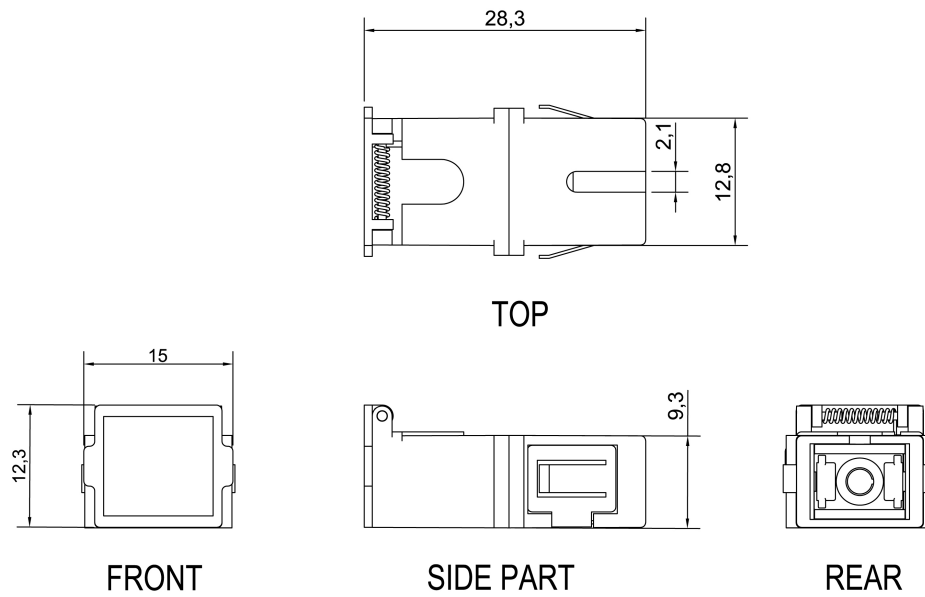

Excel Enbeam SC APC Simplex OS2 Singlemode Shuttered Flangeless Adaptor Green

Part Code: 200-381

sales@excel-networking.com
excel-networking.com

Product drawing

Standards

Applicable standard	Detail
Directive 2011/65/EU (RoHS II)	Restriction of the Use of Certain Hazardous Substances in Electrical and Electronic Equipment — compliant. Applies within EU member states).
Directive (EU) 2015/863 (RoHS III)	Amending Directive 2011/65/EU to add four phthalates (DEHP, BBP, DBP, DIBP) to Annex II — compliant.
IEC 61754-1:2013	Fibre optic interconnecting devices and passive components - Fibre optic connector interfaces - Part 1: General and guidance
Directive 2008/98/EC (WFD)	Waste Framework Directive — compliant. Implemented in the UK through the Waste (England and Wales)