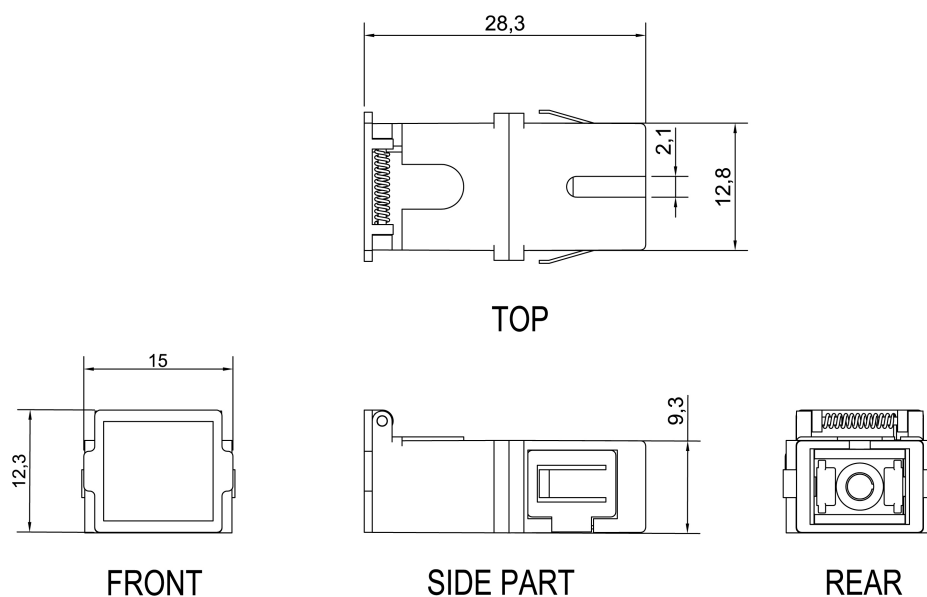

Item Code: 200-381

Retention Force

200 – 600 grams

Product drawing

Standards

Applicable standard	Detail
RoHS-II/-III (2011/65/EU & 2015/863): 2023	Our products, demonstrate full adherence to the regulatory stipulations of the EU Directive 2011/65/EU (RoHS-II) and its corresponding delegated directive 2015/863 (RoHS-III).
IEC 61754-1:2013	Fibre optic interconnecting devices and passive components - Fibre optic connector interfaces - Part 1: General and guidance
WFD: 2023	Compliant to Waste Framework Directive
SCIP: 2023	Compliant - Does Not Contain Substances of Concern In articles as such or in complex objects (Products)
POPs (EU) No 2019/1021	EU Regulation for the restriction of Persistent Organic