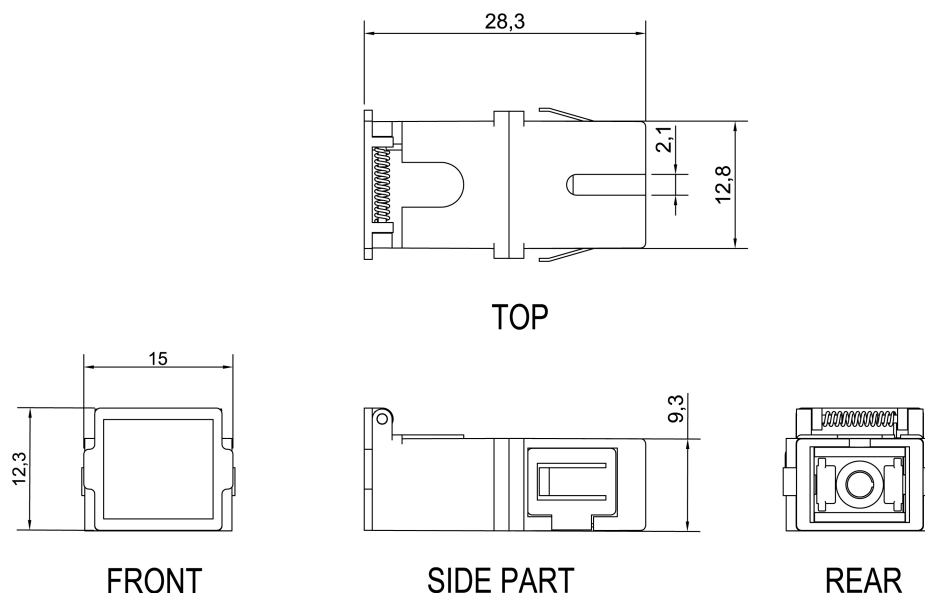

## Additional specifications

Features	Values
External shutter	Yes
Insertion Loss	< 0.2 dB
Durability (500 Mating)	0.2 dB Max Increase
Operating Temperature	-40°C to +80°C
Retention Force	200 - 600 grams

## Product drawing