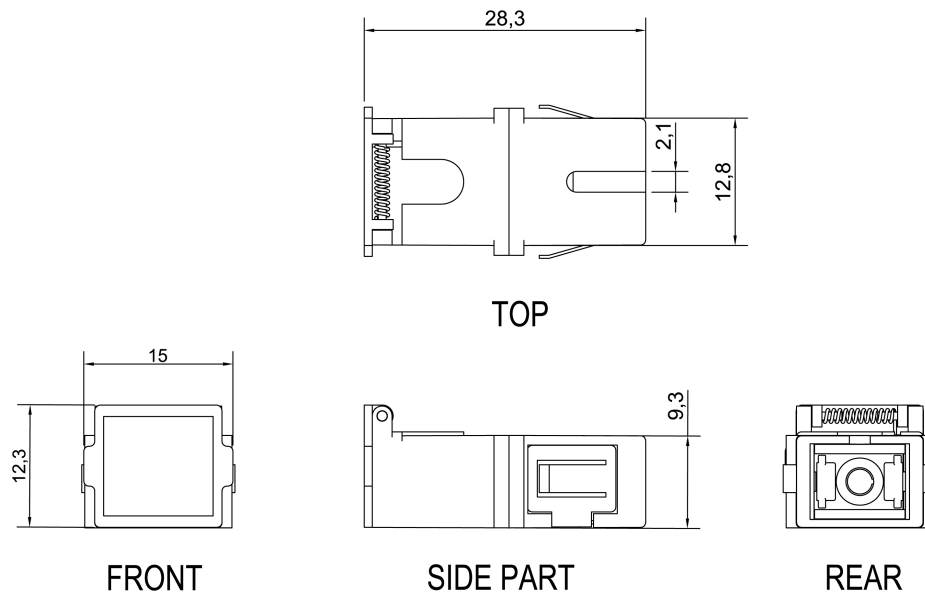

Excel Enbeam SC APC Simplex OS2 Singlemode Shuttered Flangeless Adaptor Green (6-Pack)

Part Code: 200-381-06

sales@excel-networking.com
excel-networking.com

Product drawing

Standards

Applicable standard	Detail
Directive 2011/65/EU (RoHS II)	Restriction of the Use of Certain Hazardous Substances in Electrical and Electronic Equipment — compliant. Applies within EU member states).
Directive (EU) 2015/863 (RoHS III)	Amending Directive 2011/65/EU to add four phthalates (DEHP, BBP, DBP, DIBP) to Annex II — compliant.
IEC 61754-1:2013	Fibre optic interconnecting devices and passive components - Fibre optic connector interfaces - Part 1: General and guidance
Directive 2008/98/EC (WFD)	Waste Framework Directive — compliant. Implemented in the UK through the Waste (England and Wales)