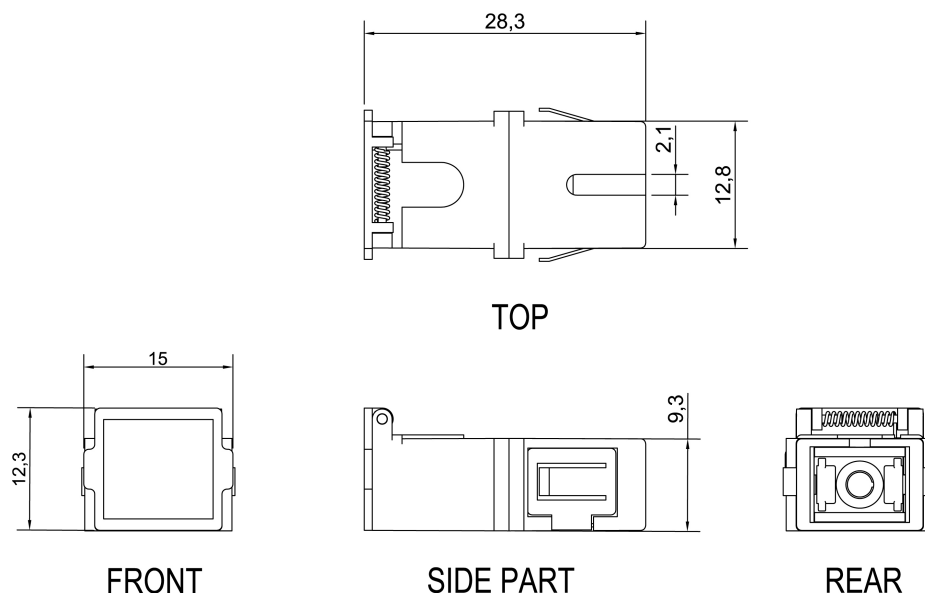

Excel Enbeam SC APC Simplex OS2 Singlemode Shuttered Flangeless Adaptor Green (6-Pack)

Item Code: 200-381-06

excel
without compromise.

Product drawing

Standards

Applicable standard	Detail
Directive 2011/65/EU (RoHS II)	Restriction of the Use of Certain Hazardous Substances in Electrical and Electronic Equipment — compliant. Applies within EU member states).
Directive (EU) 2015/863 (RoHS III)	Amending Directive 2011/65/EU to add four phthalates (DEHP, BBP, DBP, DIBP) to Annex II — compliant.
IEC 61754-1:2013	Fibre optic interconnecting devices and passive components - Fibre optic connector interfaces - Part 1: General and guidance
Directive 2008/98/EC (WFD)	Waste Framework Directive — compliant. Implemented in the UK through the Waste (England and Wales) Regulations 2011 (SI 2011 No. 988).
ECHA SCIP Database	Compliant; product does not contain SVHCs (Substances of Very High Concern) as defined under REACH Article 33(1). Submission obligations met under EU REACH and UK REACH.
Regulation (EU) 2019/1021 (POPs)	EU Regulation on Persistent Organic Pollutants —