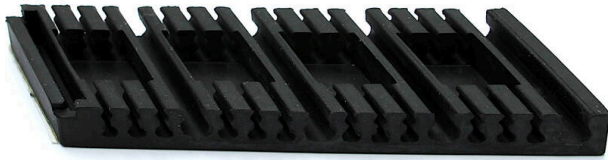

Item Code: 200-391

Self adhesive base

Holds up to 24 splice protectors

Holds 3 mm and 2 mm splice protectors

Black rubber construction

CIBSE TM65 Embodied Carbon: 0.235 kg CO2e

Product Overview

A compact 24 way Splice Holder which provides an effective means to store up to 24 Fusion Splice Protectors. Ideal for use in patch panels or wall enclosures. The holder can be fixed to any flat clean surface using the self adhesive pad on the base.

Product Specifications

Feature	Values
Type of accessory/spare part	Splice Bridge

Standards

Applicable standard	Detail
Directive 2011/65/EU (RoHS II)	Restriction of the Use of Certain Hazardous Substances in Electrical and Electronic Equipment — compliant. Applies within EU member states).
Directive (EU) 2015/863 (RoHS III)	Amending Directive 2011/65/EU to add four phthalates (DEHP, BBP, DBP, DIBP) to Annex II — compliant.
Directive 2008/98/EC (WFD)	Waste Framework Directive — compliant. Implemented in the UK through the Waste (England and Wales) Regulations 2011 (SI 2011 No. 988).
ECHA SCIP Database	Compliant; product does not contain SVHCs (Substances of Very High Concern) as defined under REACH Article 33(1). Submission obligations met under EU REACH and UK REACH.
Regulation (EU) 2019/1021 (POPs)	EU Regulation on Persistent Organic Pollutants — compliant. For Great Britain, compliance is aligned with the Persistent Organic Pollutants (Amendment) (EU Exit)