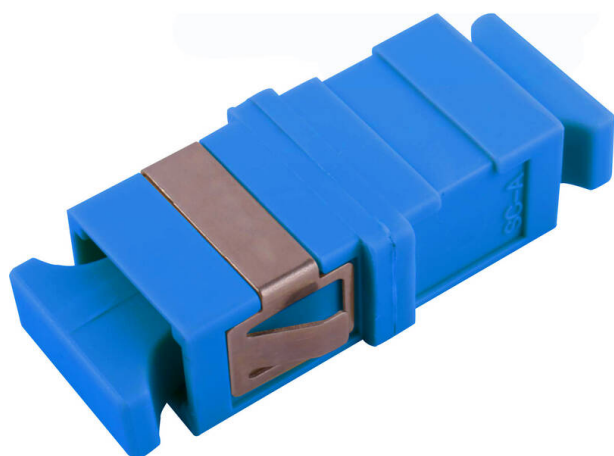

Excel Enbeam SC Simplex OS2 Singlemode Flangeless Adaptor Blue (6-Pack)

Item Code: 200-394-06

excel
without compromise.

✕ 25 Year system warranty

✕ Available in Singlemode & Multimode

✕ Dust Caps Included

✕ SC, LC versions

✕ Flangeless

✕ CIBSE TM65 Embodied Carbon: 0.136 kg CO2e

Product Overview

Excel Enbeam fibre optic flangeless adaptors have been designed to present a range of optic fibre connectors. The flangeless adaptors are constructed to allow fitting in the bulkheads without the need for screws or nuts. The housings are manufactured from a range of plastics and metals selected to provide the optimum performance.

Product Specifications

Feature	Values
Suitable for type of fibre	Single mode
Type of connector connection 1	SC
Type of connector connection 2	SC
Material housing	Plastic
Type of fastening	Engage (snap)
Colour	Blue
APC-type	no

Excel Enbeam SC Simplex OS2 Singlemode Flangeless Adaptor Blue (6-Pack)

Item Code: 200-394-06

Additional specifications

Features	Values
Insertion Loss	< 0.2 dB
Durability (500 Mating)	0.2 dB Max Increase
Operating Temperature	-40°C to +80°C
Retention Force	200 - 600 grams