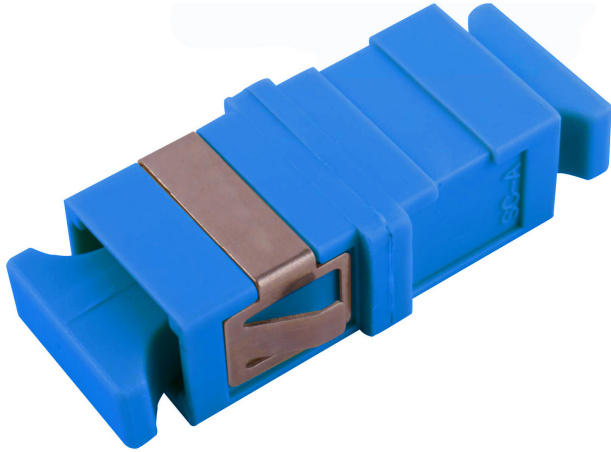

# Excel Enbeam SC Simplex OS2 Singlemode Flangeless Adaptor Blue (6-Pack)

Item Code: 200-394-06

**excel**  
without compromise.

✕ 25 Year system warranty

✕ Available in Singlemode & Multimode

✕ Dust Caps Included

✕ SC, LC versions

✕ Flangeless

✕ CIBSE TM65 Embodied Carbon: 0.136 kg CO2e

## Product Overview

Excel Enbeam fibre optic flangeless adaptors have been designed to present a range of optic fibre connectors. The flangeless adaptors are constructed to allow fitting in the bulkheads without the need for screws or nuts. The housings are manufactured from a range of plastics and metals selected to provide the optimum performance.

## Product Specifications

Feature	Values
Suitable for type of fibre	Single mode
Type of connector connection 1	SC
Type of connector connection 2	SC
Material housing	Plastic
Type of fastening	Engage (snap)
Colour	Blue
APC-type	no