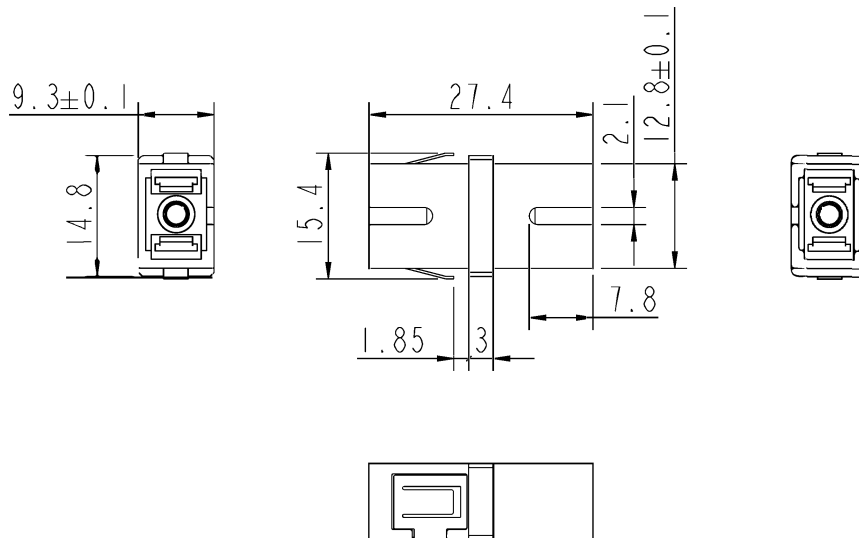

Excel Enbeam SC Simplex OS2 Singlemode Flangeless Adaptor Blue (6-Pack)

Item Code: 200-394-06

Additional specifications

Features	Values
Insertion Loss	< 0.2 dB
Durability (500 Mating)	0.2 dB Max Increase
Operating Temperature	-40°C to +80°C
Retention Force	200 - 600 grams

Product drawing

Standards

Applicable standard	Detail
RoHS-II/-III (2011/65/EU & 2015/863): 2023	Our products, demonstrate full adherence to the regulatory stipulations of the EU Directive 2011/65/EU (RoHS-II) and its corresponding delegated directive 2015/863 (RoHS-III).
IEC 61754-1:2013	Fibre optic interconnecting devices and passive components - Fibre optic connector interfaces - Part 1: General and guidance
WFD: 2023	Compliant to Waste Framework Directive
SCIP: 2023	Compliant - Does Not Contain Substances of Concern In articles as such or in complex objects (Products)