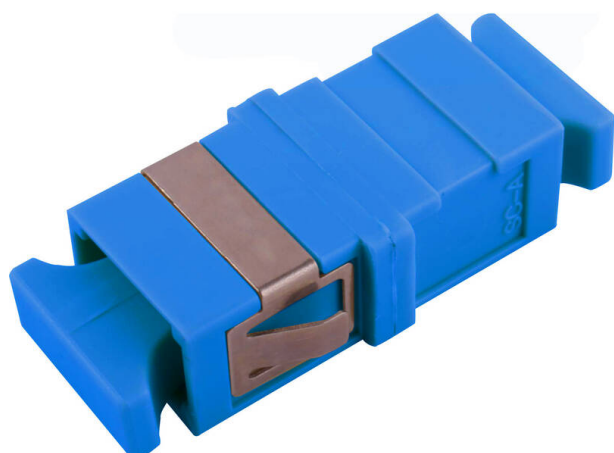

# Excel Enbeam SC Simplex OS2 Singlemode Flangeless Adaptor Blue (6-Pack)

Item Code: 200-394-06

**excel**  
without compromise.

✕ 25 Year system warranty

✕ Available in Singlemode & Multimode

✕ Dust Caps Included

✕ SC, LC versions

✕ Flangeless

✕ CIBSE TM65 Embodied Carbon: 0.136 kg CO2e

## Product Overview

Excel Enbeam fibre optic flangeless adaptors have been designed to present a range of optic fibre connectors. The flangeless adaptors are constructed to allow fitting in the bulkheads without the need for screws or nuts. The housings are manufactured from a range of plastics and metals selected to provide the optimum performance.

## Product Specifications

Feature	Values
Suitable for type of fibre	Single mode
Type of connector connection 1	SC
Type of connector connection 2	SC
Material housing	Plastic
Type of fastening	Engage (snap)
Colour	Blue
APC-type	no