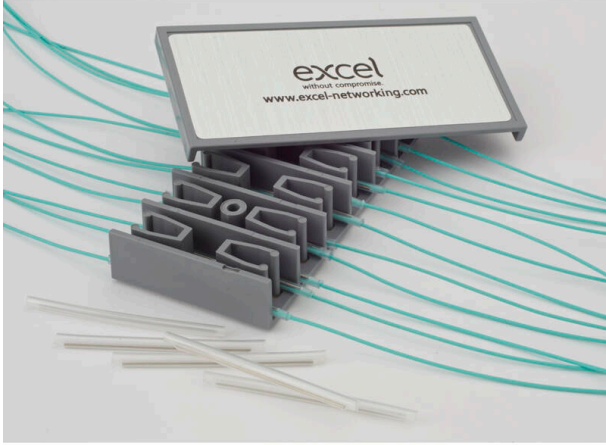

Excel Enbeam 48 Way Splice Holder

Item Code: 200-396

✕ Dimensions: Width 87 mm x Depth 40 mm x Height 15 mm

✕ Intended for use with 2 mm x 45 mm splice protectors. (part number 200-397)

✕ Splice holder with Lid

✕ Holds up to 48 2 mm Splice Protectors

✕ Can be stacked

✕ Ideal for High Density installations

✕ CIBSE TM65 Embodied Carbon: 0.171 kg CO2e

Product Overview

The Excel Fibre Splice Holde, is a high quality plastic housing with easy place / lift off lid. The unit is designed for up to 48no 2 mm Splice Protectors..

The unit can be used in any enclosure and has a self-adhesive fixing pad on the base, making it perfect for both horizontal and vertical fitting.

Product Specifications

| Feature | Values |
|------------------------------|---------------|
| Type of accessory/spare part | Splice Holder |