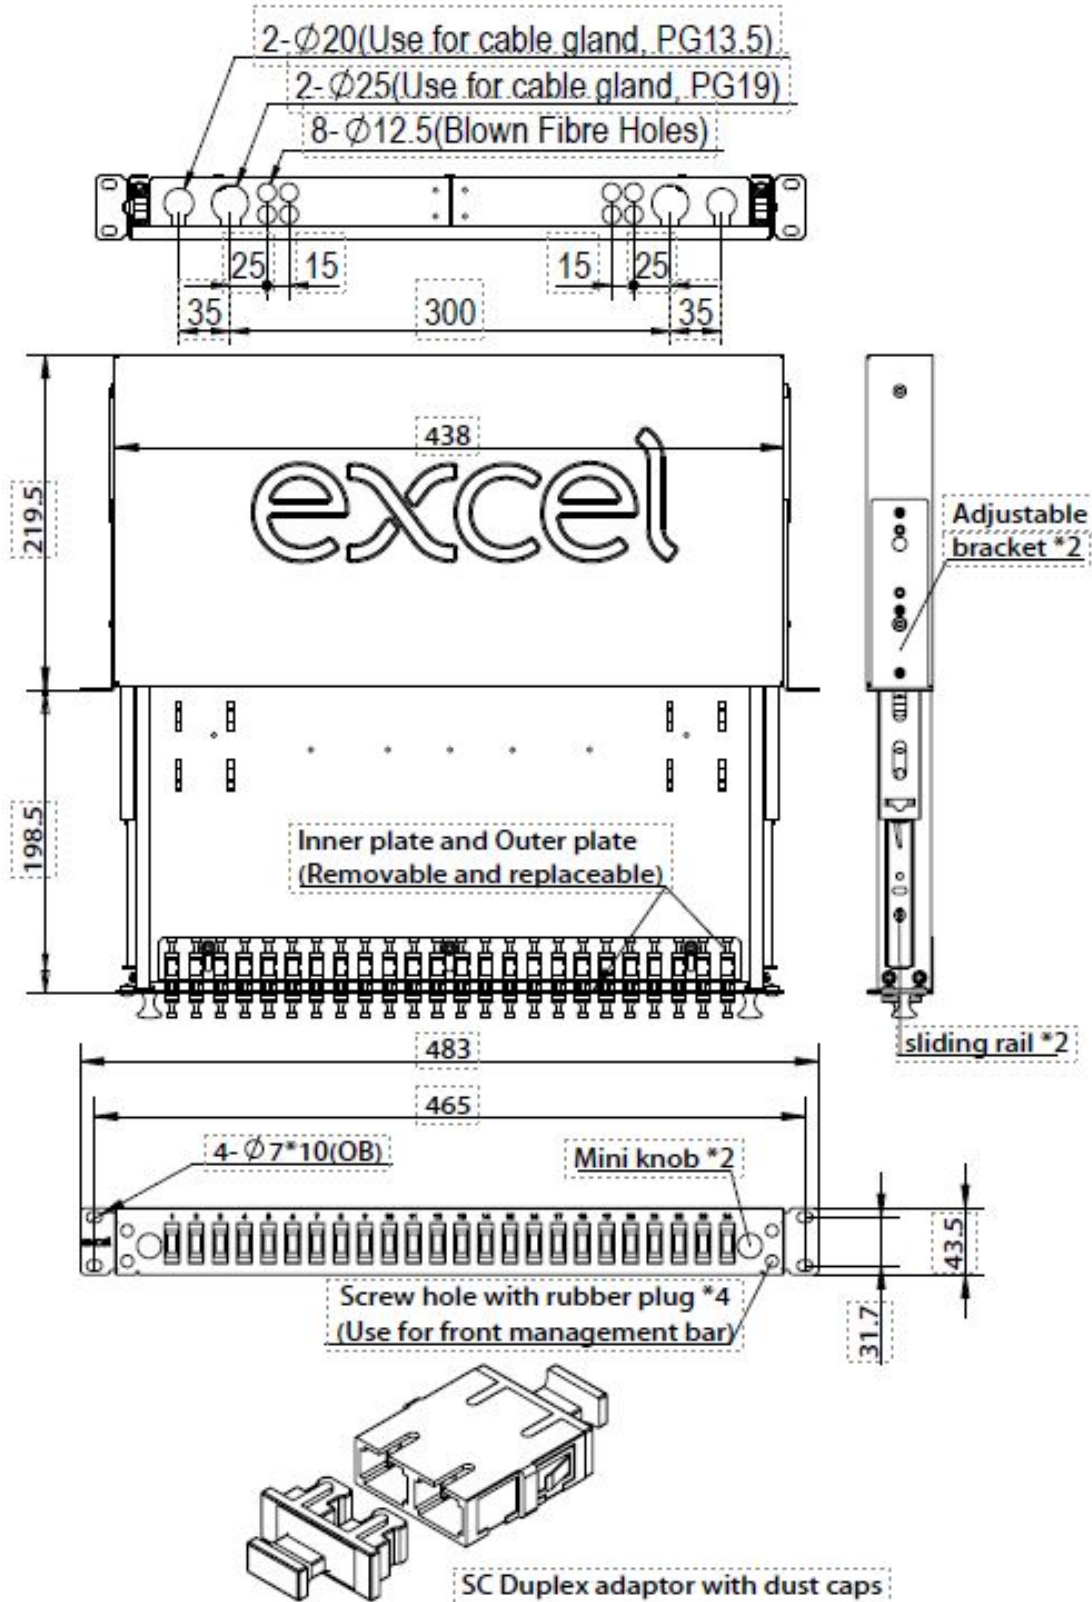

Excel Enbeam 24 Way Multimode Fibre Optic Panel 4 SC Duplex (8 Fibre) Beige

Part Code: 200-401

sales@excel-networking.com
excel-networking.com

Product drawings

Excel Enbeam 24 Way Multimode Fibre Optic Panel 4 SC Duplex (8 Fibre) Beige

Part Code: 200-401

sales@excel-networking.com
excel-networking.com

Excel Enbeam 24 Way Multimode Fibre Optic Panel 4 SC Duplex (8 Fibre) Beige

Part Code: 200-401

sales@excel-networking.com
excel-networking.com