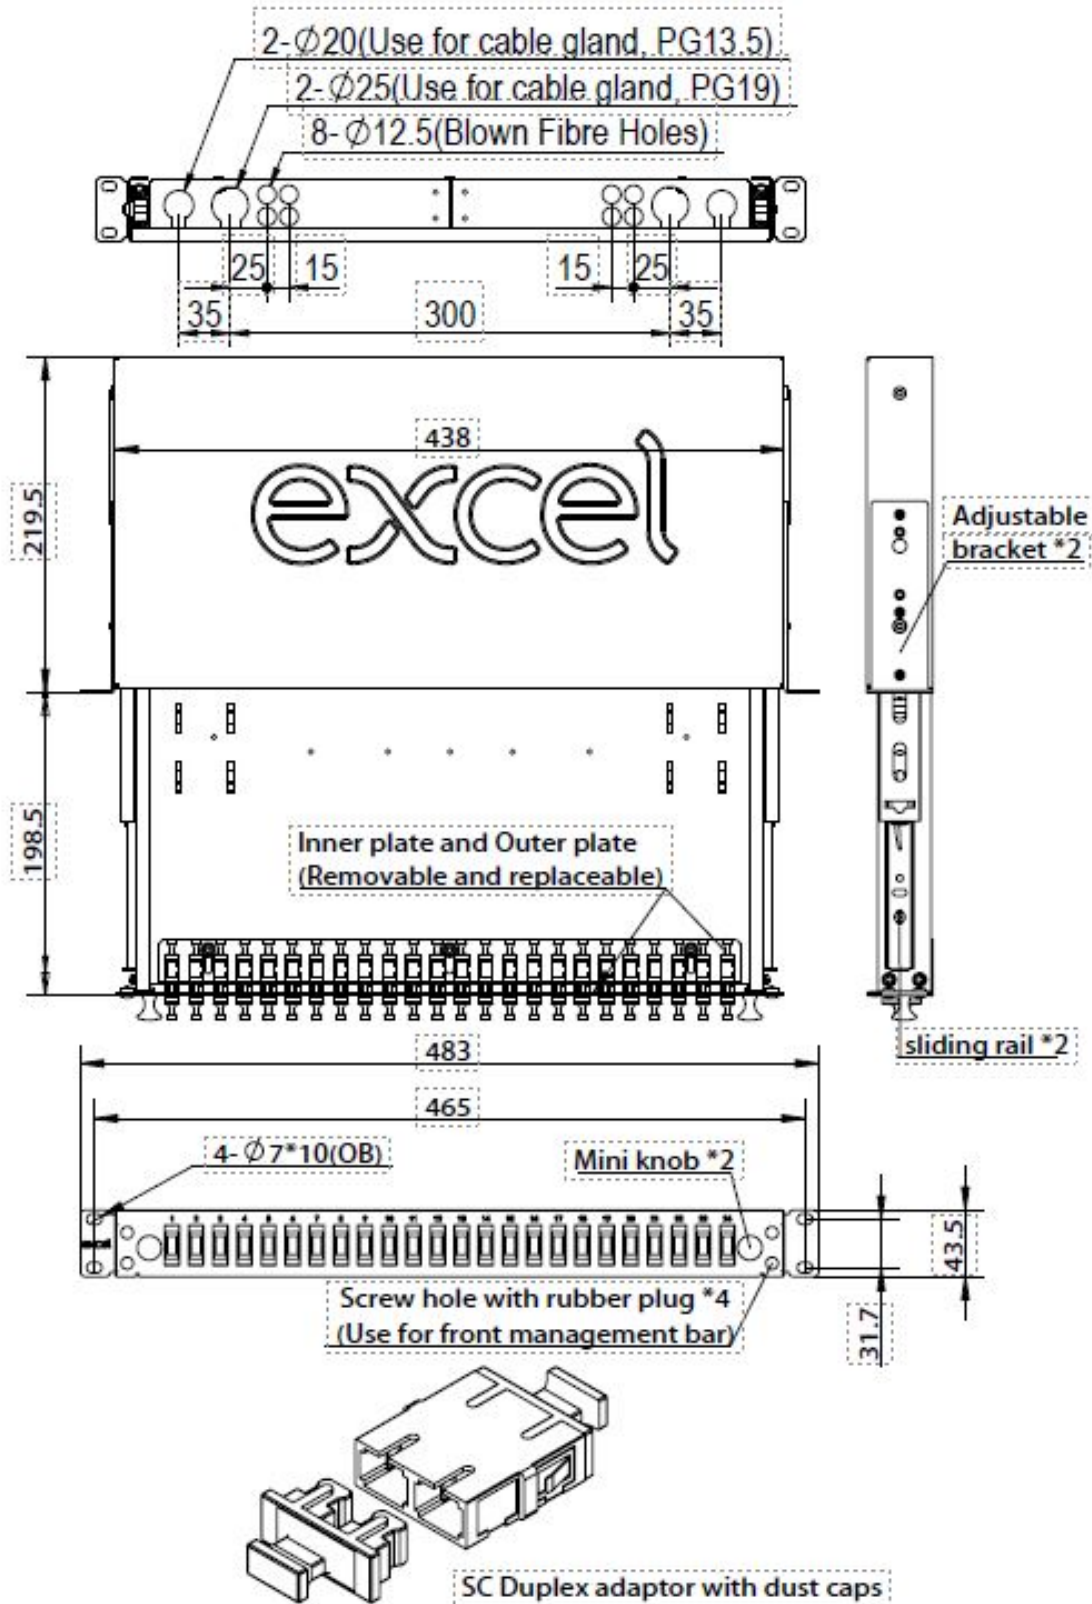

Excel Enbeam 24 Way Multimode Fibre Optic Panel 6 SC Duplex (12 Fibre) Beige

Part Code: 200-405

sales@excel-networking.com
excel-networking.com

Product drawings

Excel Enbeam 24 Way Multimode Fibre Optic Panel 6 SC Duplex (12 Fibre) Beige

Part Code: 200-405

sales@excel-networking.com
excel-networking.com

Excel Enbeam 24 Way Multimode Fibre Optic Panel 6 SC Duplex (12 Fibre) Beige

Part Code: 200-405

sales@excel-networking.com
excel-networking.com