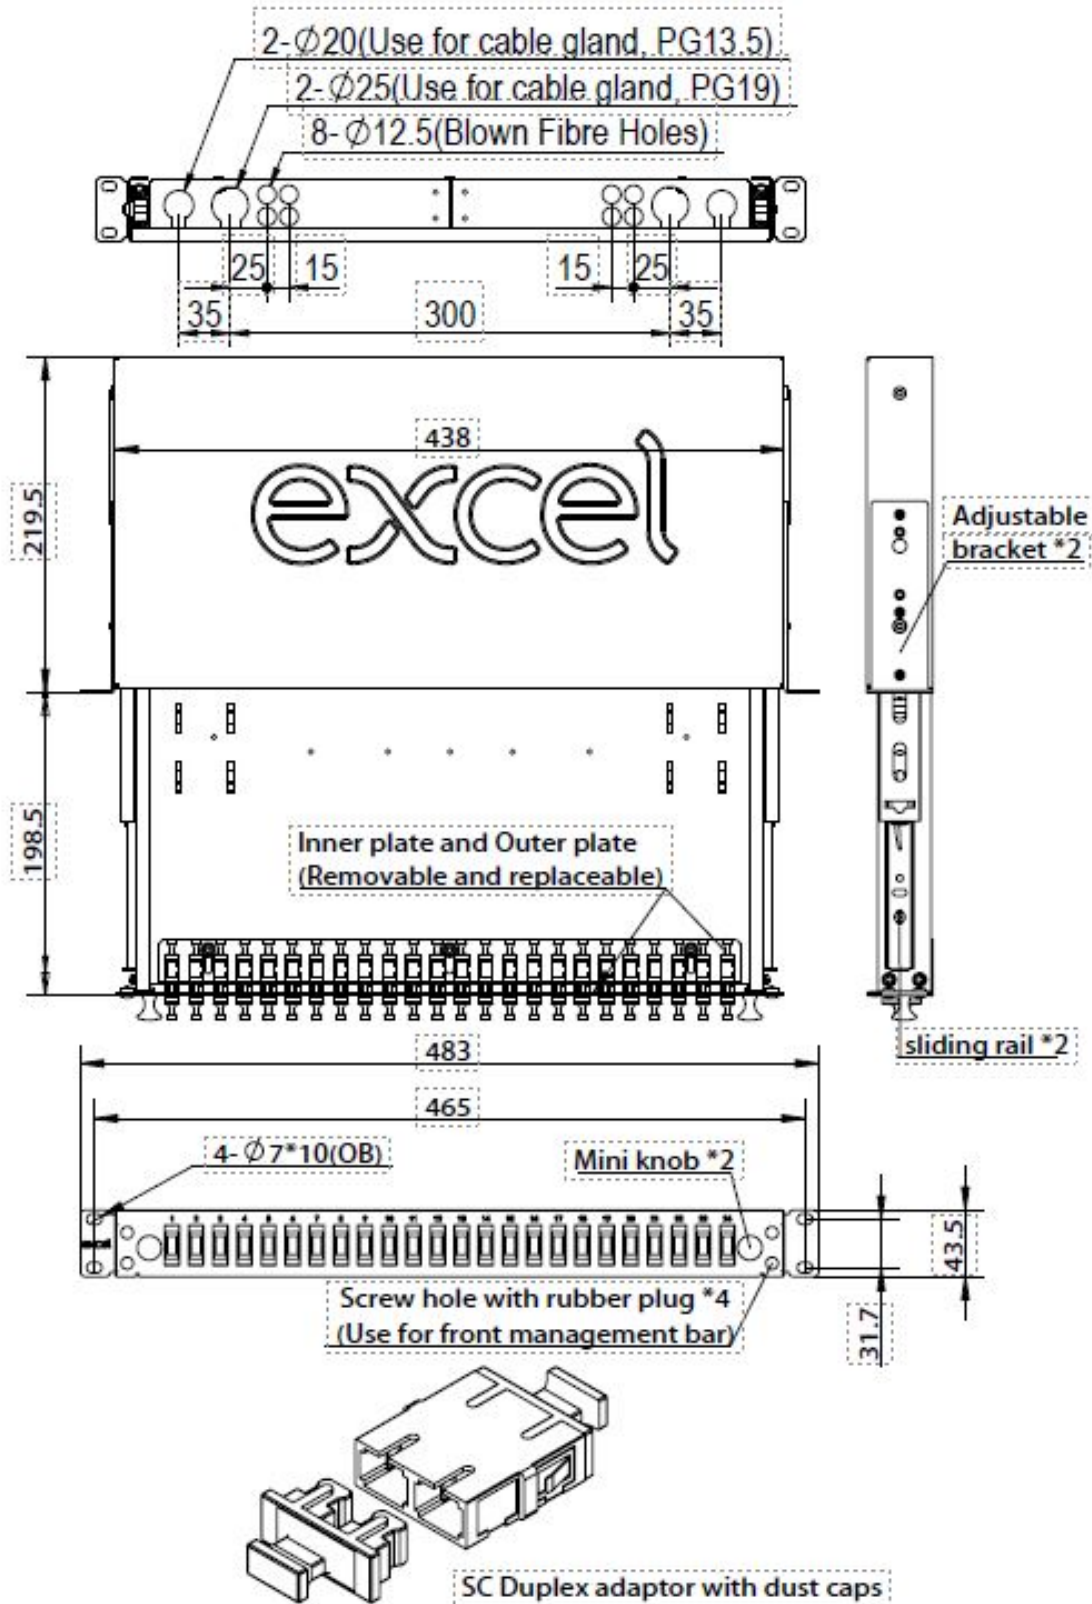

Excel Enbeam 24 Way Multimode Fibre Optic Panel 8 SC Duplex (16 Fibre) Beige

Part Code: 200-406

sales@excel-networking.com
excel-networking.com

Excel Enbeam 24 Way Multimode Fibre Optic Panel 8 SC Duplex (16 Fibre) Beige

Part Code: 200-406

sales@excel-networking.com
excel-networking.com

Part Code Table

Part Code	Description
200-401	Excel Enbeam 24 Way Multimode Fibre Optic Panel 4 SC Duplex (8 Fibre) Beige
200-405	Excel Enbeam 24 Way Multimode Fibre Optic Panel 6 SC Duplex (12 Fibre) Beige
200-406	Excel Enbeam 24 Way Multimode Fibre Optic Panel 8 SC Duplex (16 Fibre) Beige
200-407	Excel Enbeam 24 Way Multimode Fibre Optic Panel 12 SC Duplex (24 Fibre) Beige
200-408	Excel Enbeam 24 Way Multimode Fibre Optic Panel 24 SC Duplex (48 Fibre) Beige
200-411	Excel Enbeam 24 Way Singlemode Fibre Optic Panel 24 SC Duplex (48 Fibre) Blue
200-480	Excel Enbeam 24 Way Singlemode Fibre Optic Panel 4 SC Duplex (8 Fibre) Blue
200-481	Excel Enbeam 24 Way Singlemode Fibre Optic Panel 6 SC Duplex (12 Fibre) Blue
200-482	Excel Enbeam 24 Way Singlemode Fibre Optic Panel 8 SC Duplex (16 Fibre) Blue
200-483	Excel Enbeam 24 Way Singlemode Fibre Optic Panel 12 SC Duplex (24 Fibre) Blue
203-530	Excel Enbeam 24 Way Multimode Fibre Optic Panel 12 SC Duplex (24 Fibre) Aqua
203-532	Excel Enbeam 24 Way Multimode Fibre Optic Panel 24 SC Duplex (48 Fibre) Aqua
204-530	Excel Enbeam 24 Way Multimode Fibre Optic Panel 12 SC Duplex (24 Fibre) Violet
204-532	Excel Enbeam 24 Way Multimode Fibre Optic Panel 24 SC Duplex (48 Fibre) Violet