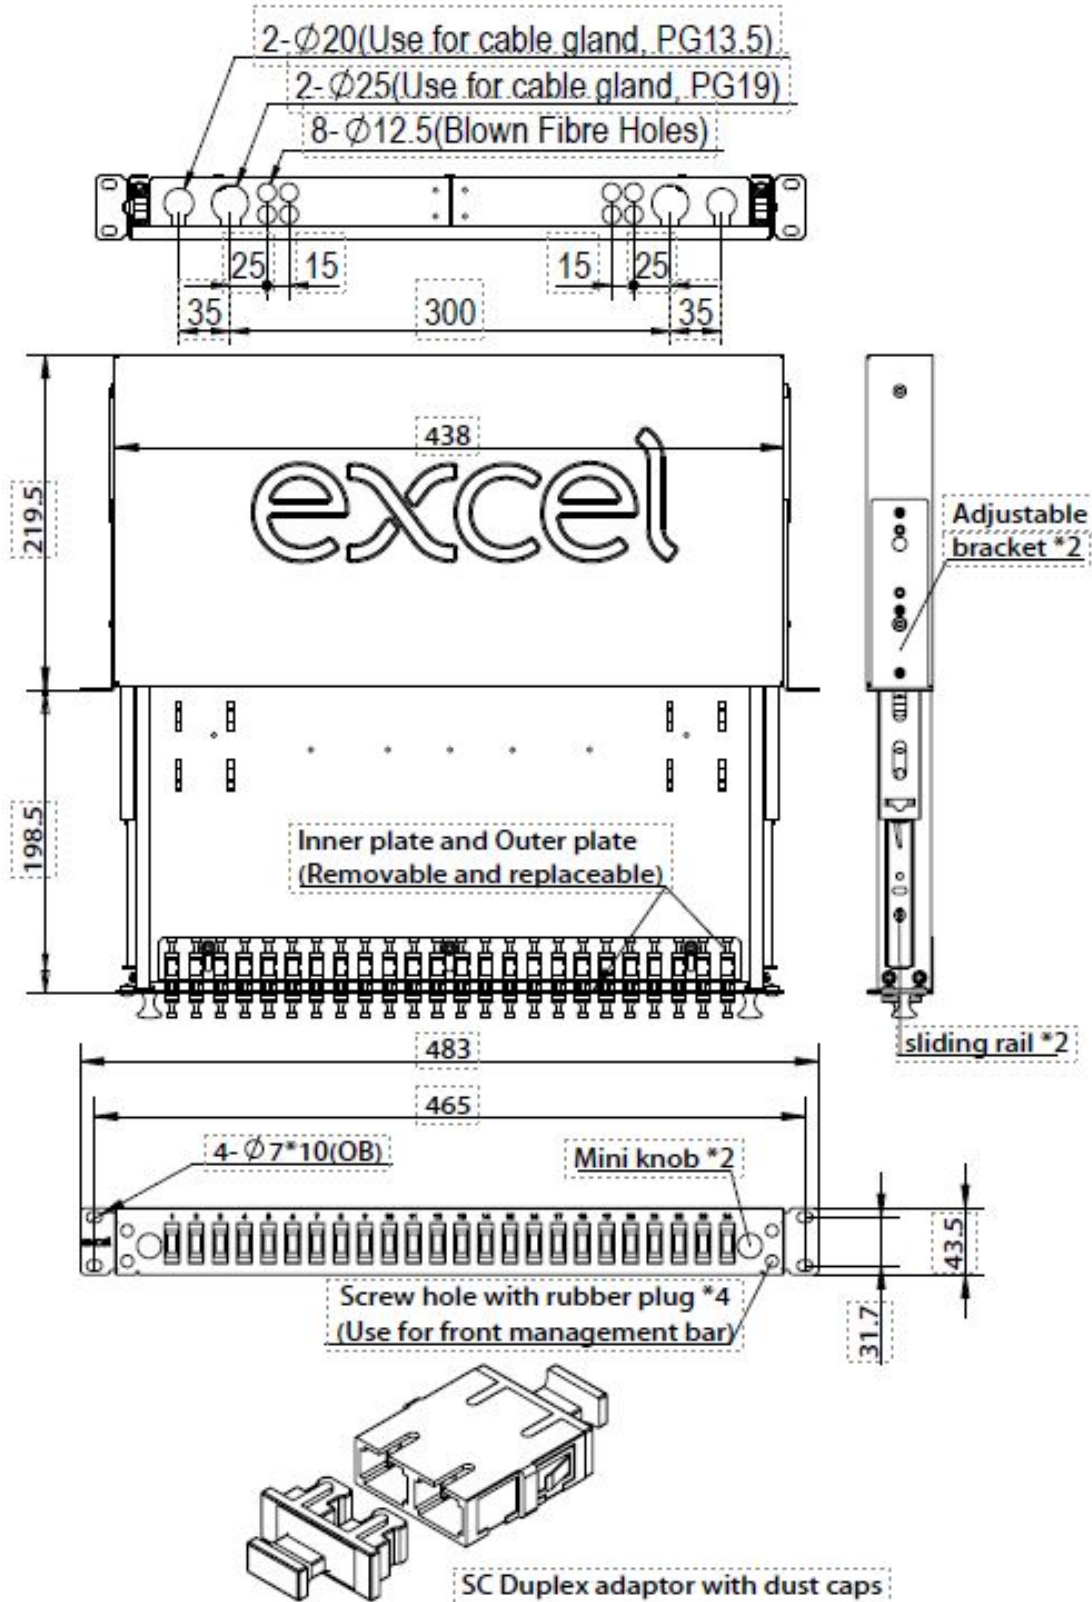

Excel Enbeam 24 Way Multimode Fibre Optic Panel 12 SC Duplex (24 Fibre) Beige

Part Code: 200-407

sales@excel-networking.com
excel-networking.com

Product drawings

Excel Enbeam 24 Way Multimode Fibre Optic Panel 12 SC Duplex (24 Fibre) Beige

Part Code: 200-407

sales@excel-networking.com
excel-networking.com

Excel Enbeam 24 Way Multimode Fibre Optic Panel 12 SC Duplex (24 Fibre) Beige

Part Code: 200-407

sales@excel-networking.com
excel-networking.com