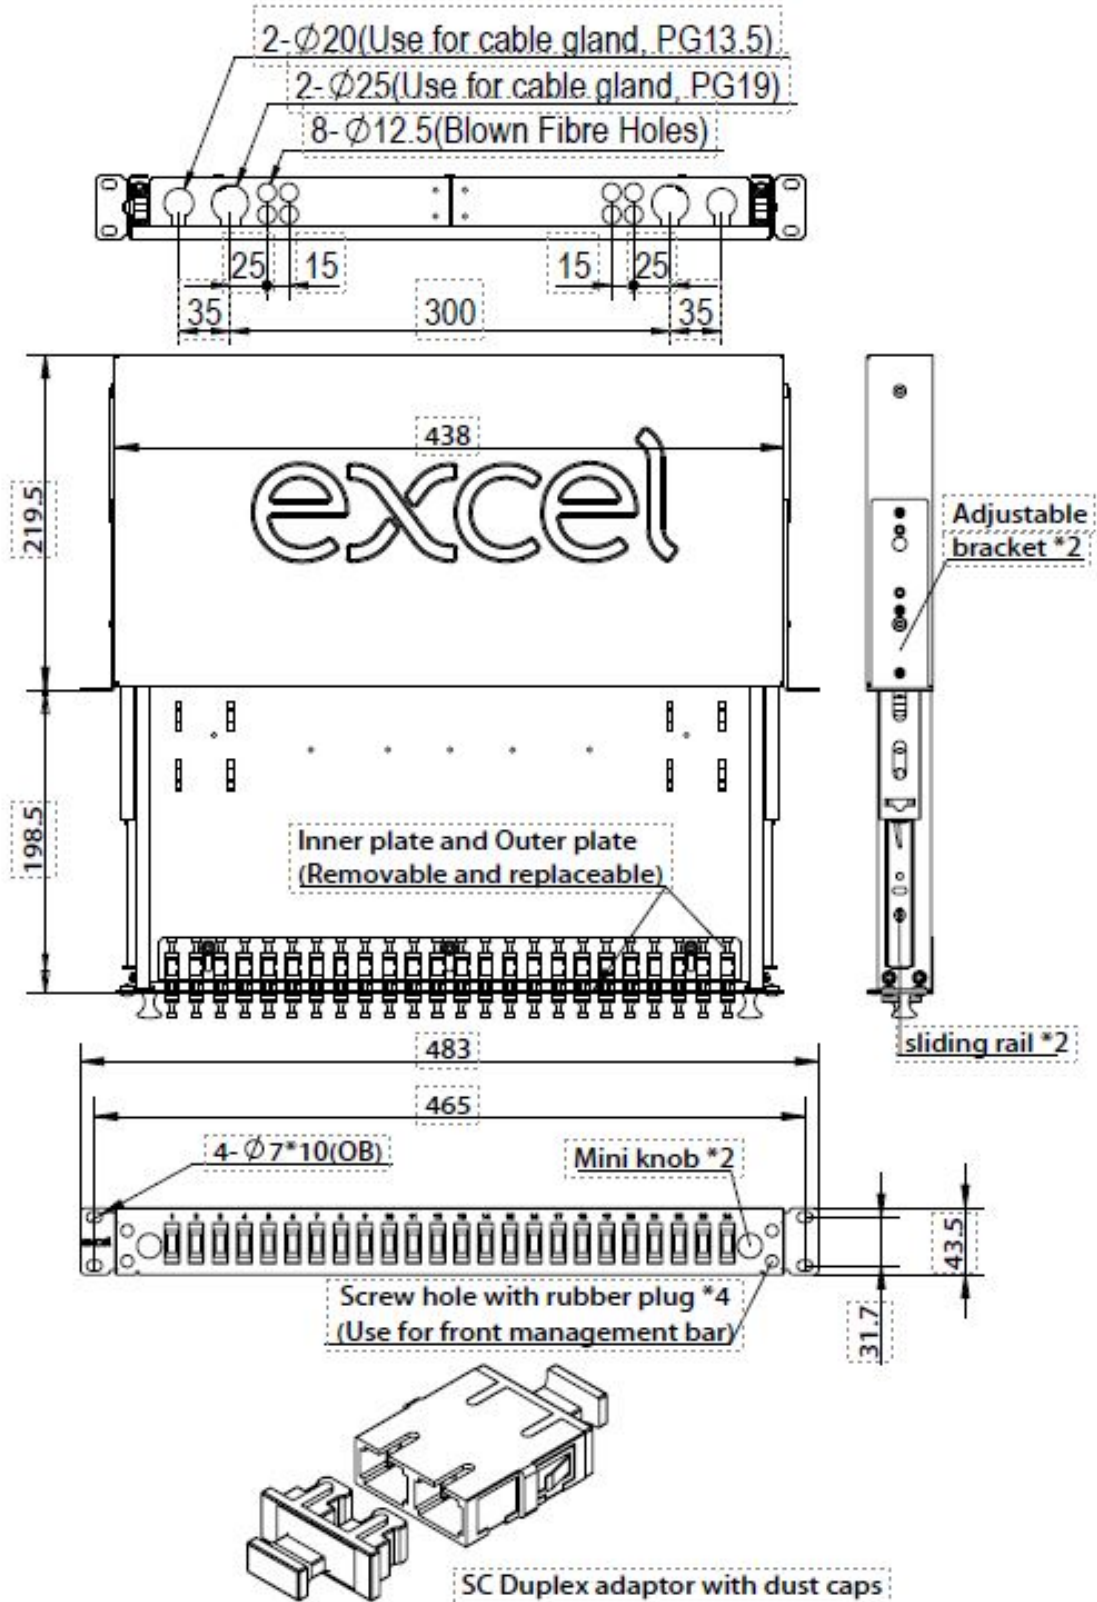

Excel Enbeam 24 Way Multimode Fibre Optic Panel 24 SC
Duplex (48 Fibre) Beige

Part Code: 200-408

sales@excel-networking.com
excel-networking.com

Product drawings

Excel Enbeam 24 Way Multimode Fibre Optic Panel 24 SC Duplex (48 Fibre) Beige

Part Code: 200-408

sales@excel-networking.com
excel-networking.com

Excel Enbeam 24 Way Multimode Fibre Optic Panel 24 SC Duplex (48 Fibre) Beige

Part Code: 200-408

sales@excel-networking.com
excel-networking.com