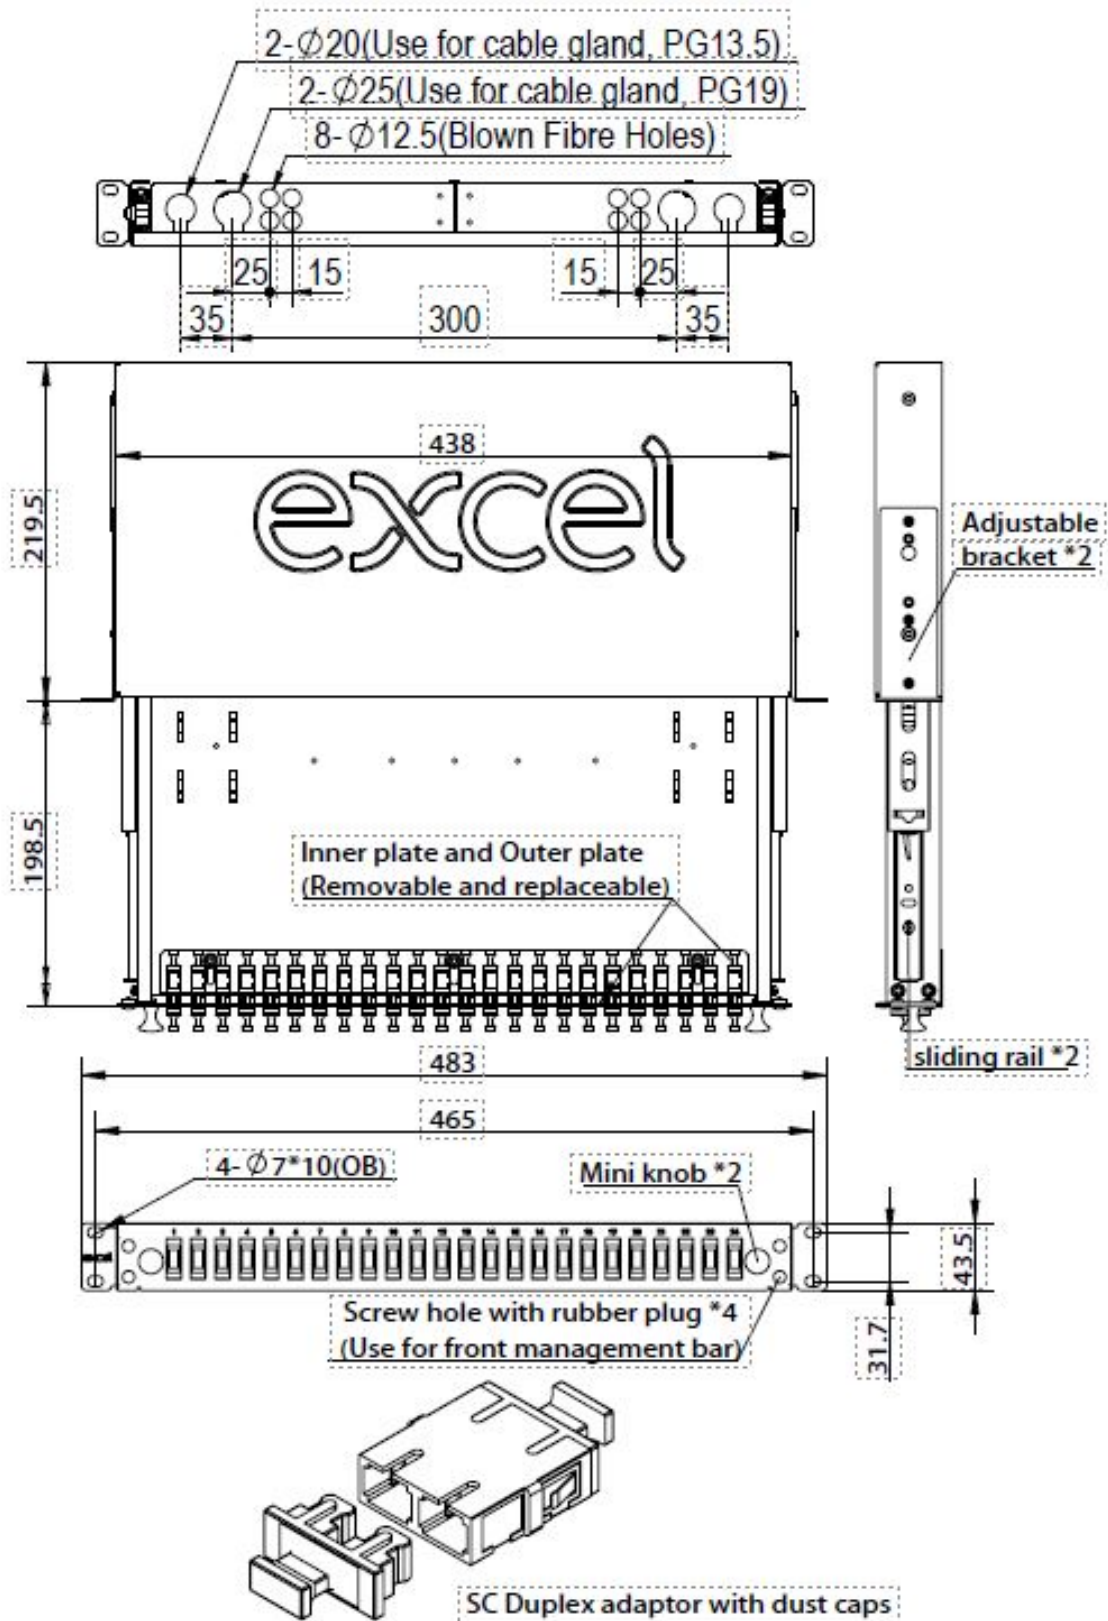

Excel Enbeam 24 Way Multimode Fibre Optic Panel 24 SC Duplex (48 Fibre) Beige

Item Code: 200-408

Excel Enbeam 24 Way Multimode Fibre Optic Panel 24 SC Duplex (48 Fibre) Beige

Item Code: 200-408

Part Number Table

Part Number	Description
200-401	Excel Enbeam 24 Way Multimode Fibre Optic Panel 4 SC Duplex (8 Fibre) Beige
200-405	Excel Enbeam 24 Way Multimode Fibre Optic Panel 6 SC Duplex (12 Fibre) Beige
200-406	Excel Enbeam 24 Way Multimode Fibre Optic Panel 8 SC Duplex (16 Fibre) Beige
200-407	Excel Enbeam 24 Way Multimode Fibre Optic Panel 12 SC Duplex (24 Fibre) Beige
200-408	Excel Enbeam 24 Way Multimode Fibre Optic Panel 24 SC Duplex (48 Fibre) Beige
200-411	Excel Enbeam 24 Way Singlemode Fibre Optic Panel 24 SC Duplex (48 Fibre) Blue
200-480	Excel Enbeam 24 Way Singlemode Fibre Optic Panel 4 SC Duplex (8 Fibre) Blue
200-481	Excel Enbeam 24 Way Singlemode Fibre Optic Panel 6 SC Duplex (12 Fibre) Blue
200-482	Excel Enbeam 24 Way Singlemode Fibre Optic Panel 8 SC Duplex (16 Fibre) Blue
200-483	Excel Enbeam 24 Way Singlemode Fibre Optic Panel 12 SC Duplex (24 Fibre) Blue
203-530	Excel Enbeam 24 Way Multimode Fibre Optic Panel 12 SC Duplex (24 Fibre) Aqua
203-532	Excel Enbeam 24 Way Multimode Fibre Optic Panel 24 SC Duplex (48 Fibre) Aqua
204-530	Excel Enbeam 24 Way Multimode Fibre Optic Panel 12 SC Duplex (24 Fibre) Violet
204-532	Excel Enbeam 24 Way Multimode Fibre Optic Panel 24 SC Duplex (48 Fibre) Violet

Excel is a world class premium performing end to end infrastructure solution designed, Manufactured, supported and delivered without compromise.

Contact us at sales@excel-networking.com

E&OE. Excel is a registered trade name of Mayflex Holdings Ltd.