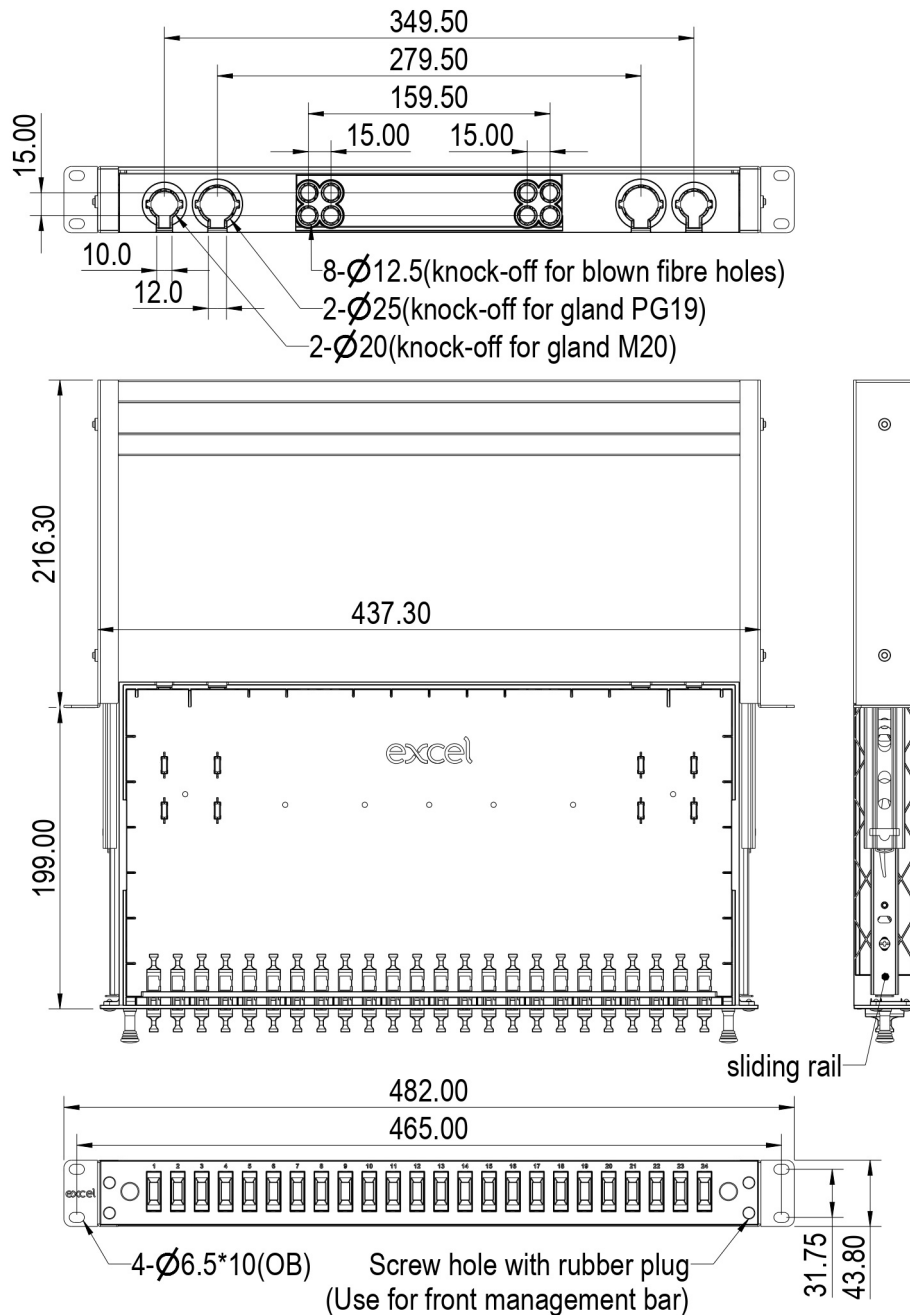

Excel Enbeam 24 Way Multimode Fibre Optic Panel 24 SC Duplex (48 Fibre) Beige

Part Code: 200-408-PL

sales@excel-networking.com
excel-networking.com

Cable Entry 20 mm	2
Cable Entry 25 mm	2
Material	ABS and cold rolled steel
Material Thickness	1.2 mm
Material Coating	Powder coating
RoHs Compliant Adaptor	Yes
Designed in accordance with	ISO/IEC 11801, IEC60304, IEC61754, TIA/EIA 568.D

Included accessories

Accessories	Quantity
Cable Gland (PG 13.5)	1
Cable Gland (PG 19)	1
Nylon cable tie	7
Adjustable cable tie	4
24 Position splice holder	1 to 3 Dependant on fibre count
Label holder (210 x 9.2 mm)	2
Mounting twist tie	4
Cage nuts and screws	1 pack

Excel Enbeam 24 Way Multimode Fibre Optic Panel 24 SC Duplex (48 Fibre) Beige

Part Code: 200-408-PL

sales@excel-networking.com
excel-networking.com

Product drawing