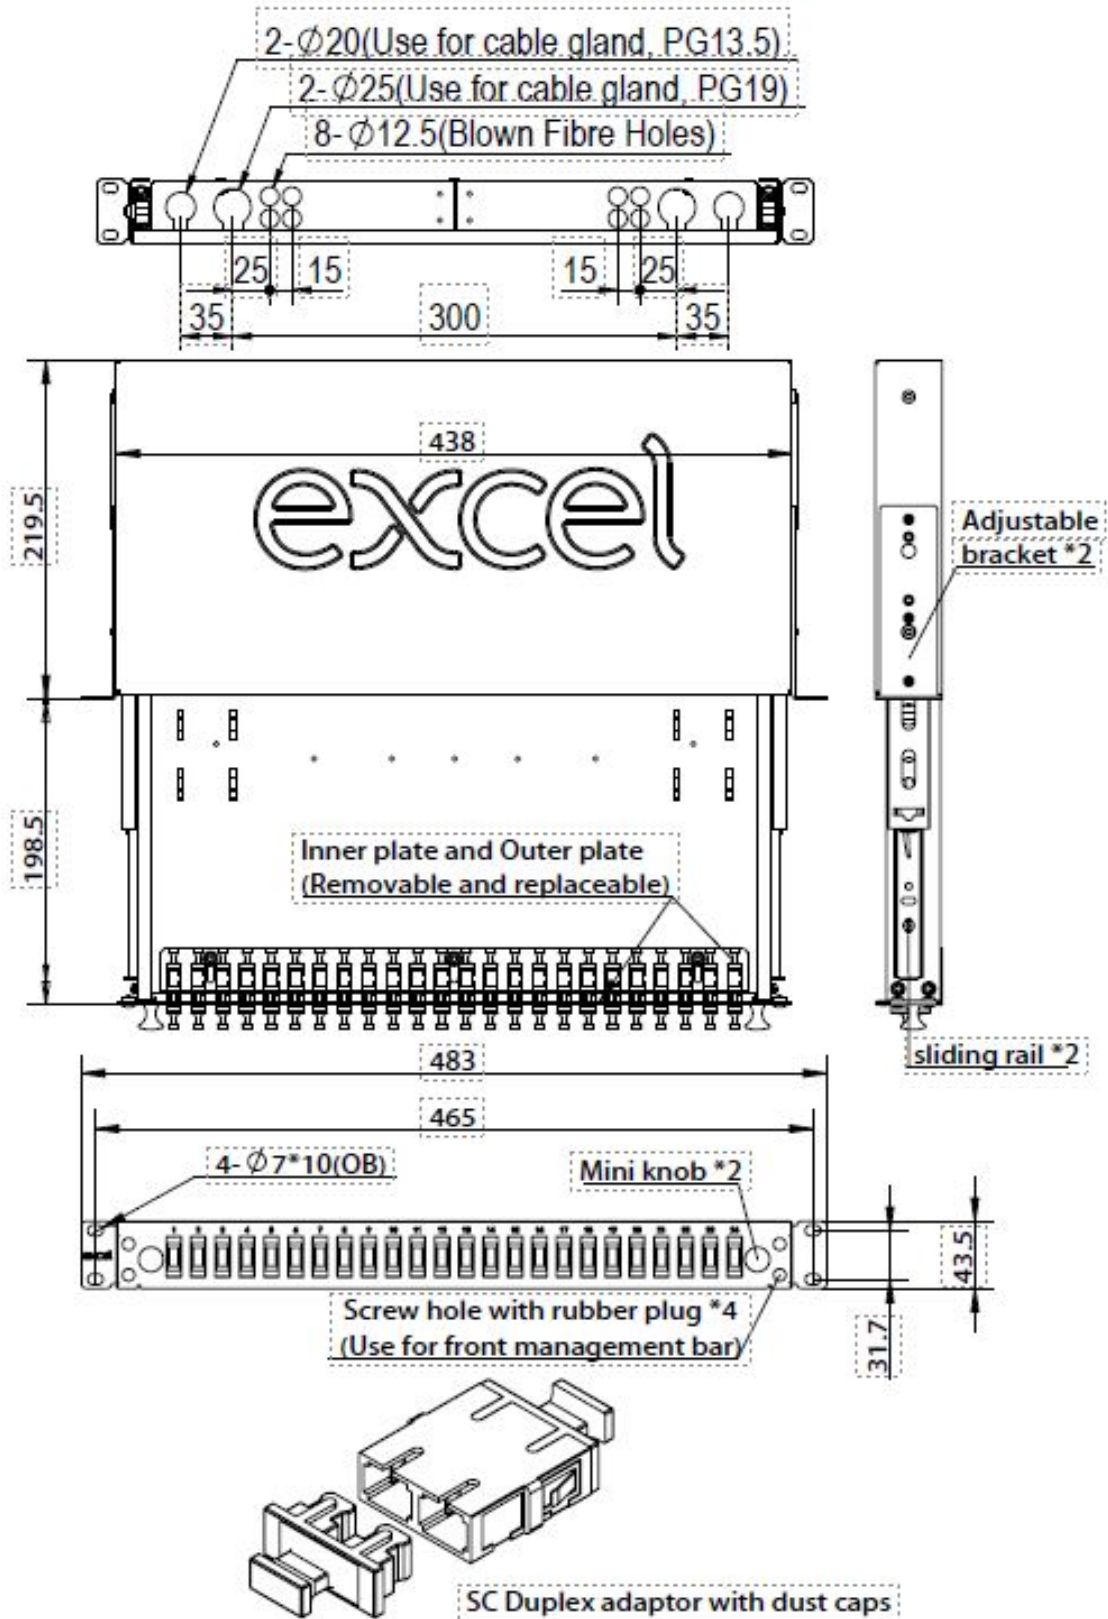

Included accessories

Accessories	Quantity
Cable Gland (PG 13.5)	1
Cable Gland(PG 19)	1
Nylon cable tie	7
Adjustable cable tie	4

Excel Enbeam 24 Way Singlemode Fibre Optic Panel
24 SC Duplex (48 Fibre) Blue

Item Code: 200-411

24 Position splice holder	1 to 3 Dependant on fibre count
Label holder (210 x 9.2 mm)	2
Mounting twist tie	4
Cage nuts and screws	1 pack

Excel Enbeam 24 Way Singlemode Fibre Optic Panel
24 SC Duplex (48 Fibre) Blue

Item Code: 200-411

Product drawings

Excel Enbeam 24 Way Singlemode Fibre Optic Panel
24 SC Duplex (48 Fibre) Blue

Item Code: 200-411

Excel Enbeam 24 Way Singlemode Fibre Optic Panel 24 SC Duplex (48 Fibre) Blue