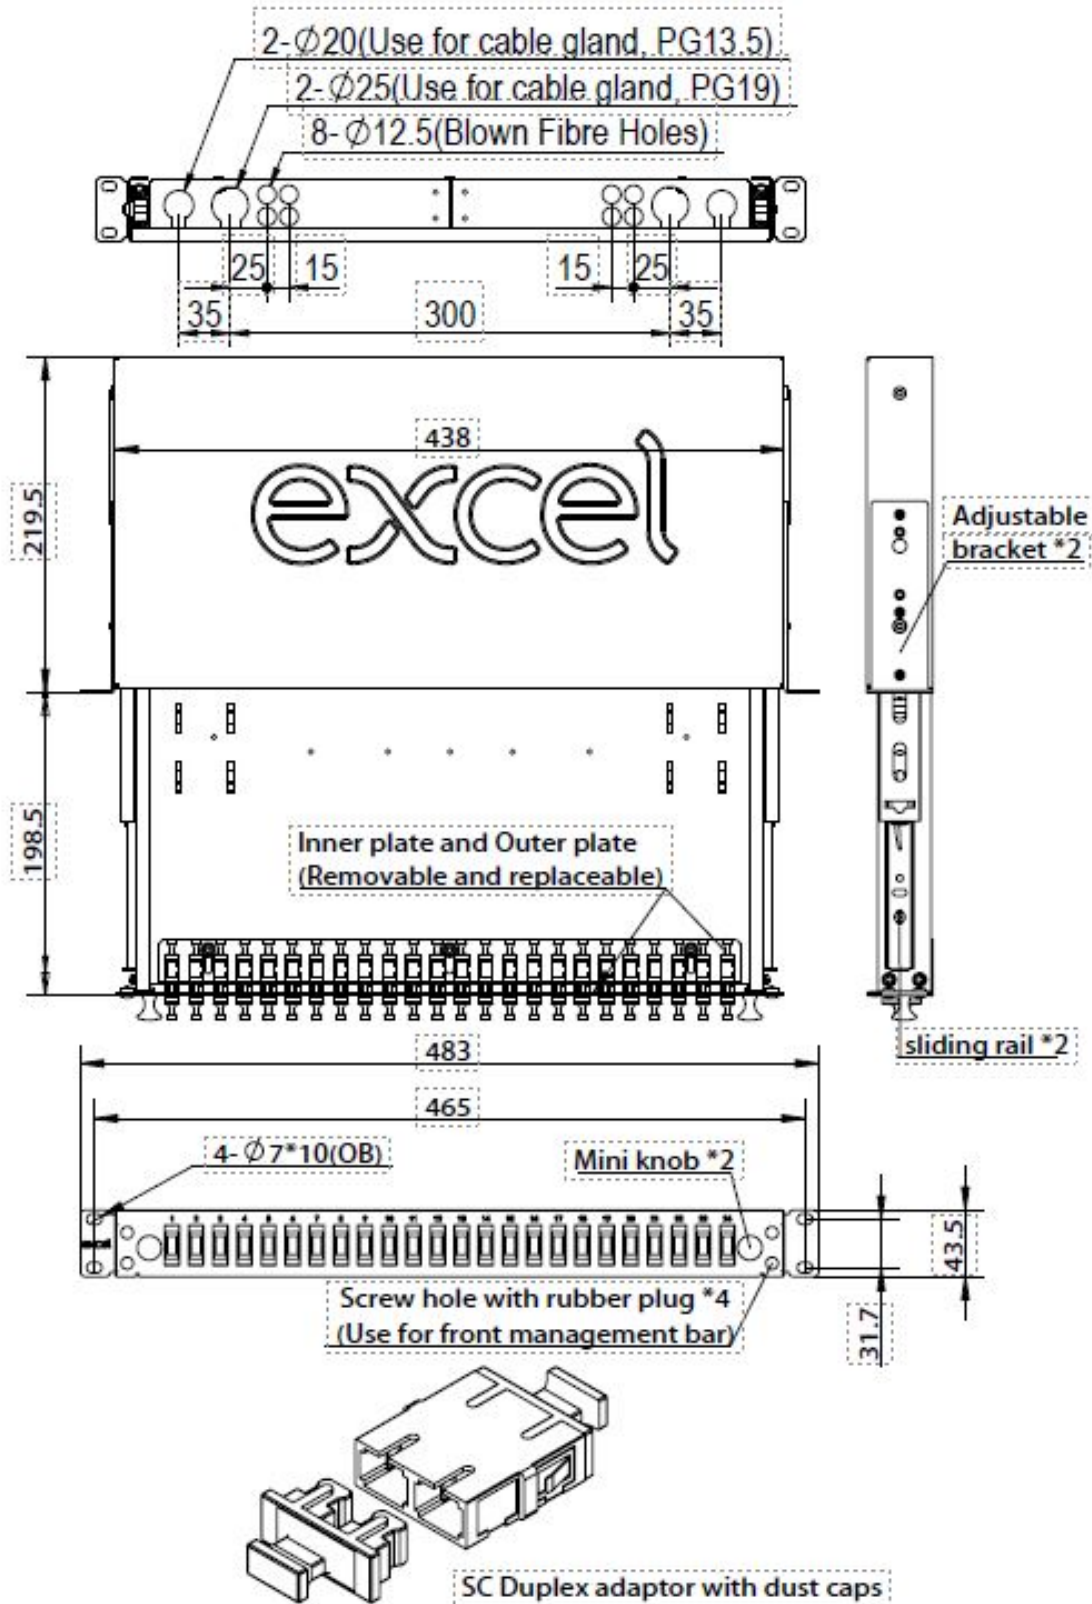

Excel Enbeam 24 Way Singlemode Fibre Optic Panel 24 SC  
Duplex (48 Fibre) Blue

Part Code: 200-411

sales@excel-networking.com  
excel-networking.com

Product drawings

# Excel Enbeam 24 Way Singlemode Fibre Optic Panel 24 SC Duplex (48 Fibre) Blue

Part Code: 200-411

sales@excel-networking.com  
excel-networking.com