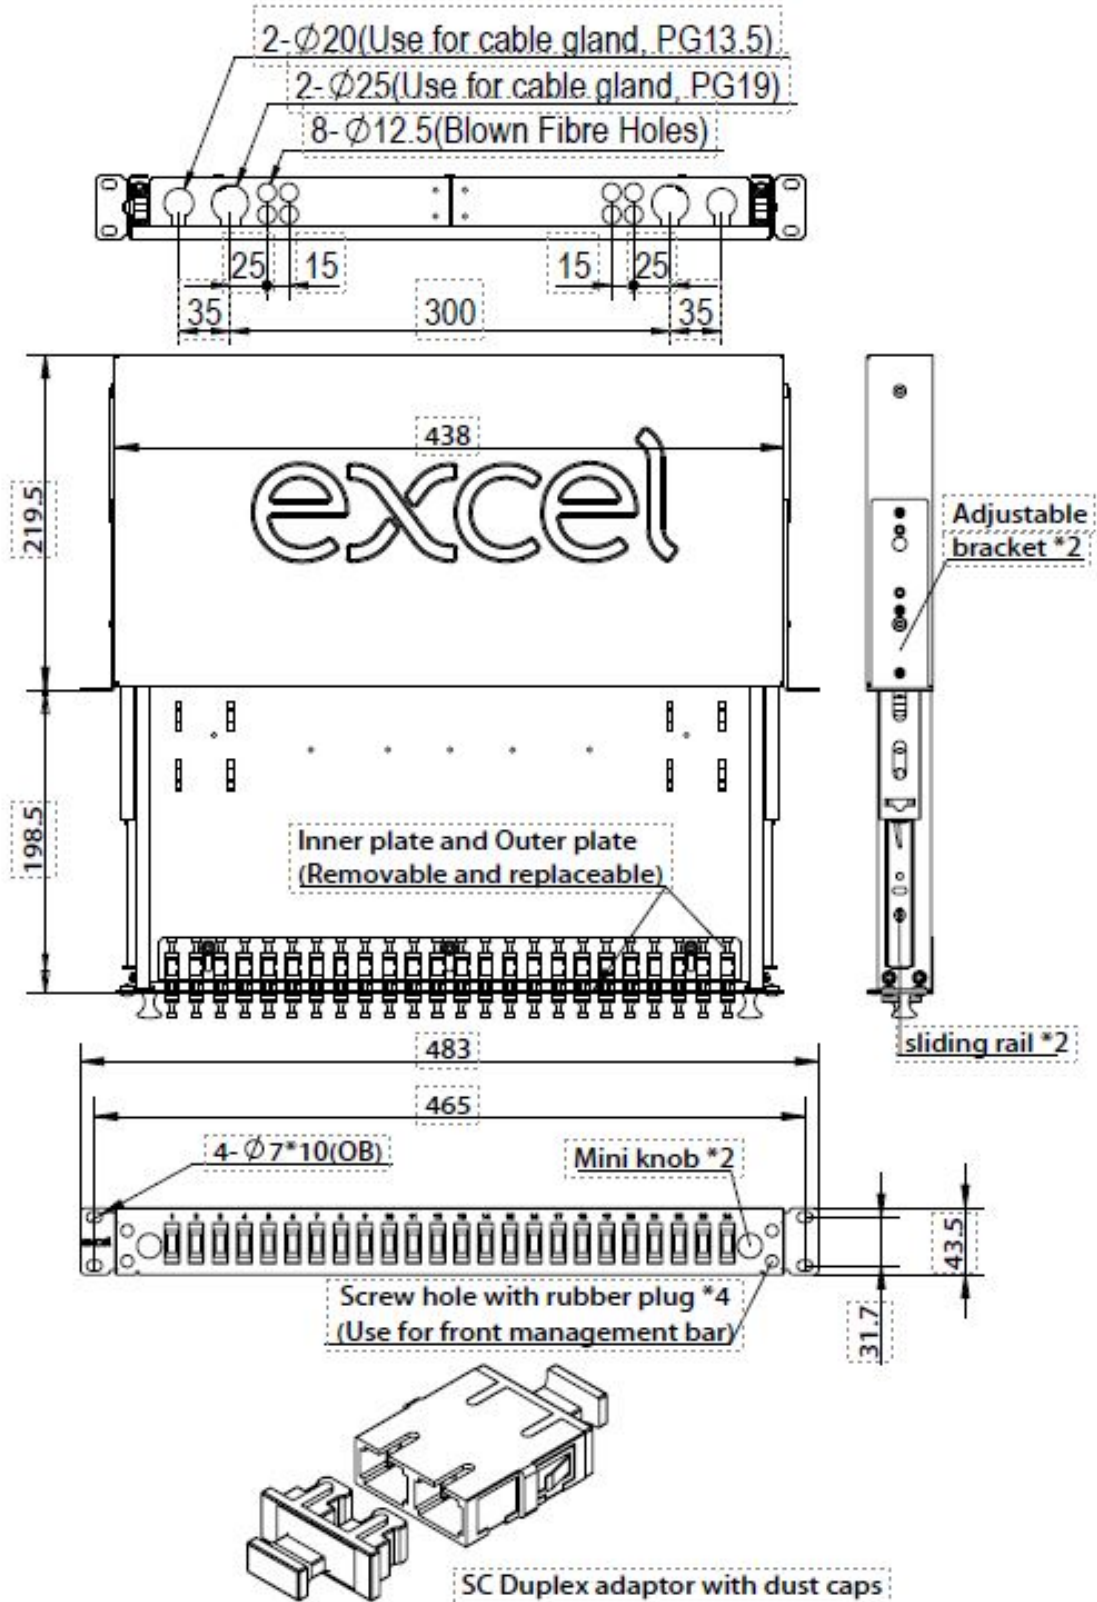

Excel Enbeam 24 Way Singlemode Fibre Optic Panel 24 SC Duplex (48 Fibre) Blue

Part Code: 200-411

sales@excel-networking.com
excel-networking.com

Product drawings

Excel Enbeam 24 Way Singlemode Fibre Optic Panel 24 SC Duplex (48 Fibre) Blue

Part Code: 200-411

sales@excel-networking.com
excel-networking.com

Excel Enbeam 24 Way Singlemode Fibre Optic Panel 24 SC Duplex (48 Fibre) Blue

Part Code: 200-411

sales@excel-networking.com
excel-networking.com