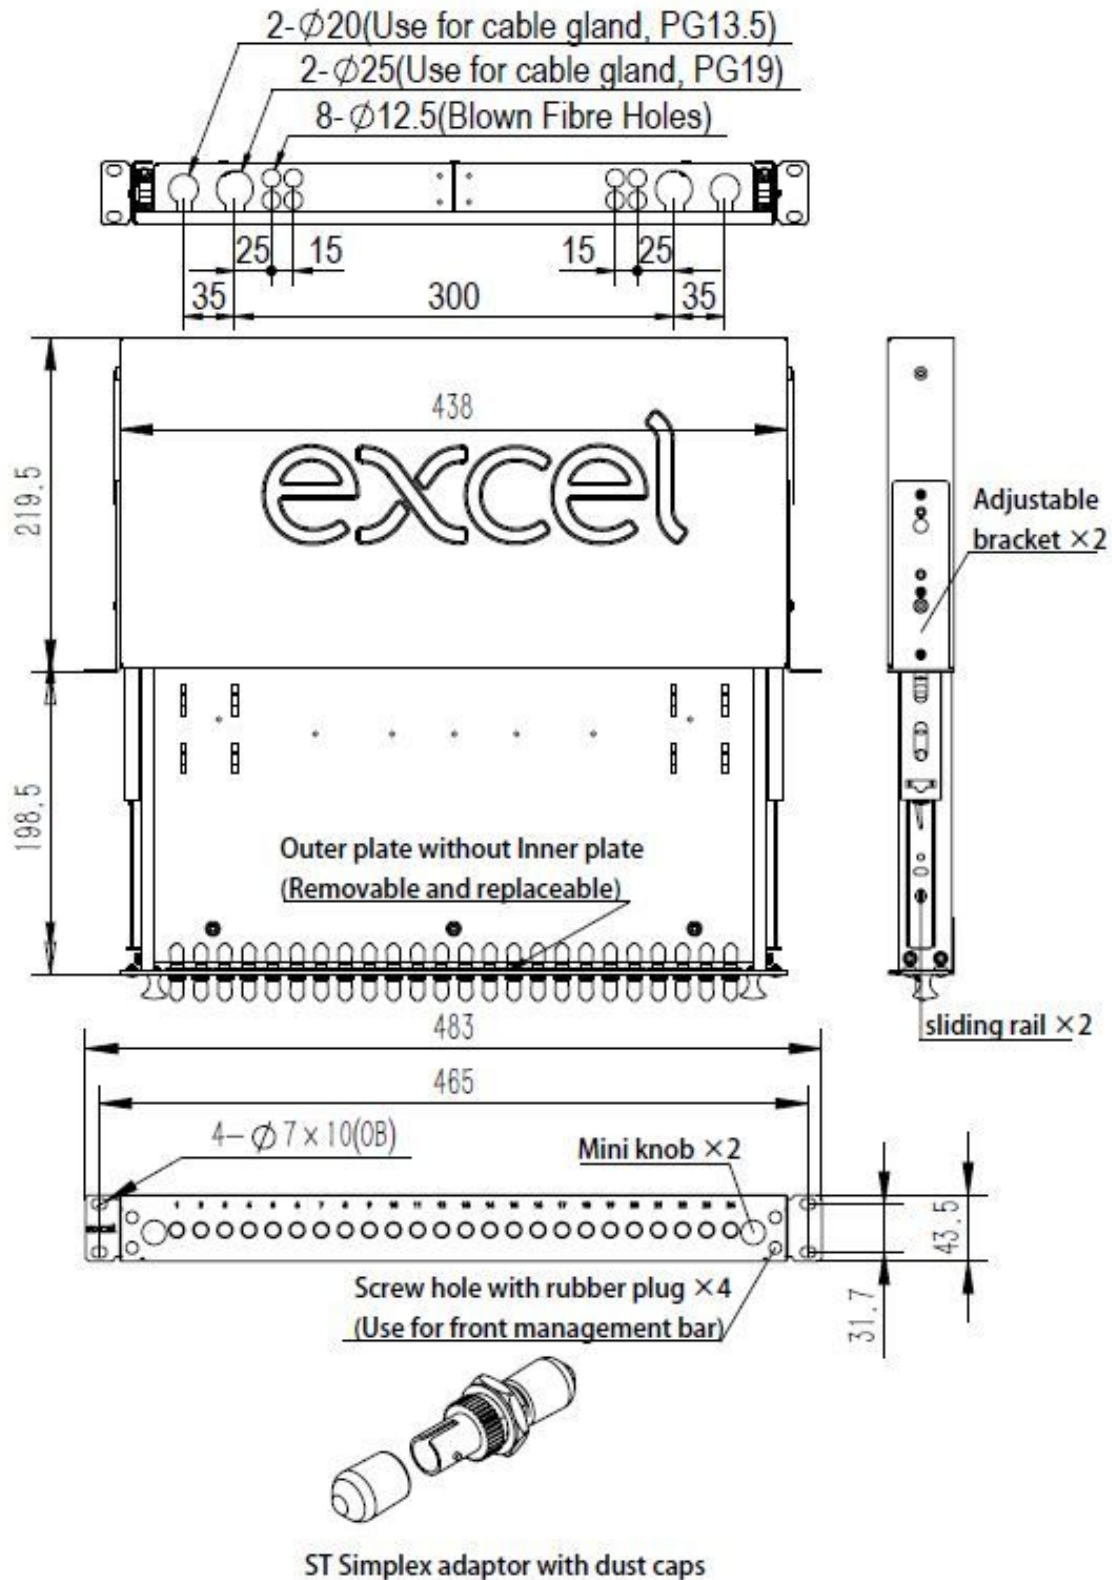

Excel Enbeam 24 Way Singlemode OS2 Fibre Optic Panel 4 ST Simplex (4 Fibre)

Part Code: 200-427

sales@excel-networking.com
excel-networking.com

Excel Enbeam 24 Way Singlemode OS2 Fibre Optic Panel 4 ST Simplex (4 Fibre)

Part Code: 200-427

sales@excel-networking.com
excel-networking.com

Standards

Applicable standard	Detail
Directive 2008/98/EC (WFD)	Waste Framework Directive — compliant. Implemented in the UK through the Waste (England and Wales) Regulations 2011 (SI 2011 No. 988).
ECHA SCIP Database	Compliant; product does not contain SVHCs (Substances of Very High Concern) as defined under REACH Article 33(1). Submission obligations met under EU REACH and UK REACH.
Regulation (EU) 2019/1021 (POPs)	EU Regulation on Persistent Organic Pollutants — compliant. For Great Britain, compliance is aligned with the Persistent Organic Pollutants (Amendment) (EU Exit) Regulations 2020 (SI 2020 No. 1355).
Directive 2011/65/EU (RoHS II)	Restriction of the Use of Certain Hazardous Substances in Electrical and Electronic Equipment — compliant. Applies within EU member states).
Directive (EU) 2015/863 (RoHS III)	Amending Directive 2011/65/EU to add four phthalates (DEHP, BBP, DBP, DIBP) to Annex II — compliant.
UK SI 2012 No. 3032	The Restriction of the Use of Certain Hazardous Substances in Electrical and Electronic Equipment Regulations 2012 (UK RoHS) — compliant for Great Britain. Retained EU law, as amended by the Product Safety and Metrology (Amendment etc.) (EU Exit) Regulations 2019.

Part Code Table

Part Code	Description
200-377	Excel Enbeam 24 Way Multimode OM2 Fibre Optic Panel 4 ST (4 Fibre)
200-378	Excel Enbeam 24 Way Multimode OM2 Fibre Optic Panel 8 ST (8 Fibre)
200-379	Excel Enbeam 24 Way Multimode OM2 Fibre Optic Panel 12 ST (12 Fibre)