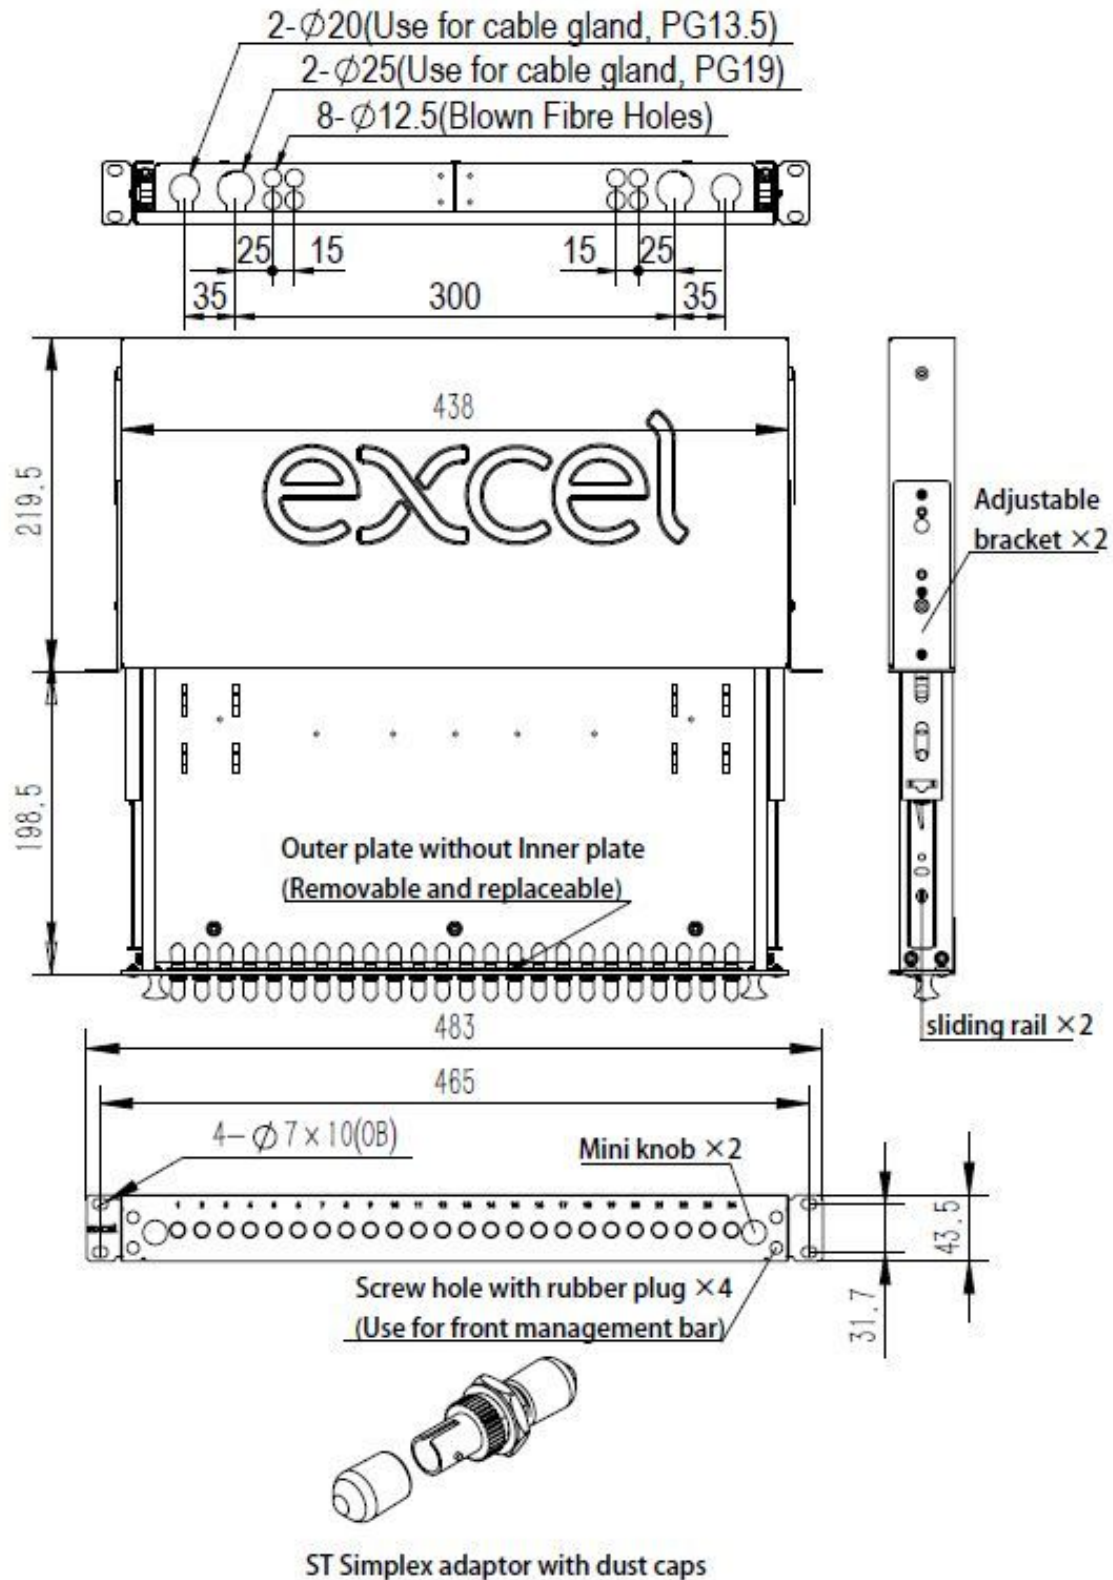

Excel Enbeam 24 Way Singlemode OS2 Fibre Optic Panel 4 ST Simplex (4 Fibre)

Part Code: 200-427

sales@excel-networking.com
excel-networking.com