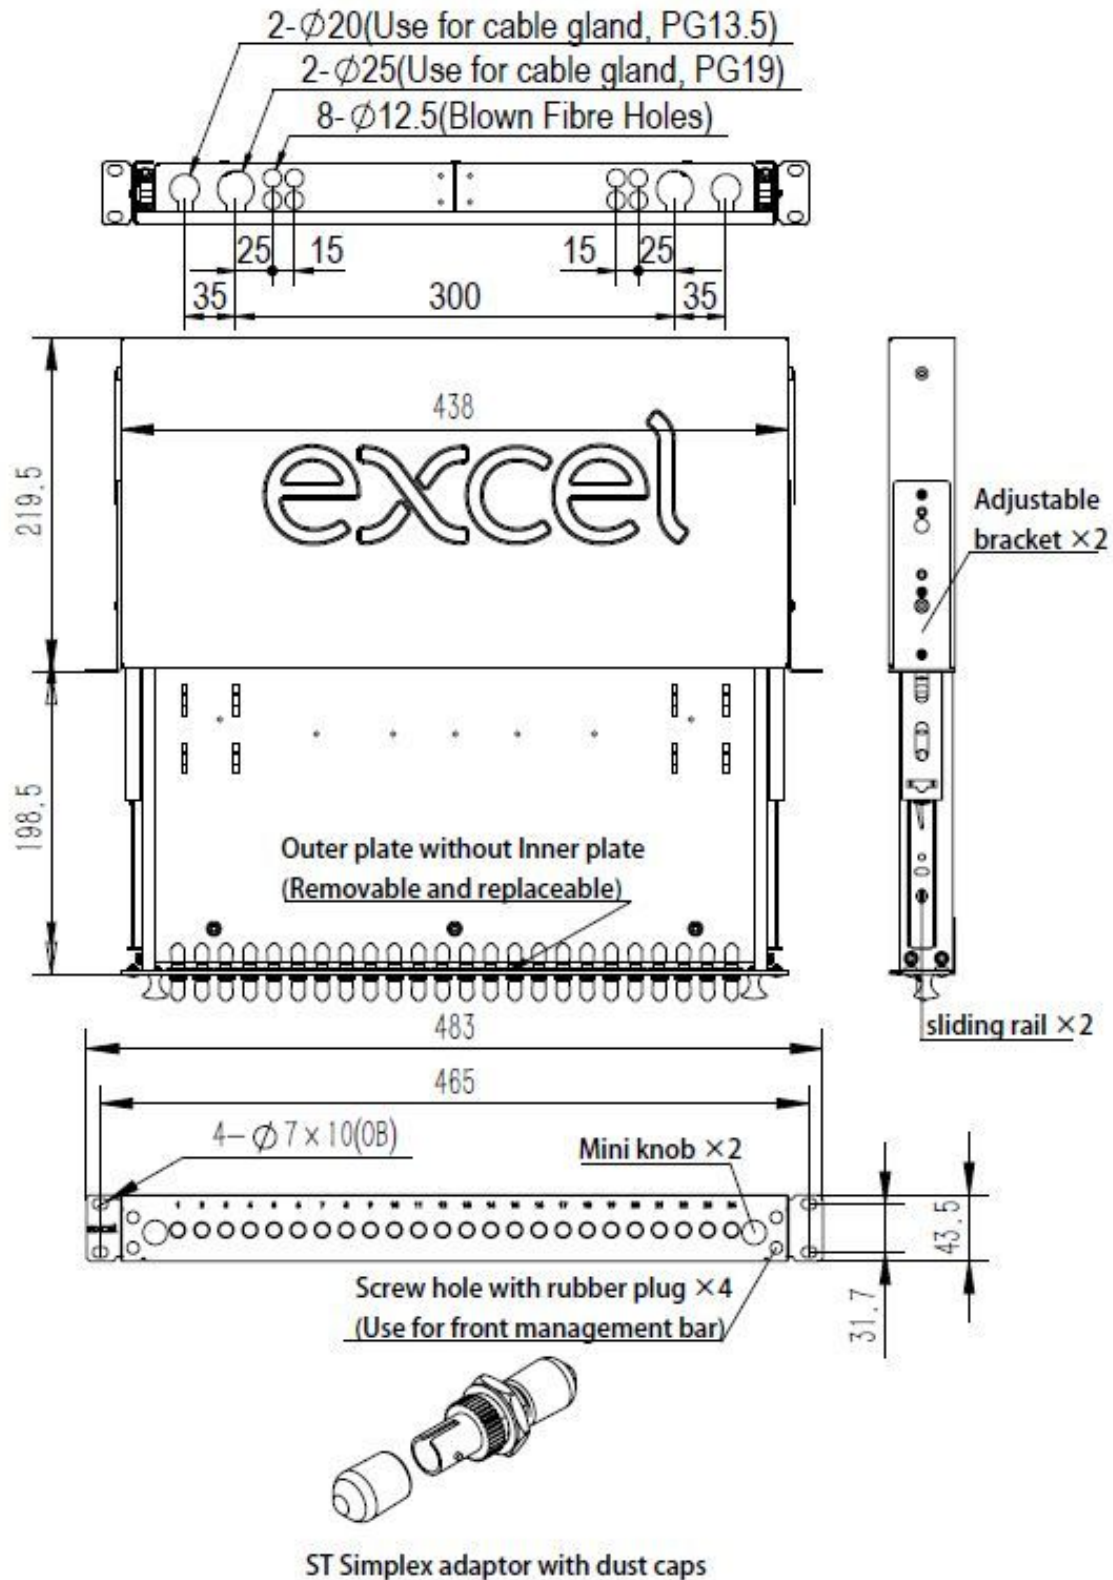

Excel Enbeam 24 Way Singlemode OS2 Fibre Optic Panel 12 ST Simplex (12 Fibre)

Part Code: 200-429

sales@excel-networking.com
excel-networking.com

Excel Enbeam 24 Way Singlemode OS2 Fibre Optic Panel 12 ST Simplex (12 Fibre)

Part Code: 200-429

sales@excel-networking.com
excel-networking.com

Standards

Applicable standard	Detail
Directive 2008/98/EC (WFD)	Waste Framework Directive — compliant. Implemented in the UK through the Waste (England and Wales) Regulations 2011 (SI 2011 No. 988).
ECHA SCIP Database	Compliant; product does not contain SVHCs (Substances of Very High Concern) as defined under REACH Article 33(1). Submission obligations met under EU REACH and UK REACH.
Regulation (EU) 2019/1021 (POPs)	EU Regulation on Persistent Organic Pollutants — compliant. For Great Britain, compliance is aligned with the Persistent Organic Pollutants (Amendment) (EU Exit) Regulations 2020 (SI 2020 No. 1355).
Directive 2011/65/EU (RoHS II)	Restriction of the Use of Certain Hazardous Substances in Electrical and Electronic Equipment — compliant. Applies within EU member states).
Directive (EU) 2015/863 (RoHS III)	Amending Directive 2011/65/EU to add four phthalates (DEHP, BBP, DBP, DIBP) to Annex II — compliant.
UK SI 2012 No. 3032	The Restriction of the Use of Certain Hazardous Substances in Electrical and Electronic Equipment Regulations 2012 (UK RoHS) — compliant for Great Britain. Retained EU law, as amended by the Product Safety and Metrology (Amendment etc.) (EU Exit) Regulations 2019.

Part Code Table

Part Code	Description
200-377	Excel Enbeam 24 Way Multimode OM2 Fibre Optic Panel 4 ST (4 Fibre)
200-378	Excel Enbeam 24 Way Multimode OM2 Fibre Optic Panel 8 ST (8 Fibre)
200-379	Excel Enbeam 24 Way Multimode OM2 Fibre Optic Panel 12 ST (12 Fibre)