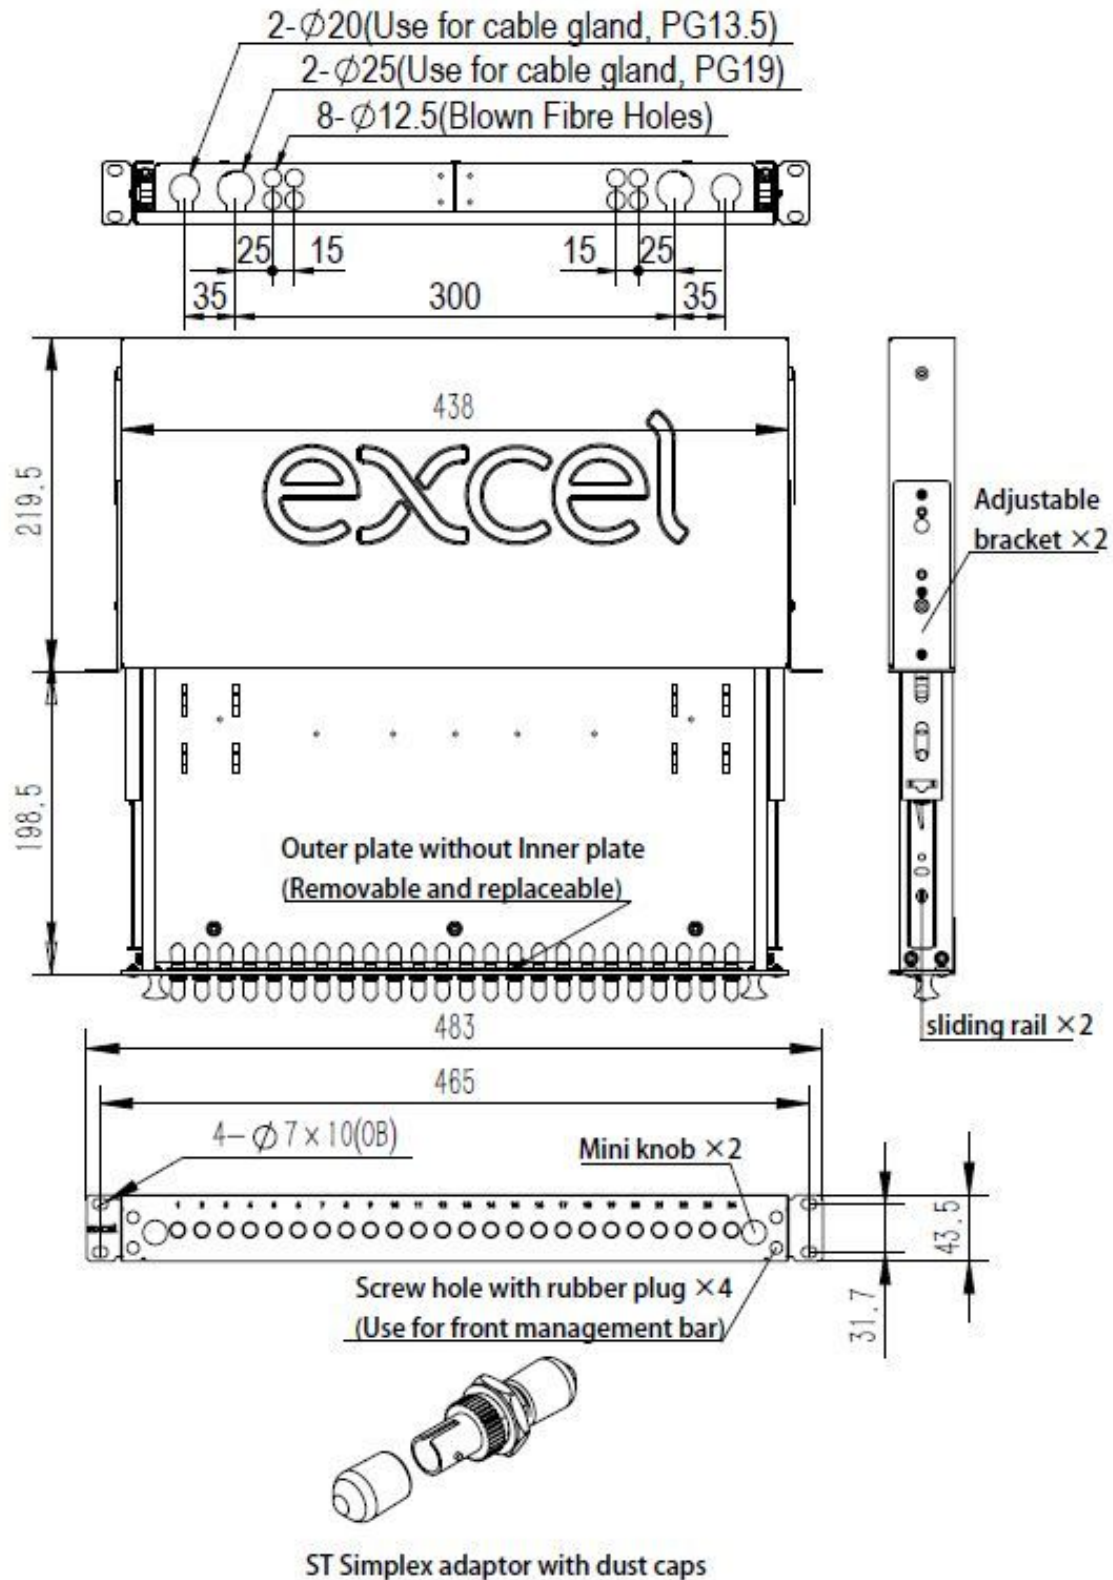

Excel Enbeam 24 Way Singlemode OS2 Fibre Optic Panel 24 ST Simplex (24 Fibre)

Part Code: 200-431

sales@excel-networking.com
excel-networking.com

Excel Enbeam 24 Way Singlemode OS2 Fibre Optic Panel 24 ST Simplex (24 Fibre)

Part Code: 200-431

sales@excel-networking.com
excel-networking.com

Standards

Applicable standard	Detail
Directive 2008/98/EC (WFD)	Waste Framework Directive — compliant. Implemented in the UK through the Waste (England and Wales) Regulations 2011 (SI 2011 No. 988).
ECHA SCIP Database	Compliant; product does not contain SVHCs (Substances of Very High Concern) as defined under REACH Article 33(1). Submission obligations met under EU REACH and UK REACH.
Regulation (EU) 2019/1021 (POPs)	EU Regulation on Persistent Organic Pollutants — compliant. For Great Britain, compliance is aligned with the Persistent Organic Pollutants (Amendment) (EU Exit) Regulations 2020 (SI 2020 No. 1355).
Directive 2011/65/EU (RoHS II)	Restriction of the Use of Certain Hazardous Substances in Electrical and Electronic Equipment — compliant. Applies within EU member states).
Directive (EU) 2015/863 (RoHS III)	Amending Directive 2011/65/EU to add four phthalates (DEHP, BBP, DBP, DIBP) to Annex II — compliant.
UK SI 2012 No. 3032	The Restriction of the Use of Certain Hazardous Substances in Electrical and Electronic Equipment Regulations 2012 (UK RoHS) — compliant for Great Britain. Retained EU law, as amended by the Product Safety and Metrology (Amendment etc.) (EU Exit) Regulations 2019.

Part Code Table

Part Code	Description
200-377	Excel Enbeam 24 Way Multimode OM2 Fibre Optic Panel 4 ST (4 Fibre)
200-378	Excel Enbeam 24 Way Multimode OM2 Fibre Optic Panel 8 ST (8 Fibre)
200-379	Excel Enbeam 24 Way Multimode OM2 Fibre Optic Panel 12 ST (12 Fibre)