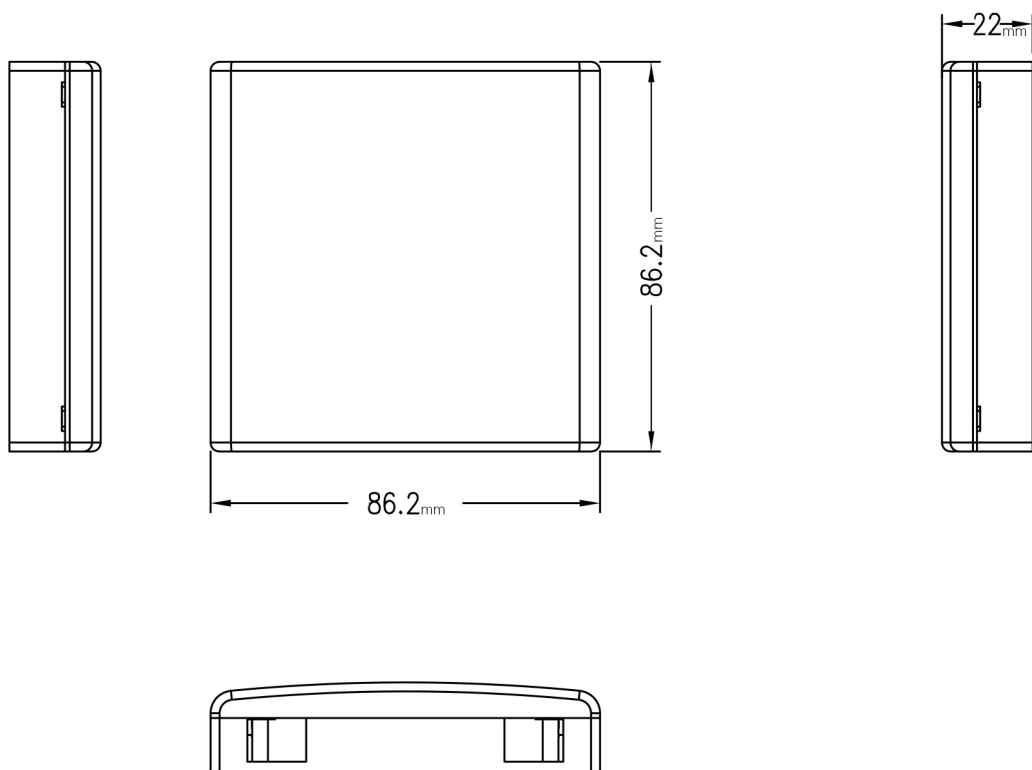

## Product Specifications

Feature	Values
Type of connector	SC/APC simplex
With couplers	yes
Suitable for number of couplers	2
Suitable for type of fibre	Single mode
Width	22 mm
Height	86.2 mm
Depth	86.2 mm

## Product drawing