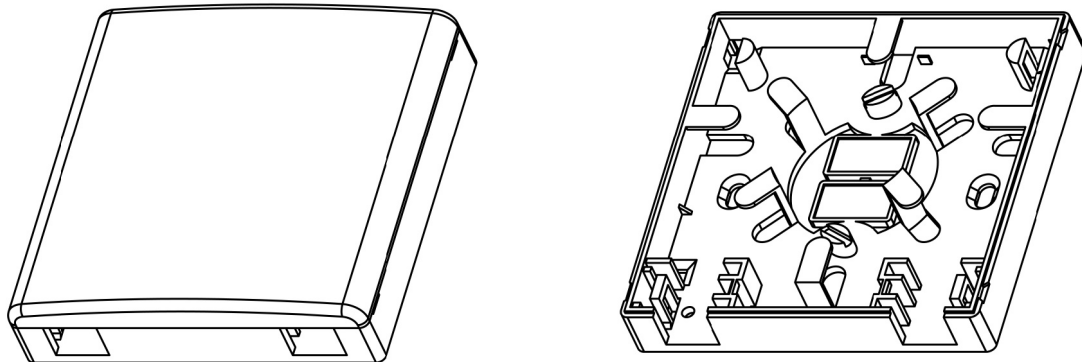

Excel Enbeam FTTx Outlet White Loaded with 2x Shuttered SC/APC adapters

Item Code: 200-443

Product drawing

Excel Enbeam FTTx Outlet White Loaded with 2x Shuttered SC/APC adapters

Item Code: 200-443

Standards

Applicable standard	Detail
IEC 61754-1:2013	Fibre optic interconnecting devices and passive components - Fibre optic connector interfaces - Part 1: General and guidance
ISO/IEC 11801-1:2017	Information technology - Generic cabling for customer premises: Part 1 General Requirements
EN 50173-1:2018	Information technology. Generic cabling systems - General requirements
UL-94-V-0	Burning stops within 10 seconds after two applications of ten seconds each of a flame to a test bar. NO flaming drips are allowed.
RoHS-II/-III (2011/65/EU & 2015/863): 2023	Our products, demonstrate full adherence to the regulatory stipulations of the EU Directive 2011/65/EU (RoHS-II) and its corresponding delegated directive 2015/863 (RoHS-III).
WFD: 2023	Compliant to Waste Framework Directive
SCIP: 2023	Compliant - Does Not Contain Substances of Concern In articles as such or in complex objects (Products)
POPs (EU) No 2019/1021	EU Regulation for the restriction of Persistent Organic Pollutants.

Part Number Table

Part Number	Description
200-421	Excel Enbeam FTTx Outlet White Unloaded
200-422	Excel Enbeam FTTx Outlet White Loaded with 2x SC/APC adapters
200-423	Excel Enbeam FTTx Outlet White Loaded with 2x LC/APC Duplex adapters
200-424	Excel Enbeam FTTx Outlet White Loaded with 1x LC/APC Duplex adapter
200-443	Excel Enbeam FTTx Outlet White Loaded with 2x Shuttered SC/APC adapters
200-444	Excel Enbeam FTTX Outlet White Loaded with 2x Shuttered LC/APC Duplex adapters
200-445	Excel Enbeam FTTX Outlet White Loaded with 1x Shuttered LC/APC Duplex adapter

Excel is a world class premium performing end to end infrastructure solution designed, Manufactured, supported and delivered without compromise.

Contact us at sales@excel-networking.com

E&OE. Excel is a registered trade name of Mayflex Holdings Ltd.