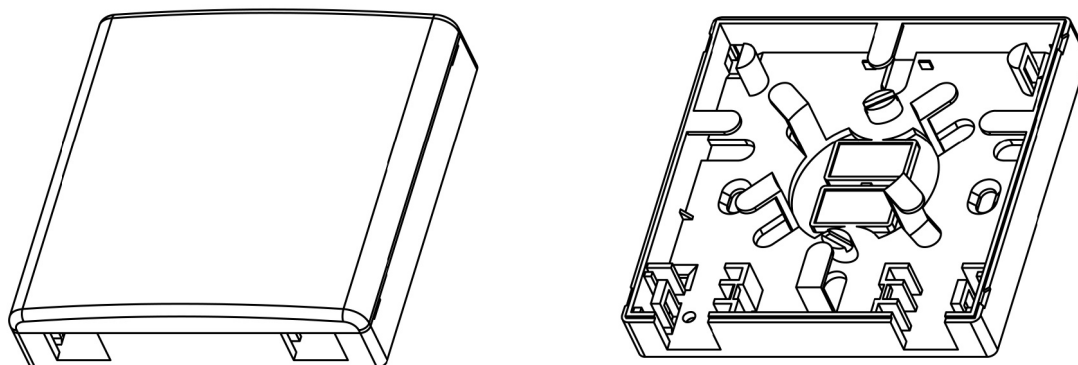

Excel Enbeam FTTX Outlet White Loaded with 2x Shuttered LC/APC Duplex adapters

Item Code: 200-444

Product drawing

Excel Enbeam FTTX Outlet White Loaded with 2x Shuttered LC/APC Duplex adapters

Item Code: 200-444

Standards

Applicable standard	Detail
IEC 61754-1:2013	Fibre optic interconnecting devices and passive components - Fibre optic connector interfaces - Part 1: General and guidance
ISO/IEC 11801-1:2017	Information technology - Generic cabling for customer premises: Part 1 General Requirements
EN 50173-1:2018	Information technology. Generic cabling systems - General requirements
UL-94-V-0	Burning stops within 10 seconds after two applications of ten seconds each of a flame to a test bar. NO flaming drips are allowed.
RoHS-II/-III (2011/65/EU & 2015/863): 2023	Our products, demonstrate full adherence to the regulatory stipulations of the EU Directive 2011/65/EU (RoHS-II) and its corresponding delegated directive 2015/863 (RoHS-III).
WFD: 2023	Compliant to Waste Framework Directive
SCIP: 2023	Compliant - Does Not Contain Substances of Concern In articles as such or in complex objects (Products)
POPs (EU) No 2019/1021	EU Regulation for the restriction of Persistent Organic Pollutants.

Part Number Table

Part Number	Description
200-421	Excel Enbeam FTTx Outlet White Unloaded
200-422	Excel Enbeam FTTx Outlet White Loaded with 2x SC/APC adapters
200-423	Excel Enbeam FTTx Outlet White Loaded with 2x LC/APC Duplex adapters
200-424	Excel Enbeam FTTx Outlet White Loaded with 1x LC/APC Duplex adapter
200-443	Excel Enbeam FTTx Outlet White Loaded with 2x Shuttered SC/APC adapters
200-444	Excel Enbeam FTTX Outlet White Loaded with 2x Shuttered LC/APC Duplex adapters
200-445	Excel Enbeam FTTX Outlet White Loaded with 1x Shuttered LC/APC Duplex adapter

Excel is a world class premium performing end to end infrastructure solution designed, Manufactured, supported and delivered without compromise.

Contact us at sales@excel-networking.com

E&OE. Excel is a registered trade name of Mayflex Holdings Ltd.