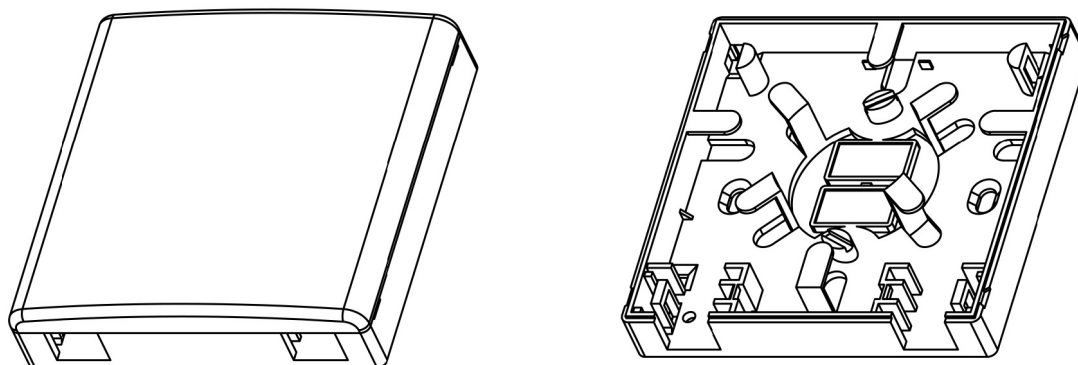

Excel Enbeam FTTX Outlet White Loaded with 2x Shuttered LC/APC Duplex adapters

Item Code: 200-444

Product drawing

Excel Enbeam FTTX Outlet White Loaded with 2x Shuttered LC/APC Duplex adapters

Item Code: 200-444

Standards

Applicable standard	Detail
IEC 61754-1:2013	Fibre optic interconnecting devices and passive components - Fibre optic connector interfaces - Part 1: General and guidance
ISO/IEC 11801-1:2017	Information technology - Generic cabling for customer premises: Part 1 General Requirements
EN 50173-1:2018	Information technology. Generic cabling systems - General requirements
UL-94-V-0	Burning stops within 10 seconds after two applications of ten seconds each of a flame to a test bar. NO flaming drips are allowed.
RoHS-II/III (2011/65/EU & 2015/863): 2023	Our products, demonstrate full adherence to the regulatory stipulations of the EU Directive 2011/65/EU (RoHS-II) and its corresponding delegated directive 2015/863 (RoHS-III).
WFD: 2023	Compliant to Waste Framework Directive
SCIP: 2023	Compliant - Does Not Contain Substances of Concern In articles as such or in complex objects (Products)
POPs (EU) No 2019/1021	EU Regulation for the restriction of Persistent Organic Pollutants.

Part Number Table

Part Number	Description
200-421	Excel Enbeam FTTX Outlet White Unloaded
200-422	Excel Enbeam FTTX Outlet White Loaded with 2x SC/APC adapters
200-423	Excel Enbeam FTTX Outlet White Loaded with 2x LC/APC Duplex adapters
200-424	Excel Enbeam FTTX Outlet White Loaded with 1x LC/APC Duplex adapter
200-443	Excel Enbeam FTTX Outlet White Loaded with 2x Shuttered SC/APC adapters
200-444	Excel Enbeam FTTX Outlet White Loaded with 2x Shuttered LC/APC Duplex adapters
200-445	Excel Enbeam FTTX Outlet White Loaded with 1x Shuttered LC/APC Duplex adapter

Excel is a world class premium performing end to end infrastructure solution designed, Manufactured, supported and delivered without compromise.

Contact us at sales@excel-networking.com

E&OE. Excel is a registered trade name of Mayflex Holdings Ltd.