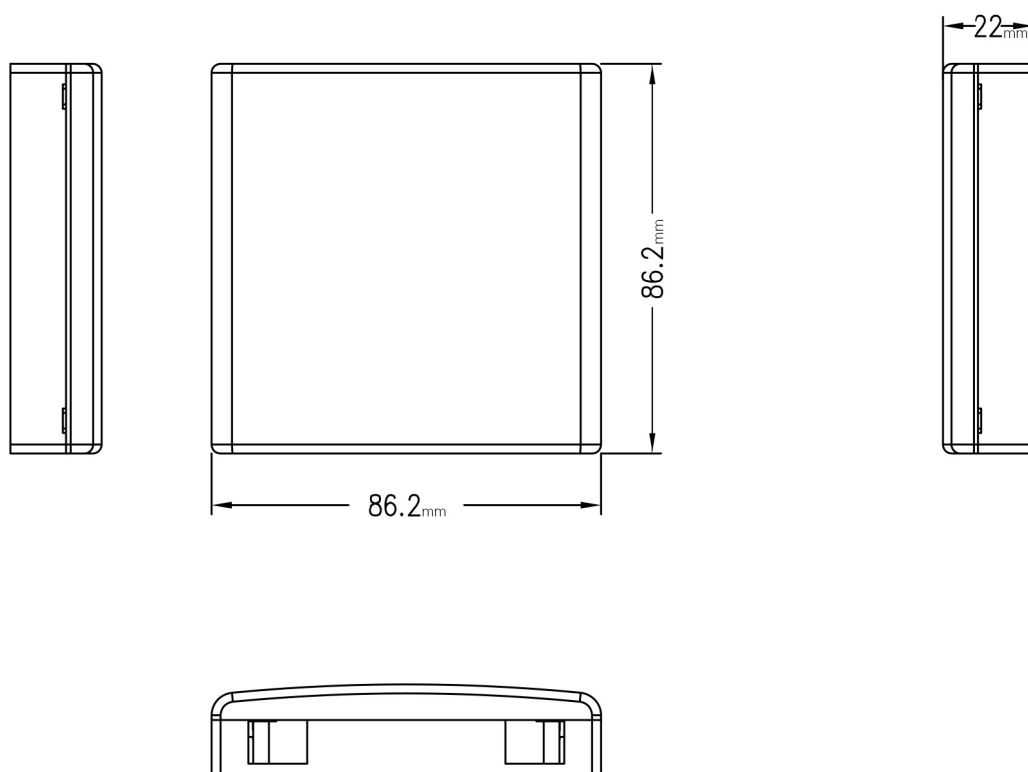

## Product Specifications

Feature	Values
Type of connector	LC/APC duplex
With couplers	yes
Suitable for number of couplers	2
Suitable for type of fibre	Single mode
Width	22 mm
Height	86.2 mm
Depth	86.2 mm

## Product drawing