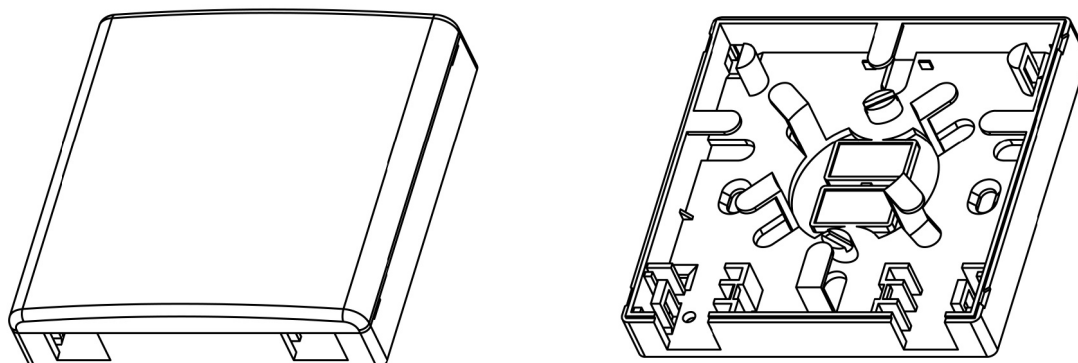

Excel Enbeam FTTX Outlet White Loaded with 2x Shuttered LC/APC Duplex adapters

Item Code: 200-444

Product drawing

Excel Enbeam FTTX Outlet White Loaded with 2x Shuttered LC/APC Duplex adapters

Item Code: 200-444

Standards

Applicable standard	Detail
IEC 61754-1:2013	Fibre optic interconnecting devices and passive components - Fibre optic connector interfaces - Part 1: General and guidance
ISO/IEC 11801-1:2017	Information technology - Generic cabling for customer premises: Part 1 General Requirements
EN 50173-1:2018	Information technology. Generic cabling systems - General requirements
UL-94-V-0	Burning stops within 10 seconds after two applications of ten seconds each of a flame to a test bar. NO flaming drips are allowed.
Directive 2011/65/EU (RoHS II)	Restriction of the Use of Certain Hazardous Substances in Electrical and Electronic Equipment — compliant. Applies within EU member states).
Directive (EU) 2015/863 (RoHS III)	Amending Directive 2011/65/EU to add four phthalates (DEHP, BBP, DBP, DIBP) to Annex II — compliant.
Directive 2008/98/EC (WFD)	Waste Framework Directive — compliant. Implemented in the UK through the Waste (England and Wales) Regulations 2011 (SI 2011 No. 988).
ECHA SCIP Database	Compliant; product does not contain SVHCs (Substances of Very High Concern) as defined under REACH Article 33(1). Submission obligations met under EU REACH and UK REACH.
Regulation (EU) 2019/1021 (POPs)	EU Regulation on Persistent Organic Pollutants — compliant. For Great Britain, compliance is aligned with the Persistent Organic Pollutants (Amendment) (EU Exit) Regulations 2020 (SI 2020 No. 1355).
UK SI 2012 No. 3032	The Restriction of the Use of Certain Hazardous Substances in Electrical and Electronic Equipment Regulations 2012 (UK RoHS) — compliant for Great Britain. Retained EU law, as amended by the Product Safety and Metrology (Amendment etc.) (EU Exit) Regulations 2019.

Part Number Table

Part Number	Description
200-421	Excel Enbeam FTTx Outlet White Unloaded
200-422	Excel Enbeam FTTx Outlet White Loaded with 2x SC/APC adapters
200-423	Excel Enbeam FTTx Outlet White Loaded with 2x LC/APC Duplex adapters