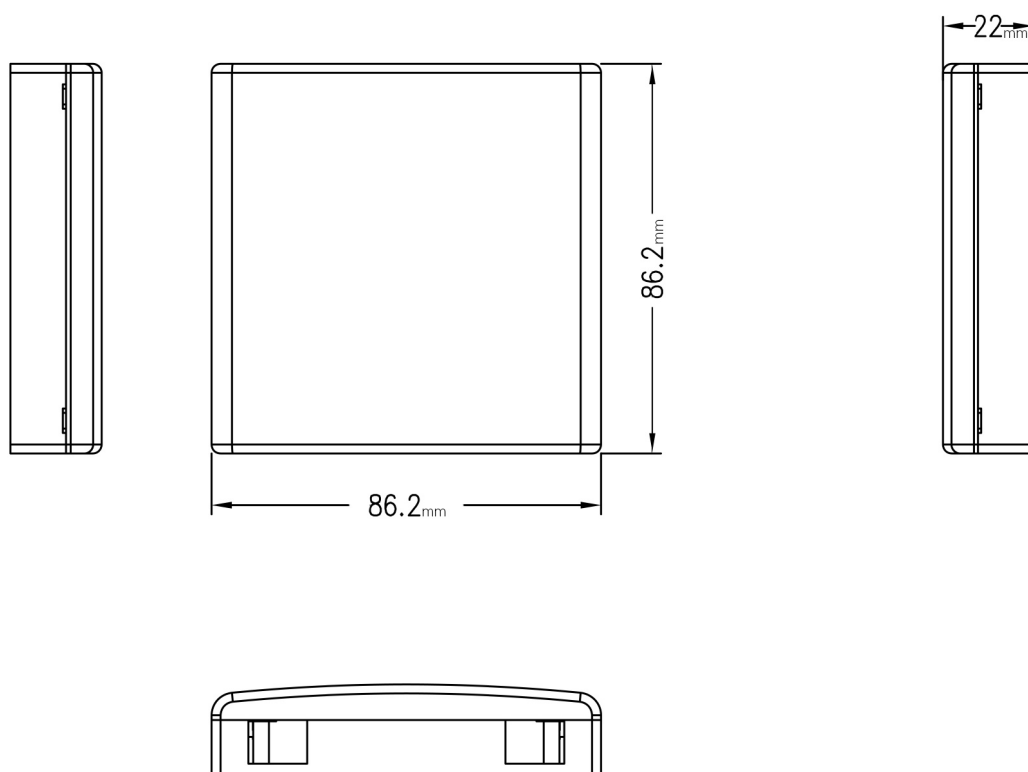

Excel Enbeam FTTX Outlet White Loaded with 2x Shuttered LC/APC Duplex adapters

Item Code: 200-444

Product drawing

Excel Enbeam FTTX Outlet White Loaded with 2x Shuttered LC/APC Duplex adapters

Item Code: 200-444

Standards

Applicable standard	Detail
IEC 61754-1:2013	Fibre optic interconnecting devices and passive components - Fibre optic connector interfaces - Part 1: General and guidance
ISO/IEC 11801-1:2017	Information technology - Generic cabling for customer premises: Part 1 General Requirements
EN 50173-1:2018	Information technology. Generic cabling systems - General requirements
UL-94-V-0	Burning stops within 10 seconds after two applications of ten seconds each of a flame to a test bar. NO flaming drips are allowed.
RoHS-II/-III (2011/65/EU & 2015/863): 2023	Our products, demonstrate full adherence to the regulatory stipulations of the EU Directive 2011/65/EU (RoHS-II) and its corresponding delegated directive 2015/863 (RoHS-III).
WFD: 2023	Compliant to Waste Framework Directive
SCIP: 2023	Compliant - Does Not Contain Substances of Concern In articles as such or in complex objects (Products)
POPs (EU) No 2019/1021	EU Regulation for the restriction of Persistent Organic Pollutants.

Part Number Table

Part Number	Description
200-421	Excel Enbeam FTTx Outlet White Unloaded
200-422	Excel Enbeam FTTx Outlet White Loaded with 2x SC/APC adapters
200-423	Excel Enbeam FTTx Outlet White Loaded with 2x LC/APC Duplex adapters
200-424	Excel Enbeam FTTx Outlet White Loaded with 1x LC/APC Duplex adapter
200-443	Excel Enbeam FTTx Outlet White Loaded with 2x Shuttered SC/APC adapters
200-444	Excel Enbeam FTTX Outlet White Loaded with 2x Shuttered LC/APC Duplex adapters
200-445	Excel Enbeam FTTX Outlet White Loaded with 1x Shuttered LC/APC Duplex adapter

Excel is a world class premium performing end to end infrastructure solution designed, Manufactured, supported and delivered without compromise.

Contact us at sales@excel-networking.com

E&OE. Excel is a registered trade name of Mayflex Holdings Ltd.