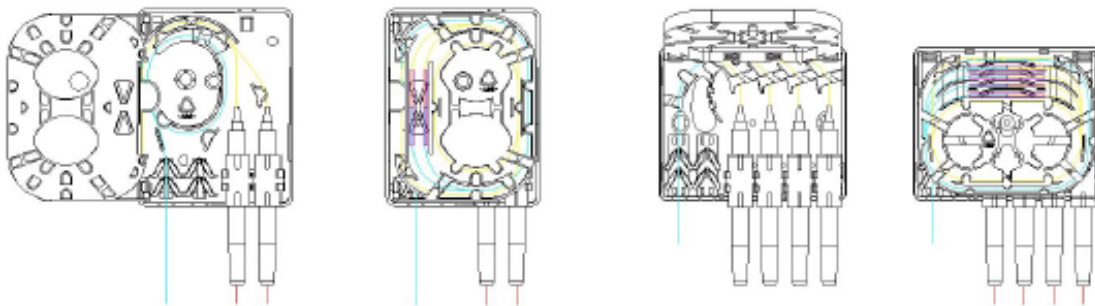

Product Specifications

Feature	Values
Surface mounted	yes
With couplers	no
Suitable for number of couplers	2
Suitable for type of fibre	Multi mode/single mode
Width	82.5 mm
Height	105 mm
Depth	25.5 mm

Excel Enbeam FTTH Outlet up to 4 Fibres (Unloaded)

Item Code: 200-446

Additional specifications

Features	Values
Capacity for 2 port	4 Fibres
Capacity for 4 port	8 Fibres
Material	ABS Plastic
Colour	White
Weight	83 grams
Operating Temperature	-20 to +85 °C

Included accessories

Accessories	2-port	4-port
Splice Protectors	2	4
Wall fixings	1 set	1 set

Product drawing

Standards

Applicable standard	Detail
IEC 61754-1:2013	Fibre optic interconnecting devices and passive components - Fibre optic connector interfaces - Part 1: General and guidance
ISO/IEC 11801-1:2017	Information technology - Generic cabling for customer premises: Part 1 General Requirements