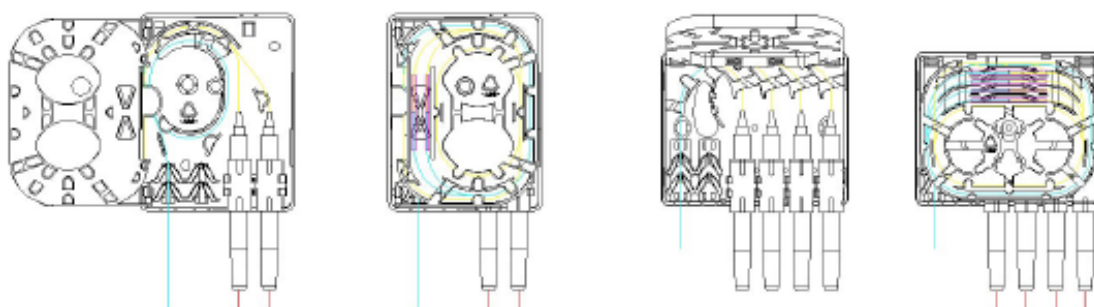

## Product Specifications

Feature	Values
Surface mounted	yes
Type of connector	SC/APC simplex
With couplers	yes
Suitable for number of couplers	2
Suitable for type of fibre	Single mode
Width	82.5 mm
Height	105 mm
Depth	25.5 mm

## Additional specifications

Features	Values
Capacity for 2 port	4 Fibres
Capacity for 4 port	8 Fibres
Material	ABS Plastic
Colour	White
Weight	83 grams
Operating Temperature	-20 to +85 °C

## Product drawing