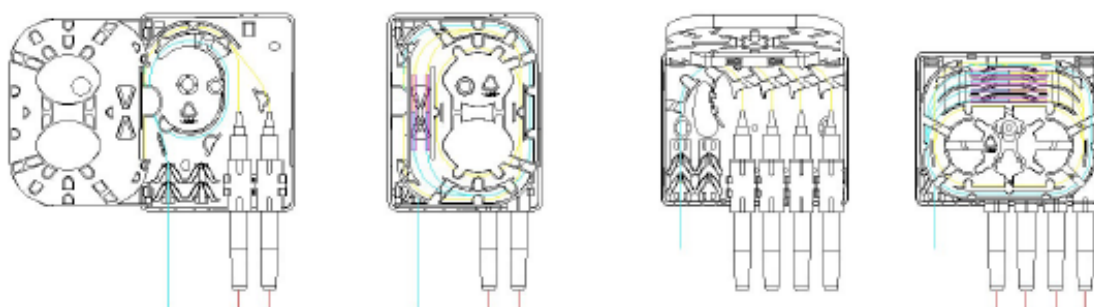

The Excel Enbeam FTTx Surface Mount Box has been designed for applications such as Fibre to the home or Fibre to the Desk.

Product Specifications

Feature	Values
Surface mounted	yes
Type of connector	SC/APC simplex
With couplers	yes
Suitable for number of couplers	2
Suitable for type of fibre	Single mode
Width	82.5 mm
Height	105 mm
Depth	25.5 mm

Excel Enbeam FTTx Outlet Loaded with 2x SC/APC OS1/OS2 Simplex Adaptors

Item Code: 200-447

Additional specifications

Features	Values
Capacity for 2 port	4 Fibres
Capacity for 4 port	8 Fibres
Material	ABS Plastic
Colour	White
Weight	83 grams
Operating Temperature	-20 to +85 °C

Included accessories

Accessories	2-port	4-port
Splice Protectors	2	4
Wall fixings	1 set	1 set

Product drawing

Standards

Applicable standard	Detail
IEC 61754-1:2013	Fibre optic interconnecting devices and passive components - Fibre optic connector interfaces - Part 1: General and guidance
ISO/IEC 11801-1:2017	Information technology - Generic cabling for customer premises: Part 1 General Requirements

Excel Enbeam FTTx Outlet Loaded with 2x SC/APC OS1/OS2 Simplex Adaptors

Item Code: 200-447

EN 50173-1:2018	Information technology. Generic cabling systems - General requirements
UL-94-V-0	Burning stops within 10 seconds after two applications of ten seconds each of a flame to a test bar. NO flaming drips are allowed.
RoHS-II/-III (2011/65/EU & 2015/863): 2023	Our products, demonstrate full adherence to the regulatory stipulations of the EU Directive 2011/65/EU (RoHS-II) and its corresponding delegated directive 2015/863 (RoHS-III).
WFD: 2023	Compliant to Waste Framework Directive
SCIP: 2023	Compliant - Does Not Contain Substances of Concern In articles as such or in complex objects (Products)
POPs (EU) No 2019/1021	EU Regulation for the restriction of Persistent Organic Pollutants.