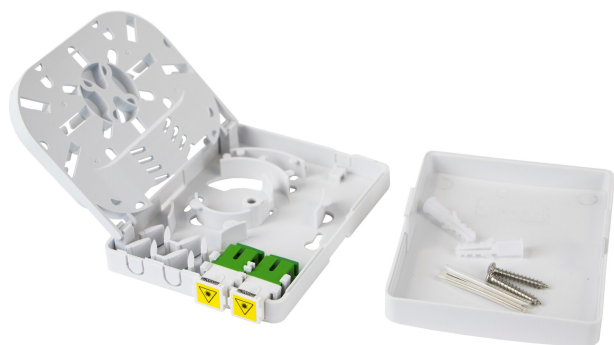

# Excel Enbeam FTTx Outlet Loaded with 2x SC/APC OS1/OS2 Simplex Adaptors

Item Code: 200-447

**excel**  
without compromise.

✕ Hinged splice tray holds up to 4 heatshrink splice protectors

✕ Multiple cable entry points

✕ Fixing hardware included

✕ For use with flangeless adaptors

✕ Accepts LC duplex or SC simplex adaptors

✕ 2x 40 mm splice protectors supplied as standard

✕ CIBSE TM65 Embodied Carbon: 0.546 kg CO2e

## Product Overview

The Excel Enbeam FTTx Surface Mount Box has been designed for applications such as Fibre to the home or Fibre to the Desk.

## Product Specifications

Feature	Values
Surface mounted	yes
Type of connector	SC/APC simplex
With couplers	yes
Suitable for number of couplers	2
Suitable for type of fibre	Single mode
Width	82.5 mm
Height	105 mm
Depth	25.5 mm