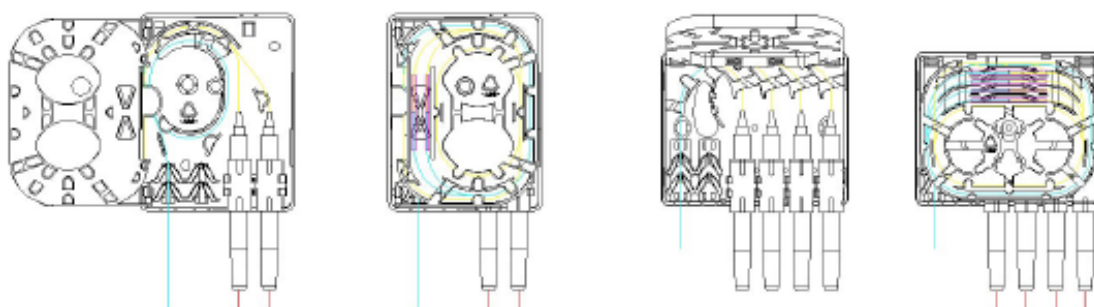

Excel Enbeam FTTx Outlet Loaded with 2x SC/APC OS1/OS2 Simplex Adaptors

Item Code: 200-447

Additional specifications

Features	Values
Capacity for 2 port	4 Fibres
Capacity for 4 port	8 Fibres
Material	ABS Plastic
Colour	White
Weight	83 grams
Operating Temperature	-20 to +85 °C

Included accessories

Accessories	2-port	4-port
Splice Protectors	2	4
Wall fixings	1 set	1 set

Product drawing

Standards

Applicable standard	Detail
IEC 61754-1:2013	Fibre optic interconnecting devices and passive components - Fibre optic connector interfaces - Part 1: General and guidance
ISO/IEC 11801-1:2017	Information technology - Generic cabling for customer premises: Part 1 General Requirements