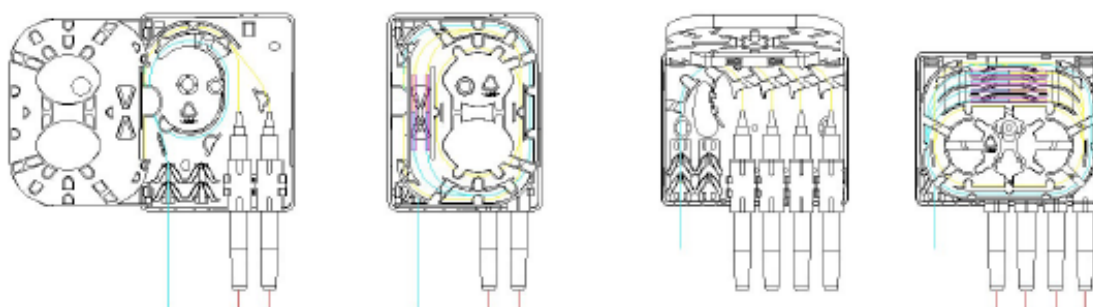

Enbeam FTTH Outlet up to 8 Fibres (Unloaded)

Item Code: 200-448

Additional specifications

Features	Values
Capacity for 2 port	4 Fibres
Capacity for 4 port	8 Fibres
Material	ABS Plastic
Colour	White
Weight	83 grams
Operating Temperature	-20 to +85 °C

Included accessories

Accessories	2-port	4-port
Splice Protectors	2	4
Wall fixings	1 set	1 set

Product drawing

Standards

Applicable standard	Detail
IEC 61754-1:2013	Fibre optic interconnecting devices and passive components - Fibre optic connector interfaces - Part 1: General and guidance
ISO/IEC 11801-1:2017	Information technology - Generic cabling for customer premises: Part 1 General Requirements