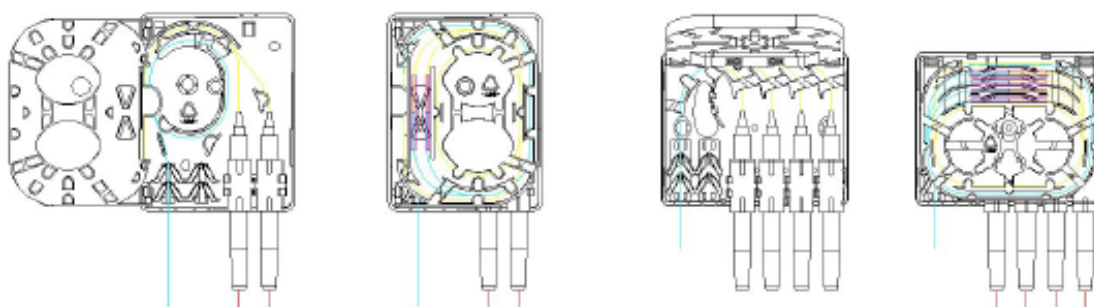

This Wall outlet can also be fitted with a DIN rail mounting plate for installations requiring DIN mounting capability.

Product Specifications

Feature	Values
Surface mounted	yes
Type of connector	SC/APC simplex
With couplers	yes
Suitable for number of couplers	4
Suitable for type of fibre	Single mode
Width	100 mm
Height	80.6 mm
Depth	29.5 mm

Excel Enbeam FTTx Outlet Loaded with 4x SC/APC Simplex Adaptors

Item Code: 200-449

Additional specifications

Features	Values
Capacity for 2 port	4 Fibres
Capacity for 4 port	8 Fibres
Material	ABS Plastic
Colour	White
Weight	83 grams
Operating Temperature	-20 to +85 °C

Included accessories

Accessories	2-port	4-port
Splice Protectors	2	4
Wall fixings	1 set	1 set

Product drawing

Standards

Applicable standard	Detail
IEC 61754-1:2013	Fibre optic interconnecting devices and passive components - Fibre optic connector interfaces - Part 1: General and guidance
ISO/IEC 11801-1:2017	Information technology - Generic cabling for customer premises: Part 1 General Requirements

Excel Enbeam FTTx Outlet Loaded with 4x SC/APC Simplex Adaptors

Item Code: 200-449

EN 50173-1:2018

Information technology. Generic cabling systems - General requirements

UL-94-V-0

Burning stops within 10 seconds after two applications of ten seconds each of a flame to a test bar. NO flaming drips are allowed.