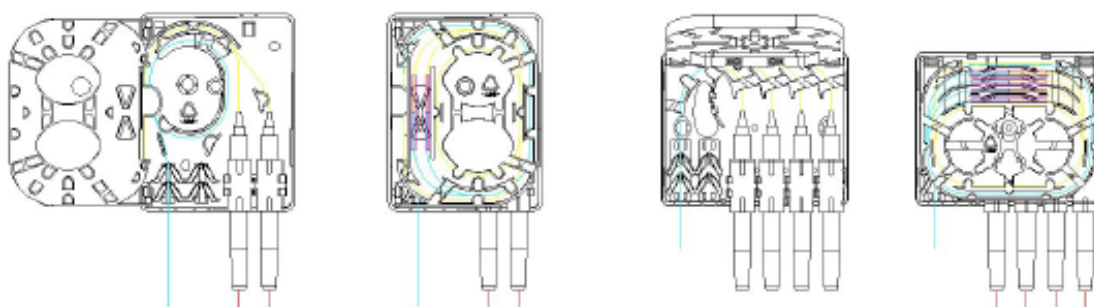

This Wall outlet can also be fitted with a DIN rail mounting plate for installations requiring DIN mounting capability.

Product Specifications

Feature	Values
Surface mounted	yes
Type of connector	SC/APC simplex
With couplers	yes
Suitable for number of couplers	4
Suitable for type of fibre	Single mode
Width	100 mm
Height	80.6 mm
Depth	29.5 mm

Excel Enbeam FTTH Outlet Loaded with 4x SC/APC Simplex Adaptors

Item Code: 200-449

Additional specifications

Features	Values
Capacity for 2 port	4 Fibres
Capacity for 4 port	8 Fibres
Material	ABS Plastic
Colour	White
Weight	83 grams
Operating Temperature	-20 to +85 °C

Included accessories

Accessories	2-port	4-port
Splice Protectors	2	4
Wall fixings	1 set	1 set

Product drawing

Standards

Applicable standard	Detail
IEC 61754-1:2013	Fibre optic interconnecting devices and passive components - Fibre optic connector interfaces - Part 1: General and guidance
ISO/IEC 11801-1:2017	Information technology - Generic cabling for customer premises: Part 1 General Requirements

Excel Enbeam FTTH Outlet Loaded with 4x SC/APC Simplex Adaptors

Item Code: 200-449

EN 50173-1:2018

Information technology. Generic cabling systems - General requirements

UL-94-V-0

Burning stops within 10 seconds after two applications of ten seconds each of a flame to a test bar. NO flaming drips are allowed.