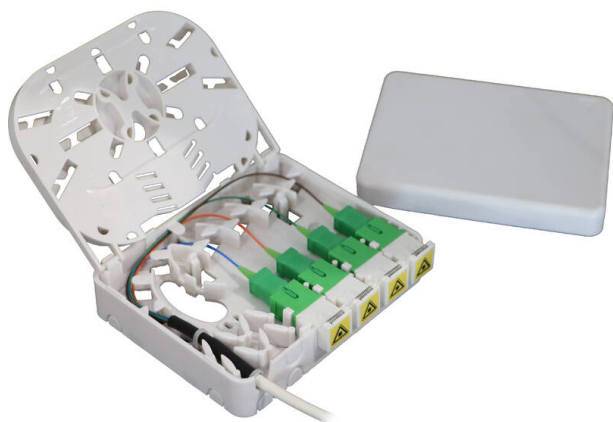

# Excel Enbeam FTTx 4 Port SC Outlet with 30 m Drop Cable

Item Code: 200-449-30

✕ Hinged Splice Tray holds up to 8 heatshrink splice protectors

✕ Multiple cable entry points

✕ Fixing hardware included

✕ Loaded with 4 X SCA Shuttered adapters

## Product Overview

The Excel Enbeam FTTx Surface mount box has been designed for applications such as Fibre to the Home or Fibre to the Desk. This Wall outlet can also be fitted with a DIN rail mounting plate for installations requiring Din mounting capability. Pre terminate with a 4 core 250 Micron Cca,s1a,d0,a1 drop cable 30 m in length terminated one end with 4 x SC APC connectors and open at the other, allows quick installation within the customer premises.

## Product Specifications

Feature	Values
Surface mounted	yes
Type of connector	SC/APC simplex
With couplers	yes
Suitable for number of couplers	4
Suitable for type of fibre	Single mode
Width	100 mm
Height	80.6 mm
Depth	29.5 mm

## Additional specifications

Features	Values
Capacity	4 Fibre
Material	ABS Plastic
Colour	White
Operating Temperature	-20 to +85 °C
Drop Cable	
Cable Diameter	3mm
Fibre type	9/125 G657-A2
Number of cores	4
Core size	250um
Colour	RAL 9010
Operating temprature	-20°C ~ +70°C
Reaction-to-fire class according to EN 13501-6	B2ca
Smoke development class according to EN 13501-6	s1a
Euro class flaming droplets/particles according to EN 13501-6	d0
Euro class acidity according to EN 13501-6	a1