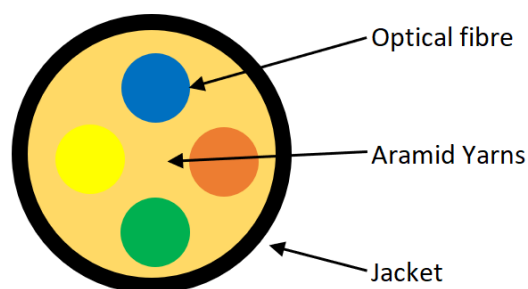

## Product Overview

The Excel Enbeam FTTx Surface mount box has been designed for applications such as Fibre to the Home or Fibre to the Desk. This Wall outlet can also be fitted with a DIN rail mounting plate for installations requiring Din mounting capability. Pre terminate with a 4 core 250 Micron Cca,s1a,d0,a1 drop cable 30 m in length terminated one end with 4 x SC APC connectors and open at the other, allows quick installation within the customer premises.

## Product Specifications

Feature	Values
Surface mounted	yes
Type of connector	SC/APC simplex
With couplers	yes
Suitable for number of couplers	4
Suitable for type of fibre	Single mode
Width	100 mm
Height	80.6 mm
Depth	29.5 mm

## Cross-section view (drop cable)