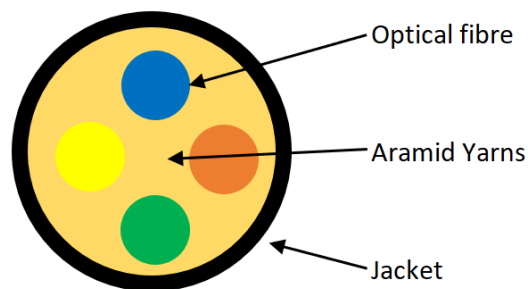

# Excel Enbeam FTTx 4 Port SC Outlet with 50 m Drop Cable

Part Code: 200-449-50

sales@excel-networking.com  
excel-networking.com

Smoke development class according to EN 13501-6 **s1a**

Euro class flaming droplets/particles according to EN 13501-6 **d0**

## Cross-section view (drop cable)