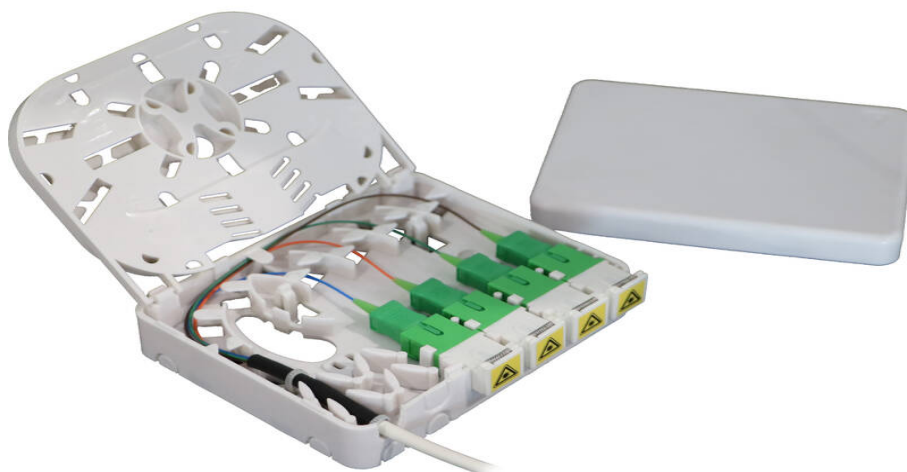

# Excel Enbeam FTTx 4 Port SC Outlet with 50 m Drop Cable

Part Code: 200-449-50

sales@excel-networking.com  
excel-networking.com

## Main Features

- / Hinged Splice Tray holds up to 8 heatshrink splice protectors
- / Multiple cable entry points
- / Fixing hardware included
- / Loaded with 4 X SCA Shuttered adapters
- / Pre terminated with 4 core Cca drop cable

## Product Overview

The Excel Enbeam FTTx Surface mount box has been designed for applications such as Fibre to the Home or Fibre to the Desk. This Wall outlet can also be fitted with a DIN rail mounting plate for installations requiring Din mounting capability. Pre terminate with a 4 core 250 Micron Cca,s1a,d0,a1 drop cable 50 m in length terminated one end with 4 x SC APC connectors and open at the other, allows quick installation within the customer premises.

## Additional specifications

Features	Values
Capacity	4 Fibre
Material	ABS Plastic
Colour	White
Operating Temperature	-20 to +85 °C
Drop Cable	
Cable Diameter	3mm
Fibre type	9/125 G657-A2
Number of cores	4
Core size	250um
Colour	RAL 9010
Operating temperature	-20°C ~ +70°C
Reaction-to-fire class according to EN 13501-6	B2ca