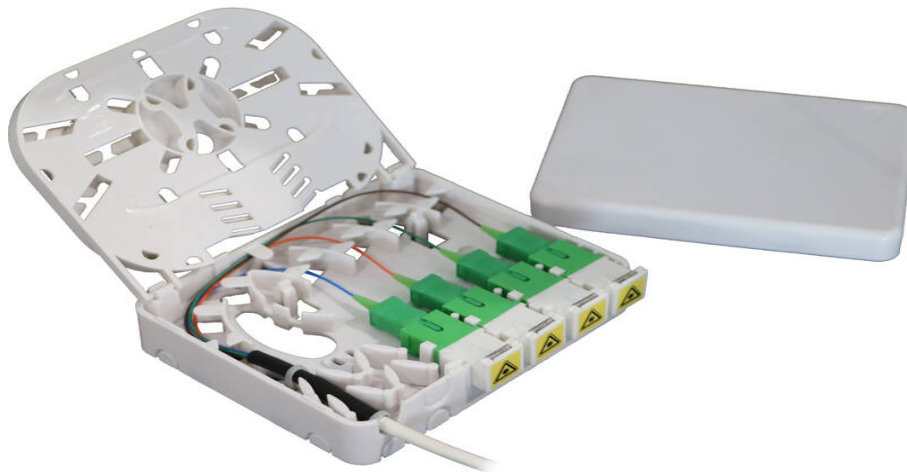

Excel Enbeam FTTx 4 Port SC Outlet with 50 m Drop Cable

Part Code: 200-449-50

sales@excel-networking.com
excel-networking.com

Main Features

- / Hinged Splice Tray holds up to 8 heatshrink splice protectors
- / Multiple cable entry points
- / Fixing hardware included
- / Loaded with 4 X SCA Shuttered adapters
- / Pre terminated with 4 core Cca drop cable

Product Overview

The Excel Enbeam FTTx Surface mount box has been designed for applications such as Fibre to the Home or Fibre to the Desk. This Wall outlet can also be fitted with a DIN rail mounting plate for installations requiring Din mounting capability. Pre terminate with a 4 core 250 Micron Cca,s1a,d0,a1 drop cable 50 m in length terminated one end with 4 x SC APC connectors and open at the other, allows quick installation within the customer premises.

Product Specifications