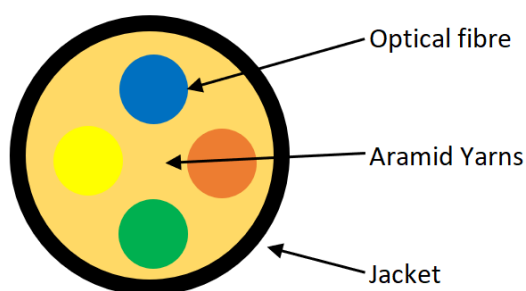

Excel Enbeam FTTx 4 Port SC Outlet with 50 m Drop Cable

Part Code: 200-449-50

sales@excel-networking.com
excel-networking.com

Smoke development class according to EN 13501-6 **s1a**

Euro class flaming droplets/particles according to EN 13501-6 **d0**

Euro class acidity according to EN 13501-6 **a1**

Cross-section view (drop cable)

Standards

Applicable standard	Detail
Directive 2011/65/EU (RoHS II)	Restriction of the Use of Certain Hazardous Substances in Electrical and Electronic Equipment — compliant. Applies within EU member states).
Directive (EU) 2015/863 (RoHS III)	Amending Directive 2011/65/EU to add four phthalates (DEHP, BBP, DBP, DIBP) to Annex II — compliant.
IEC 61754-1:2013	Fibre optic interconnecting devices and passive components - Fibre optic connector interfaces - Part 1: General and guidance
ISO/IEC 11801-1:2017	Information technology - Generic cabling for customer