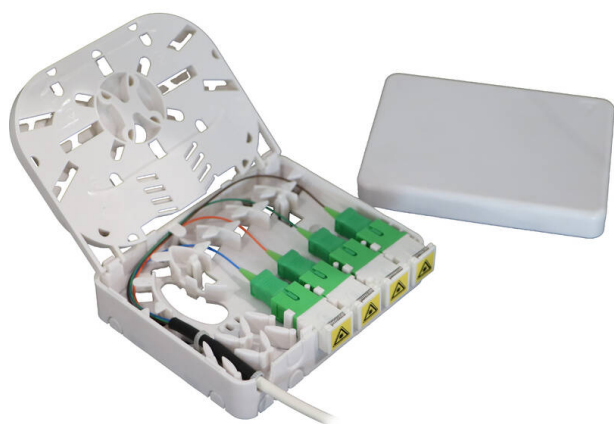

# Excel Enbeam FTTx 4 Port SC Outlet with 70 m Drop Cable

Item Code: 200-449-70

- ✕ Hinged Splice Tray holds up to 8 heatshrink splice protectors
- ✕ Multiple cable entry points
- ✕ Fixing hardware included
- ✕ Loaded with 4 X SCA Shuttered adapters
- ✕ Pre terminated with 4 core Cca drop cable

## Product Overview

The Excel Enbeam FTTx Surface mount box has been designed for applications such as Fibre to the Home or Fibre to the Desk. This Wall outlet can also be fitted with a DIN rail mounting plate for installations requiring Din mounting capability. Pre terminate with a 4 core 250 Micron Cca,s1a,d0,a1 drop cable 70 m in length terminated one end with 4 x SC APC connectors and open at the other, allows quick installation within the customer premises.

## Product Specifications

Feature	Values
Surface mounted	yes
Type of connector	SC/APC simplex
With couplers	yes
Suitable for number of couplers	4
Suitable for type of fibre	Single mode
Width	100 mm
Height	80.6 mm
Depth	29.5 mm

## Additional specifications

Features	Values
Capacity	4 Fibre
Material	ABS Plastic
Colour	White
Operating Temperature	-20 to +85 °C
Drop Cable	
Cable Diameter	3mm
Fibre type	9/125 G657-A2
Number of cores	4
Core size	250um
Colour	RAL 9010
Operating temperature	-20°C ~ +70°C
Reaction-to-fire class according to EN 13501-6	B2ca
Smoke development class according to EN 13501-6	s1a
Euro class flaming droplets/particles according to EN 13501-6	d0
Euro class acidity according to EN 13501-6	a1