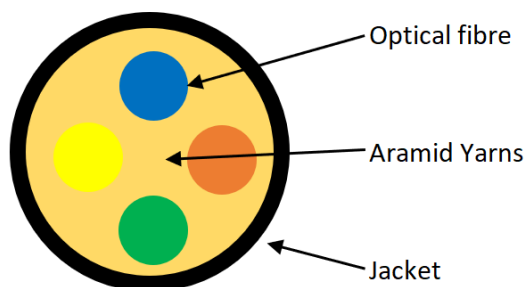

## Additional specifications

Features	Values
Capacity	4 Fibre
Material	ABS Plastic
Colour	White
Operating Temperature	-20 to +85 °C
Drop Cable	
Cable Diameter	3mm
Fibre type	9/125 G657-A2
Number of cores	4
Core size	250um
Colour	RAL 9010
Operating temperature	-20°C ~ +70°C
Reaction-to-fire class according to EN 13501-6	B2ca
Smoke development class according to EN 13501-6	s1a
Euro class flaming droplets/particles according to EN 13501-6	d0
Euro class acidity according to EN 13501-6	a1

## Cross-section view (drop cable)