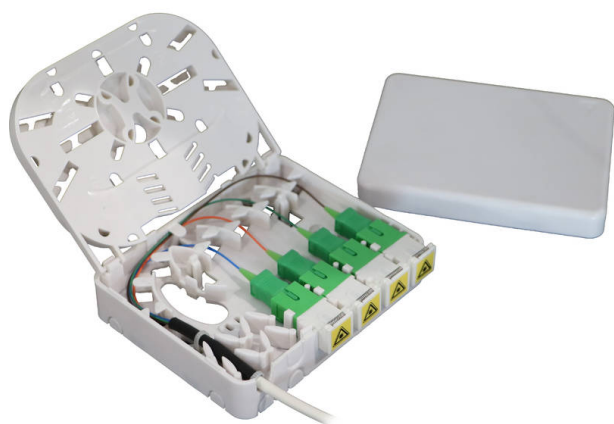

Excel Enbeam FTTx 4 Port SC Outlet with 70 m Drop Cable

Item Code: 200-449-70

excel
without compromise.

- ✕ Hinged Splice Tray holds up to 8 heatshrink splice protectors
- ✕ Multiple cable entry points
- ✕ Fixing hardware included
- ✕ Loaded with 4 X SCA Shuttered adapters
- ✕ Pre terminated with 4 core Cca drop cable

Product Overview

The Excel Enbeam FTTx Surface mount box has been designed for applications such as Fibre to the Home or Fibre to the Desk. This Wall outlet can also be fitted with a DIN rail mounting plate for installations requiring Din mounting capability. Pre terminate with a 4 core 250 Micron Cca,s1a,d0,a1 drop cable 70 m in length terminated one end with 4 x SC APC connectors and open at the other, allows quick installation within the customer premises.

Product Specifications

Feature	Values
Surface mounted	yes
Type of connector	SC/APC simplex
With couplers	yes
Suitable for number of couplers	4
Suitable for type of fibre	Single mode
Width	100 mm
Height	80.6 mm
Depth	29.5 mm

Excel Enbeam FTTx 4 Port SC Outlet with 70 m Drop Cable

Item Code: 200-449-70

Additional specifications

Features	Values
Capacity	4 Fibre
Material	ABS Plastic
Colour	White
Operating Temperature	-20 to +85 °C
Drop Cable	
Cable Diameter	3mm
Fibre type	9/125 G657-A2
Number of cores	4
Core size	250um
Colour	RAL 9010
Operating temprature	-20°C ~ +70°C
Reaction-to-fire class according to EN 13501-6	B2ca
Smoke development class according to EN 13501-6	s1a
Euro class flaming droplets/particles according to EN 13501-6	d0
Euro class acidity according to EN 13501-6	a1