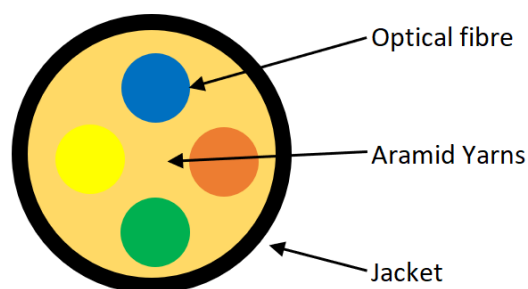

Cross-section view (drop cable)

Standards

Applicable standard	Detail
RoHS-II/-III (2011/65/EU & 2015/863): 2023	Our products, demonstrate full adherence to the regulatory stipulations of the EU Directive 2011/65/EU (RoHS-II) and its corresponding delegated directive 2015/863 (RoHS-III).
IEC 61754-1:2013	Fibre optic interconnecting devices and passive components - Fibre optic connector interfaces - Part 1: General and guidance
ISO/IEC 11801-1:2017	Information technology - Generic cabling for customer premises: Part 1 General Requirements
EN 50173-1:2018	Information technology. Generic cabling systems - General requirements
UL-94-V-0	Burning stops within 10 seconds after two applications of ten seconds each of a flame to a test bar. NO flaming drips are allowed.
WFD: 2023	Compliant to Waste Framework Directive
SCIP: 2023	Compliant - Does Not Contain Substances of Concern In articles as such or in complex objects (Products)
POPs (EU) No 2019/1021	EU Regulation for the restriction of Persistent Organic Pollutants.