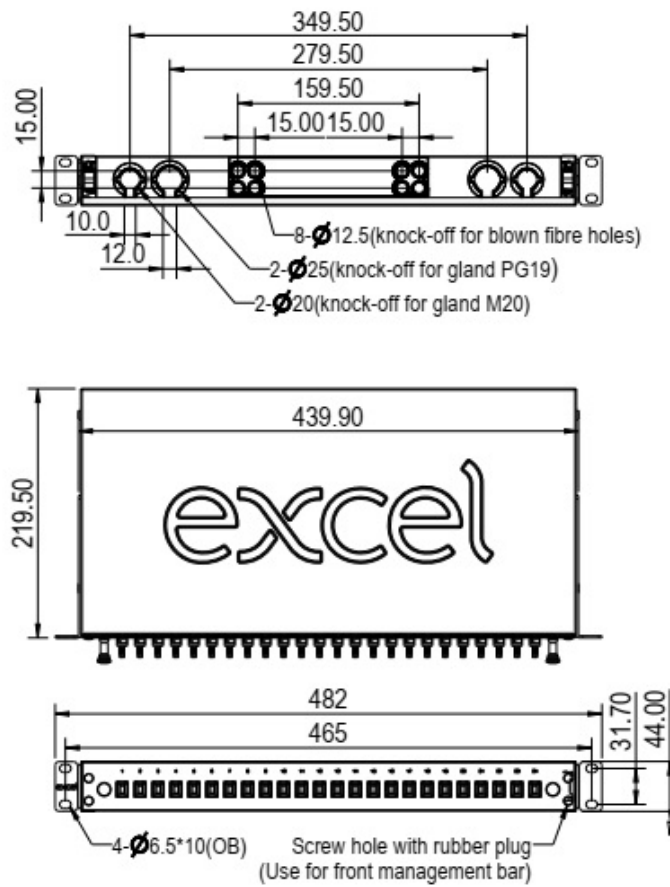

Excel Enbeam 24 Way Multimode Fibre Optic Panel 6 LC Duplex (12 Fibre) Beige

Part Code: 200-461

sales@excel-networking.com
excel-networking.com

Product drawing

Excel Enbeam 24 Way Multimode Fibre Optic Panel 6 LC Duplex (12 Fibre) Beige

Part Code: 200-461

sales@excel-networking.com
excel-networking.com

Standards

Applicable standard	Detail
Directive 2011/65/EU (RoHS II)	Restriction of the Use of Certain Hazardous Substances in Electrical and Electronic Equipment — compliant. Applies within EU member states).
Directive (EU) 2015/863 (RoHS III)	Amending Directive 2011/65/EU to add four phthalates (DEHP, BBP, DBP, DIBP) to Annex II — compliant.
Directive 2008/98/EC (WFD)	Waste Framework Directive — compliant. Implemented in the UK through the Waste (England and Wales) Regulations 2011 (SI 2011 No. 988).
ECHA SCIP Database	Compliant; product does not contain SVHCs (Substances of Very High Concern) as defined under REACH Article 33(1). Submission obligations met under EU REACH and UK REACH.
Regulation (EU) 2019/1021 (POPs)	EU Regulation on Persistent Organic Pollutants — compliant. For Great Britain, compliance is aligned with the Persistent Organic Pollutants (Amendment) (EU Exit) Regulations 2020 (SI 2020 No. 1355).
UK SI 2012 No. 3032	The Restriction of the Use of Certain Hazardous Substances in Electrical and Electronic Equipment Regulations 2012 (UK RoHS) — compliant for Great Britain. Retained EU law, as amended by the Product Safety and Metrology (Amendment etc.) (EU Exit) Regulations 2019.

Part Code Table

Part Code	Description
200-460	Excel Enbeam 24 Way Multimode Fibre Optic Panel 4 LC Duplex (8 Fibre) Beige
200-461	Excel Enbeam 24 Way Multimode Fibre Optic Panel 6 LC Duplex (12 Fibre) Beige
200-462	Excel Enbeam 24 Way Multimode Fibre Optic Panel 8 LC Duplex (16 Fibre)