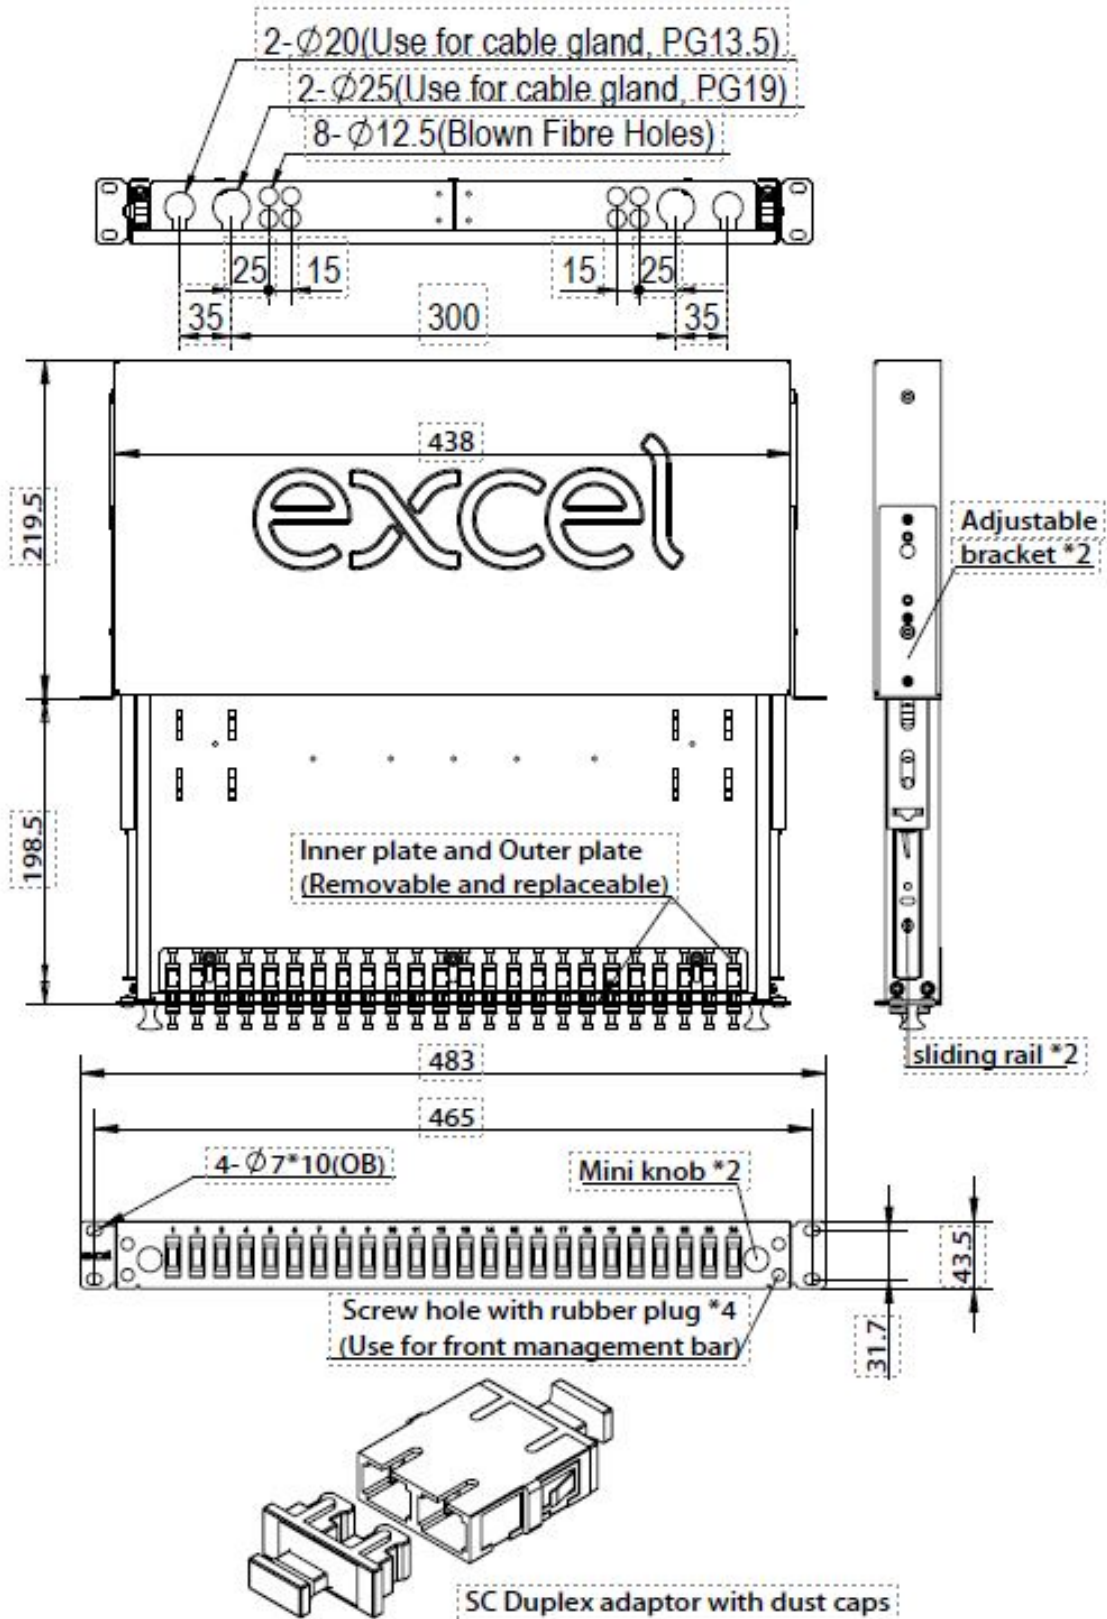

Excel Enbeam 24 Way Singlemode OS2 Fibre Optic Panel 4 SC Duplex (8 Fibre)

Item Code: 200-480

Excel Enbeam 24 Way Singlemode OS2 Fibre Optic Panel 4 SC Duplex (8 Fibre)

Item Code: 200-480

Part Number Table

Part Number	Description
200-401	Excel Enbeam 24 Way Multimode OM2 Fibre Optic Panel 4 SC Duplex (8 Fibre)
200-405	Excel Enbeam 24 Way Multimode OM2 Fibre Optic Panel 6 SC Duplex (12 Fibre)
200-406	Excel Enbeam 24 Way Multimode OM2 Fibre Optic Panel 8 SC Duplex (16 Fibre)
200-407	Excel Enbeam 24 Way Multimode OM2 Fibre Optic Panel 12 SC Duplex (24 Fibre)
200-408	Excel Enbeam 24 Way Multimode OM2 Fibre Optic Panel 24 SC Duplex (48 Fibre)
200-411	Excel Enbeam 24 Way Singlemode OS2 Fibre Optic Panel 24 SC Duplex (48 Fibre)
200-480	Excel Enbeam 24 Way Singlemode OS2 Fibre Optic Panel 4 SC Duplex (8 Fibre)
200-481	Excel Enbeam 24 Way Singlemode OS2 Fibre Optic Panel 6 SC Duplex (12 Fibre)
200-482	Excel Enbeam 24 Way Singlemode OS2 Fibre Optic Panel 8 SC Duplex (16 Fibre)
200-483	Excel Enbeam 24 Way Singlemode OS2 Fibre Optic Panel 12 SC Duplex (24 Fibre)
203-530	Excel Enbeam 24 Way Multimode OM3 Fibre Optic Panel 12 SC Duplex (24 Fibre)
203-532	Excel Enbeam 24 Way Multimode OM3 Fibre Optic Panel 24 SC Duplex (48 Fibre)
204-530	Excel Enbeam 24 Way Multimode OM4 Fibre Optic Panel 12 SC Duplex (24 Fibre)
204-532	Excel Enbeam 24 Way Multimode OM4 Fibre Optic Panel 24 SC Duplex (48 Fibre)

Excel is a world class premium performing end to end infrastructure solution designed, Manufactured, supported and delivered without compromise.

Contact us at sales@excel-networking.com

E&OE. Excel is a registered trade name of Mayflex Holdings Ltd.