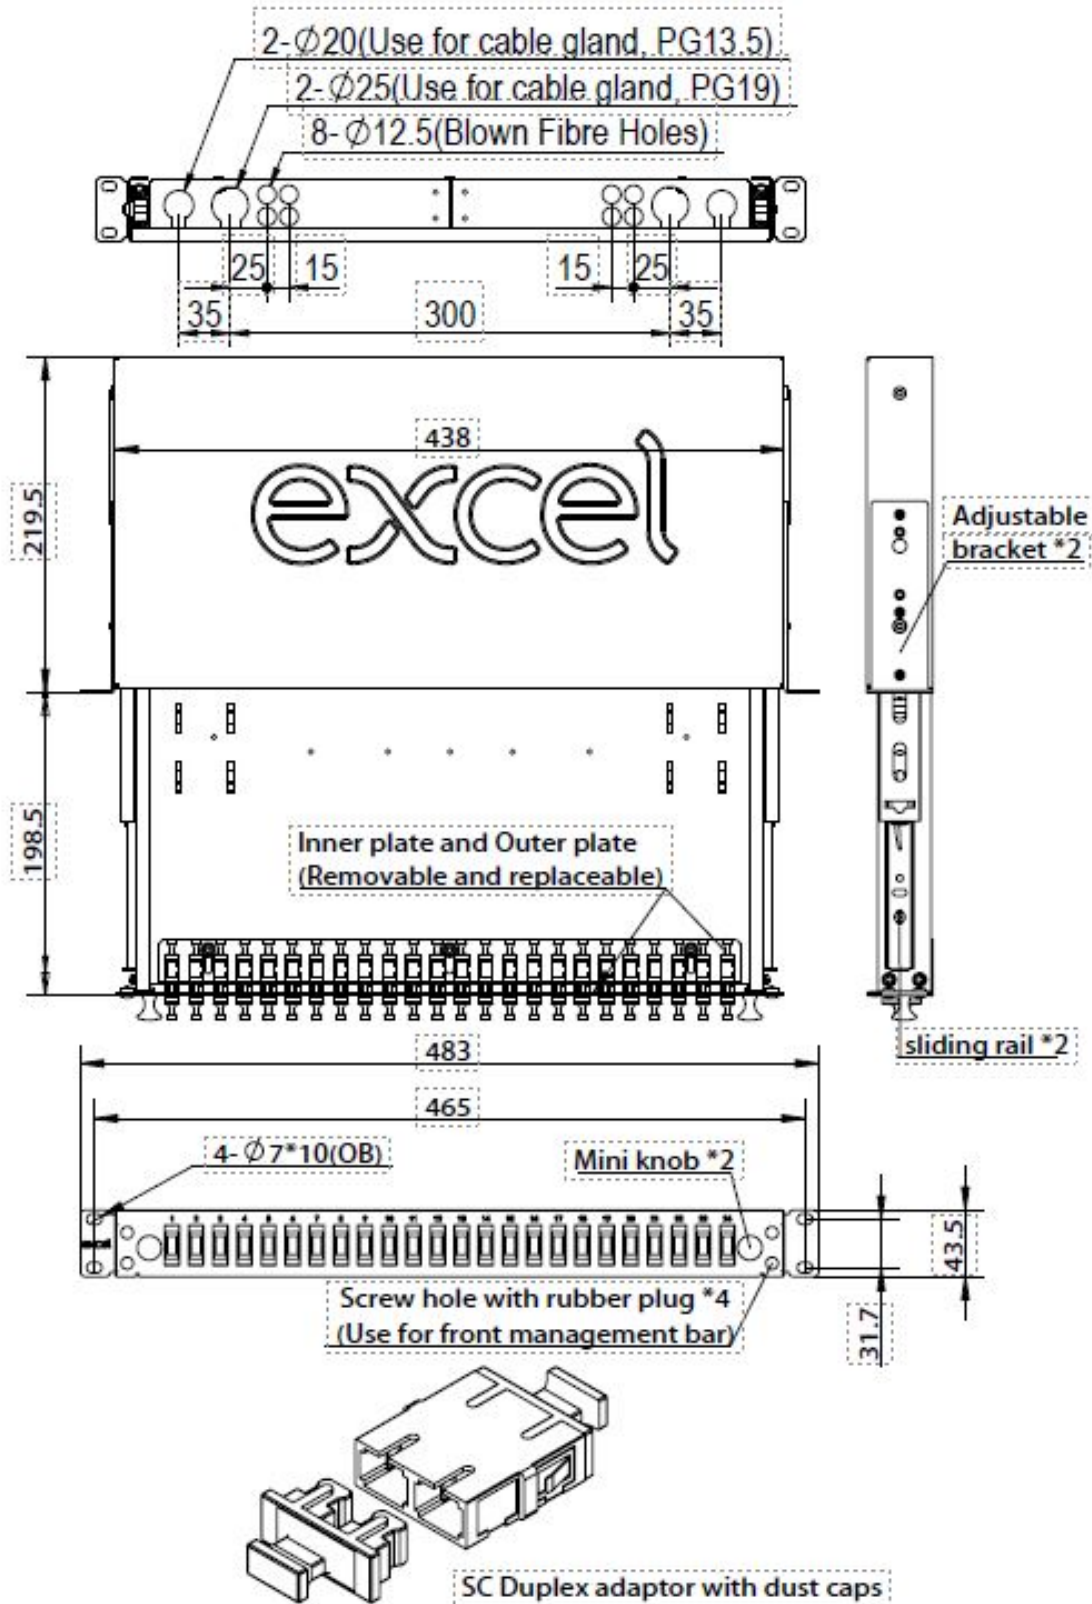

Excel Enbeam 24 Way Singlemode Fibre Optic Panel 4 SC Duplex (8 Fibre) Blue

Part Code: 200-480

sales@excel-networking.com
excel-networking.com

Excel Enbeam 24 Way Singlemode Fibre Optic Panel 4 SC Duplex (8 Fibre) Blue

Part Code: 200-480

sales@excel-networking.com
excel-networking.com

Part Code Table

Part Code	Description
200-401	Excel Enbeam 24 Way Multimode Fibre Optic Panel 4 SC Duplex (8 Fibre) Beige
200-405	Excel Enbeam 24 Way Multimode Fibre Optic Panel 6 SC Duplex (12 Fibre) Beige
200-406	Excel Enbeam 24 Way Multimode Fibre Optic Panel 8 SC Duplex (16 Fibre) Beige
200-407	Excel Enbeam 24 Way Multimode Fibre Optic Panel 12 SC Duplex (24 Fibre) Beige
200-408	Excel Enbeam 24 Way Multimode Fibre Optic Panel 24 SC Duplex (48 Fibre) Beige
200-411	Excel Enbeam 24 Way Singlemode Fibre Optic Panel 24 SC Duplex (48 Fibre) Blue
200-480	Excel Enbeam 24 Way Singlemode Fibre Optic Panel 4 SC Duplex (8 Fibre) Blue
200-481	Excel Enbeam 24 Way Singlemode Fibre Optic Panel 6 SC Duplex (12 Fibre) Blue
200-482	Excel Enbeam 24 Way Singlemode Fibre Optic Panel 8 SC Duplex (16 Fibre) Blue
200-483	Excel Enbeam 24 Way Singlemode Fibre Optic Panel 12 SC Duplex (24 Fibre) Blue
203-530	Excel Enbeam 24 Way Multimode Fibre Optic Panel 12 SC Duplex (24 Fibre) Aqua
203-532	Excel Enbeam 24 Way Multimode Fibre Optic Panel 24 SC Duplex (48 Fibre) Aqua
204-530	Excel Enbeam 24 Way Multimode Fibre Optic Panel 12 SC Duplex (24 Fibre) Violet
204-532	Excel Enbeam 24 Way Multimode Fibre Optic Panel 24 SC Duplex (48 Fibre) Violet