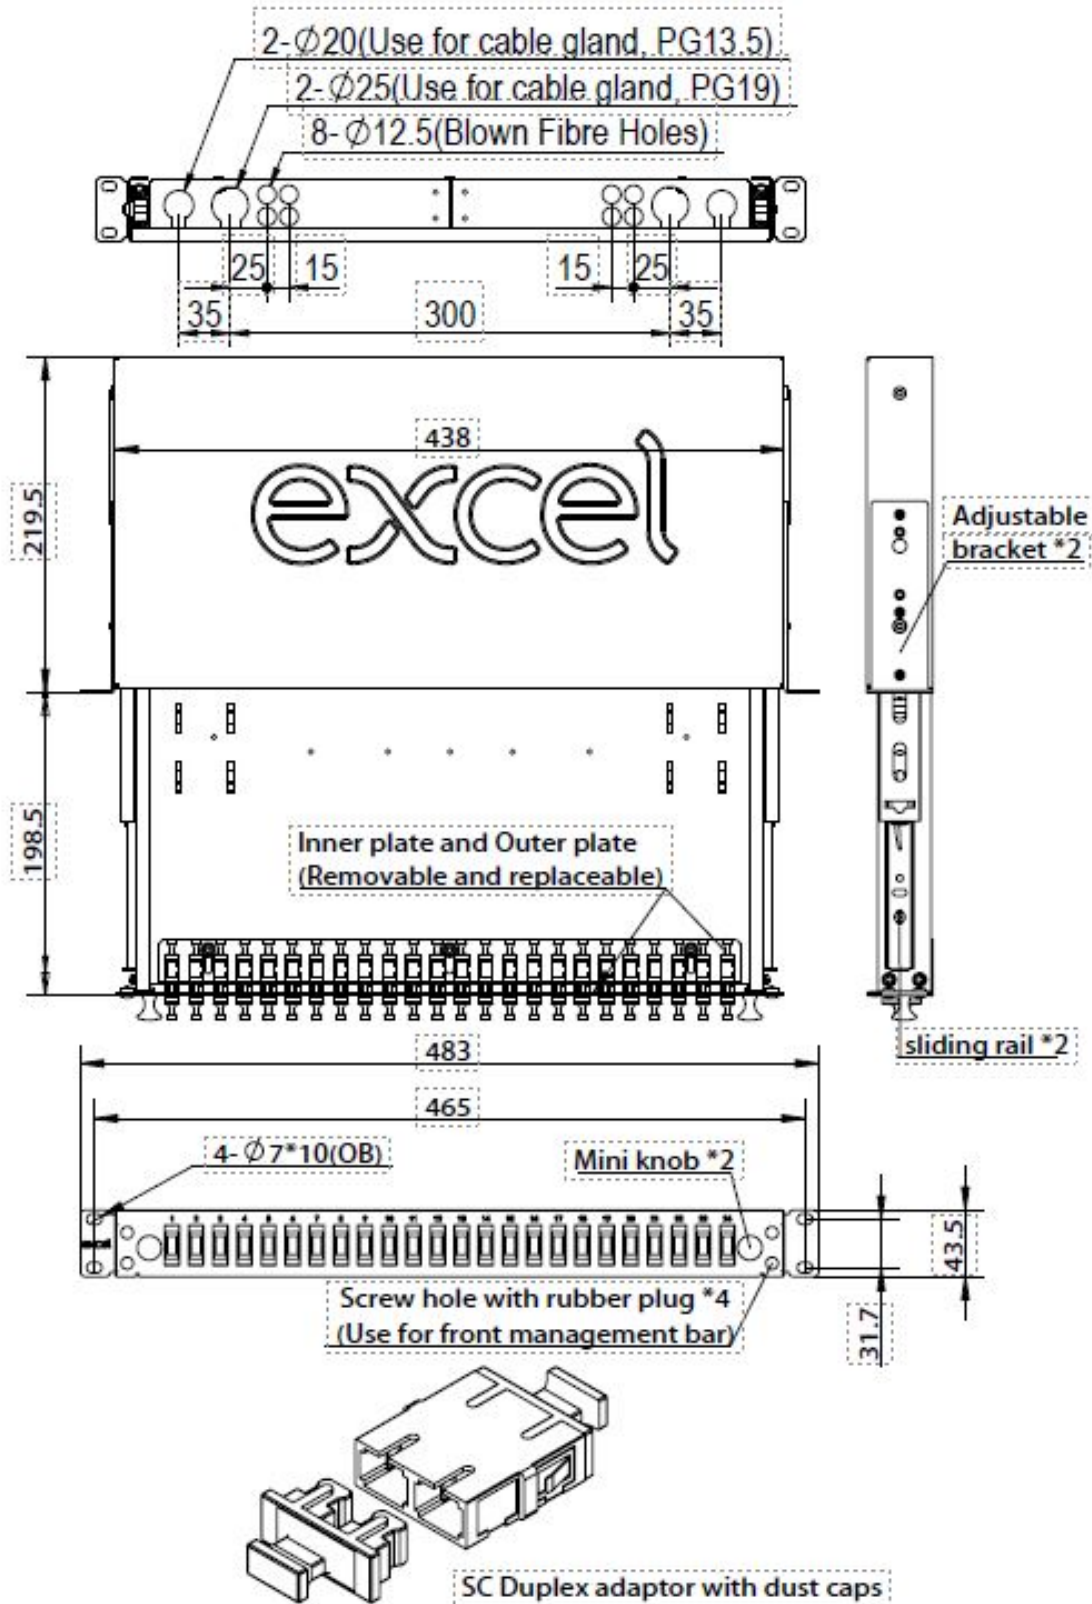

Excel Enbeam 24 Way Singlemode Fibre Optic Panel 6 SC Duplex (12 Fibre) Blue

Part Code: 200-481

sales@excel-networking.com
excel-networking.com

Product drawings

Excel Enbeam 24 Way Singlemode Fibre Optic Panel 6 SC Duplex (12 Fibre) Blue

Part Code: 200-481

sales@excel-networking.com
excel-networking.com

Excel Enbeam 24 Way Singlemode Fibre Optic Panel 6 SC Duplex (12 Fibre) Blue

Part Code: 200-481

sales@excel-networking.com
excel-networking.com