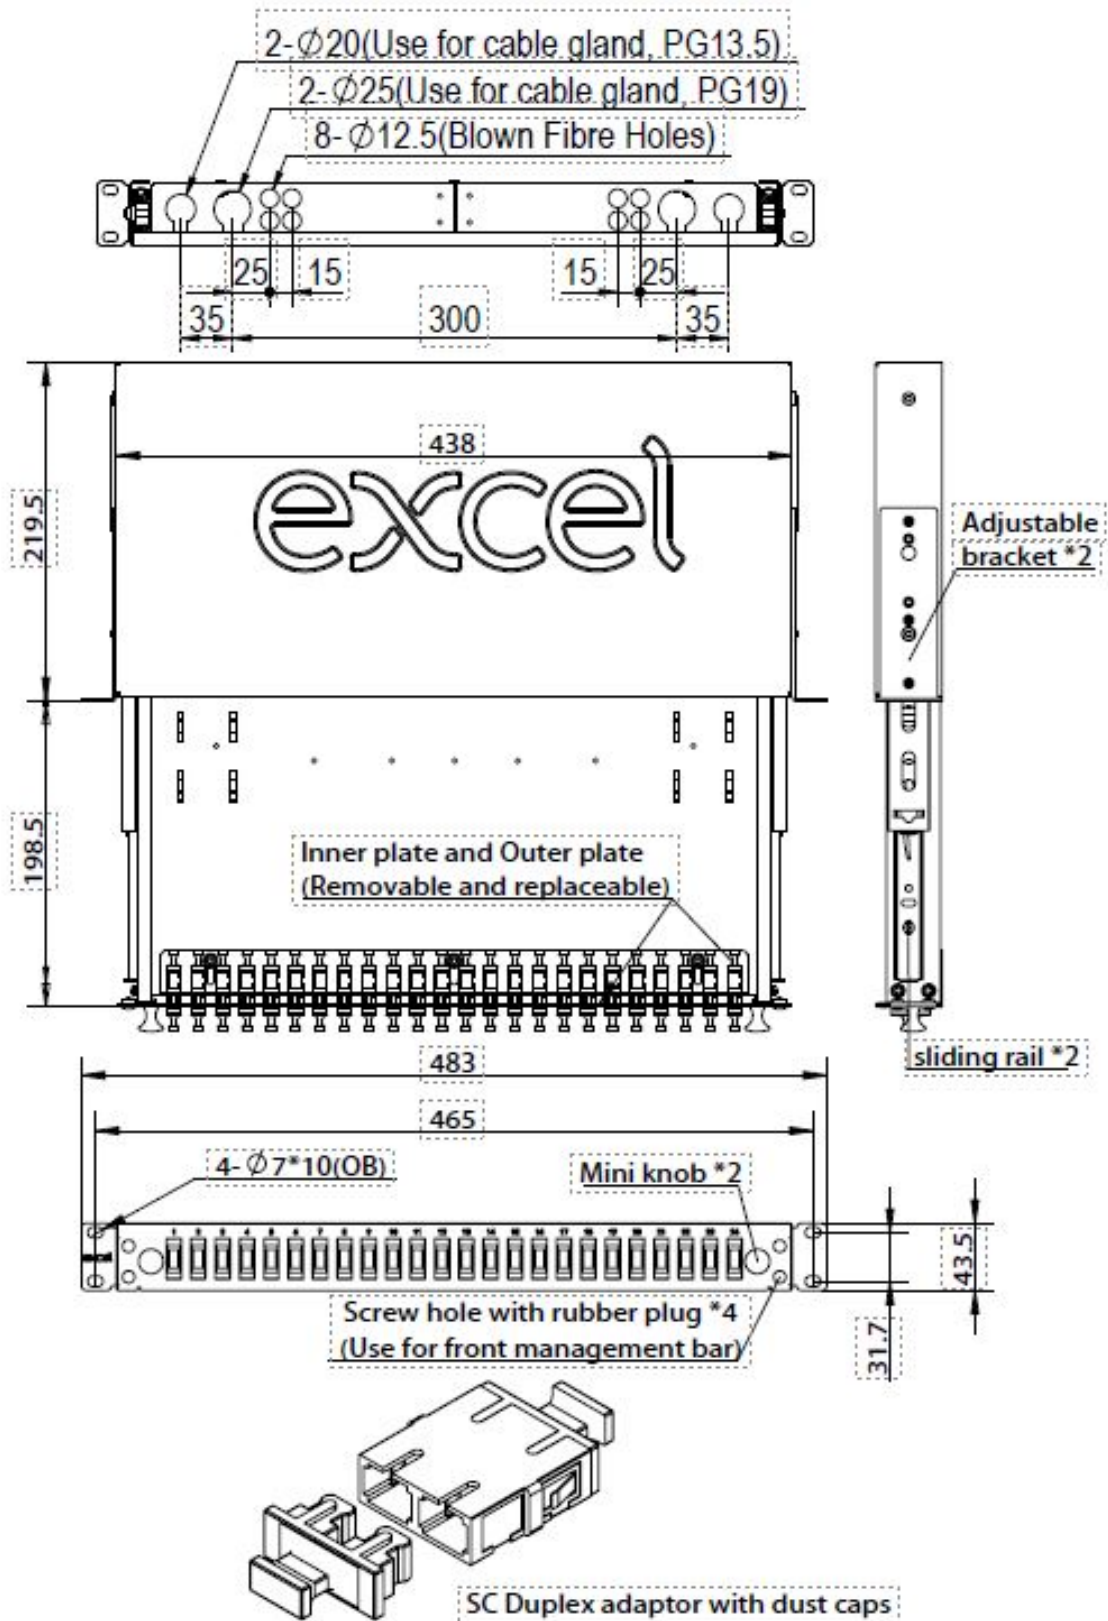

Excel Enbeam 24 Way Singlemode Fibre Optic Panel 6 SC Duplex (12 Fibre) Blue

Item Code: 200-481

Excel Enbeam 24 Way Singlemode Fibre Optic Panel 6 SC Duplex (12 Fibre) Blue

Item Code: 200-481

Part Number Table

Part Number	Description
200-401	Excel Enbeam 24 Way Multimode Fibre Optic Panel 4 SC Duplex (8 Fibre) Beige
200-405	Excel Enbeam 24 Way Multimode Fibre Optic Panel 6 SC Duplex (12 Fibre) Beige
200-406	Excel Enbeam 24 Way Multimode Fibre Optic Panel 8 SC Duplex (16 Fibre) Beige
200-407	Excel Enbeam 24 Way Multimode Fibre Optic Panel 12 SC Duplex (24 Fibre) Beige
200-408	Excel Enbeam 24 Way Multimode Fibre Optic Panel 24 SC Duplex (48 Fibre) Beige
200-411	Excel Enbeam 24 Way Singlemode Fibre Optic Panel 24 SC Duplex (48 Fibre) Blue
200-480	Excel Enbeam 24 Way Singlemode Fibre Optic Panel 4 SC Duplex (8 Fibre) Blue
200-481	Excel Enbeam 24 Way Singlemode Fibre Optic Panel 6 SC Duplex (12 Fibre) Blue
200-482	Excel Enbeam 24 Way Singlemode Fibre Optic Panel 8 SC Duplex (16 Fibre) Blue
200-483	Excel Enbeam 24 Way Singlemode Fibre Optic Panel 12 SC Duplex (24 Fibre) Blue
203-530	Excel Enbeam 24 Way Multimode Fibre Optic Panel 12 SC Duplex (24 Fibre) Aqua
203-532	Excel Enbeam 24 Way Multimode Fibre Optic Panel 24 SC Duplex (48 Fibre) Aqua
204-530	Excel Enbeam 24 Way Multimode Fibre Optic Panel 12 SC Duplex (24 Fibre) Violet
204-532	Excel Enbeam 24 Way Multimode Fibre Optic Panel 24 SC Duplex (48 Fibre) Violet

Excel is a world class premium performing end to end infrastructure solution designed, Manufactured, supported and delivered without compromise.

Contact us at sales@excel-networking.com

E&OE. Excel is a registered trade name of Mayflex Holdings Ltd.